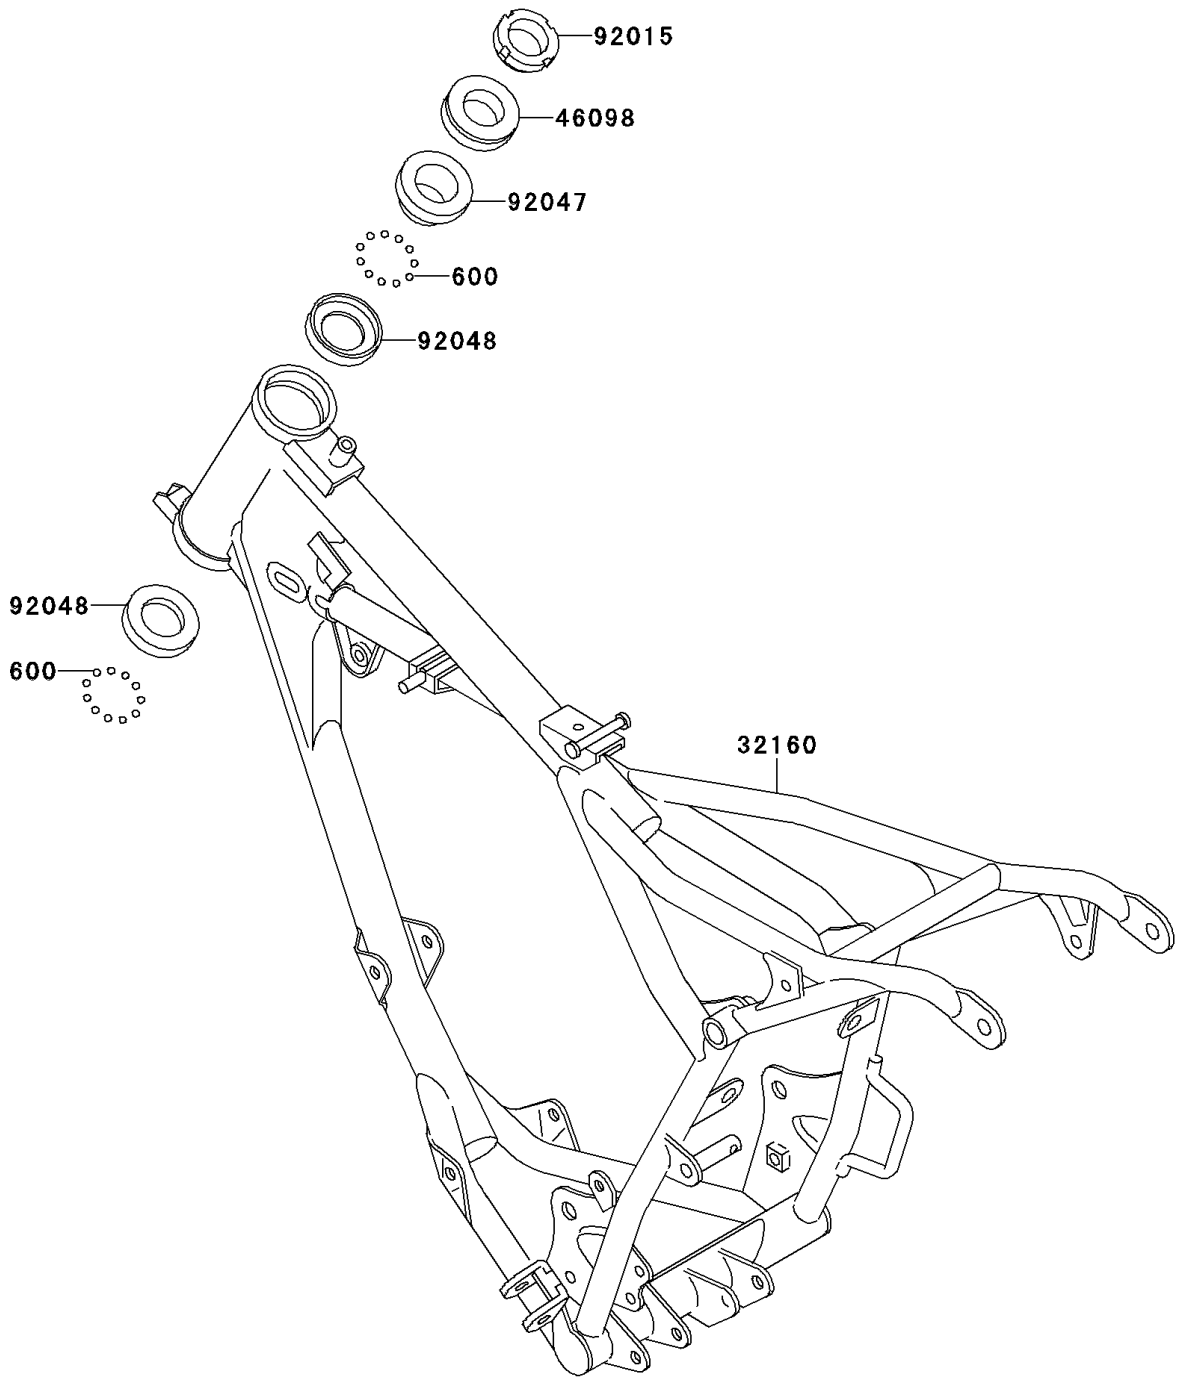

1990 KX60 PARTS DIAGRAM

Frame

F2120

1990 KX60 PARTS LIST

Frame

ITEM NAME	PART NUMBER	QUANTITY
BALL-STEEL,3/16" (Ref # 600)	600A0600	46
FRAME-COMP (Ref # 32160)	32160-1053	1
CAP,STEERING STEM (Ref # 46098)	46098-018	1
NUT,STEERING LOCK,25MM (Ref # 92015)	92015-1222	1
CONE,STEERING STEM BEARING (Ref # 92047)	92047-014	1
RACE,STEERING STEM BEARING (Ref # 92048)	92048-009	2