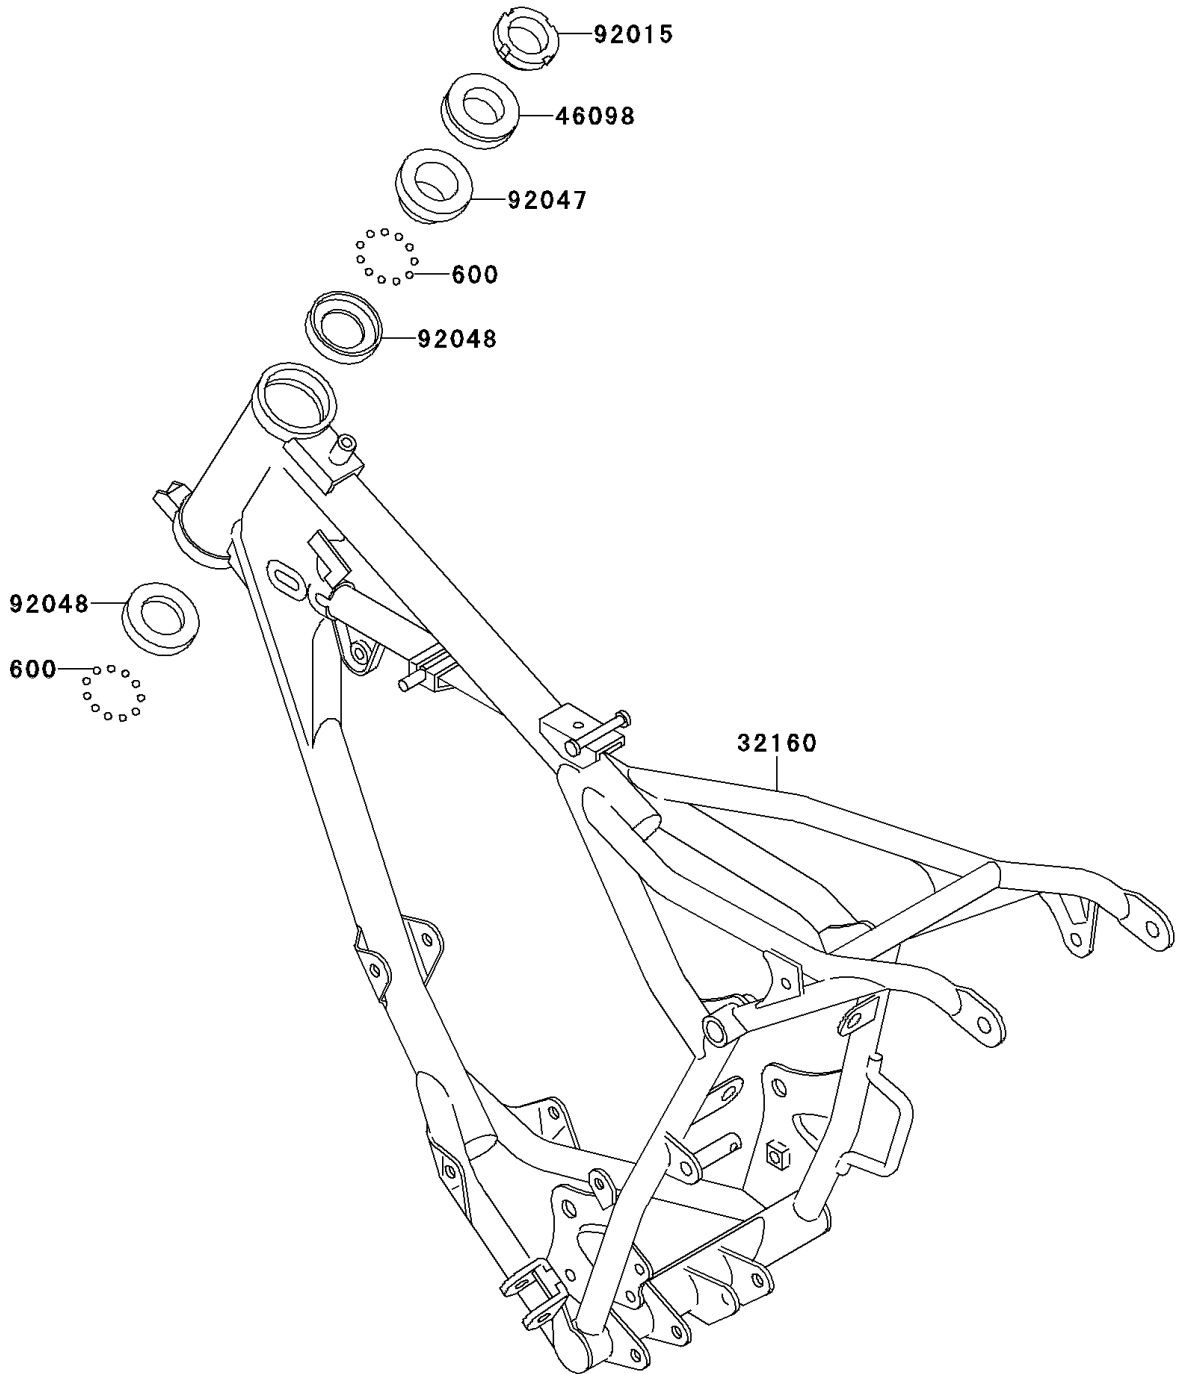

1991 KX60 PARTS DIAGRAM

Frame

F2120

1991 KX60 PARTS LIST

Frame

ITEM NAME	PART NUMBER	QUANTITY
BALL-STEEL,3/16" (Ref # 600)	600A0600	46
FRAME-COMP (Ref # 32160)	32160-1053	1
CAP,STEERING STEM (Ref # 46098)	46098-018	1
NUT,STEERING LOCK,25MM (Ref # 92015)	92015-1222	1
CONE,STEERING STEM BEARING (Ref # 92047)	92047-014	1
RACE,STEERING STEM BEARING (Ref # 92048)	92048-009	2