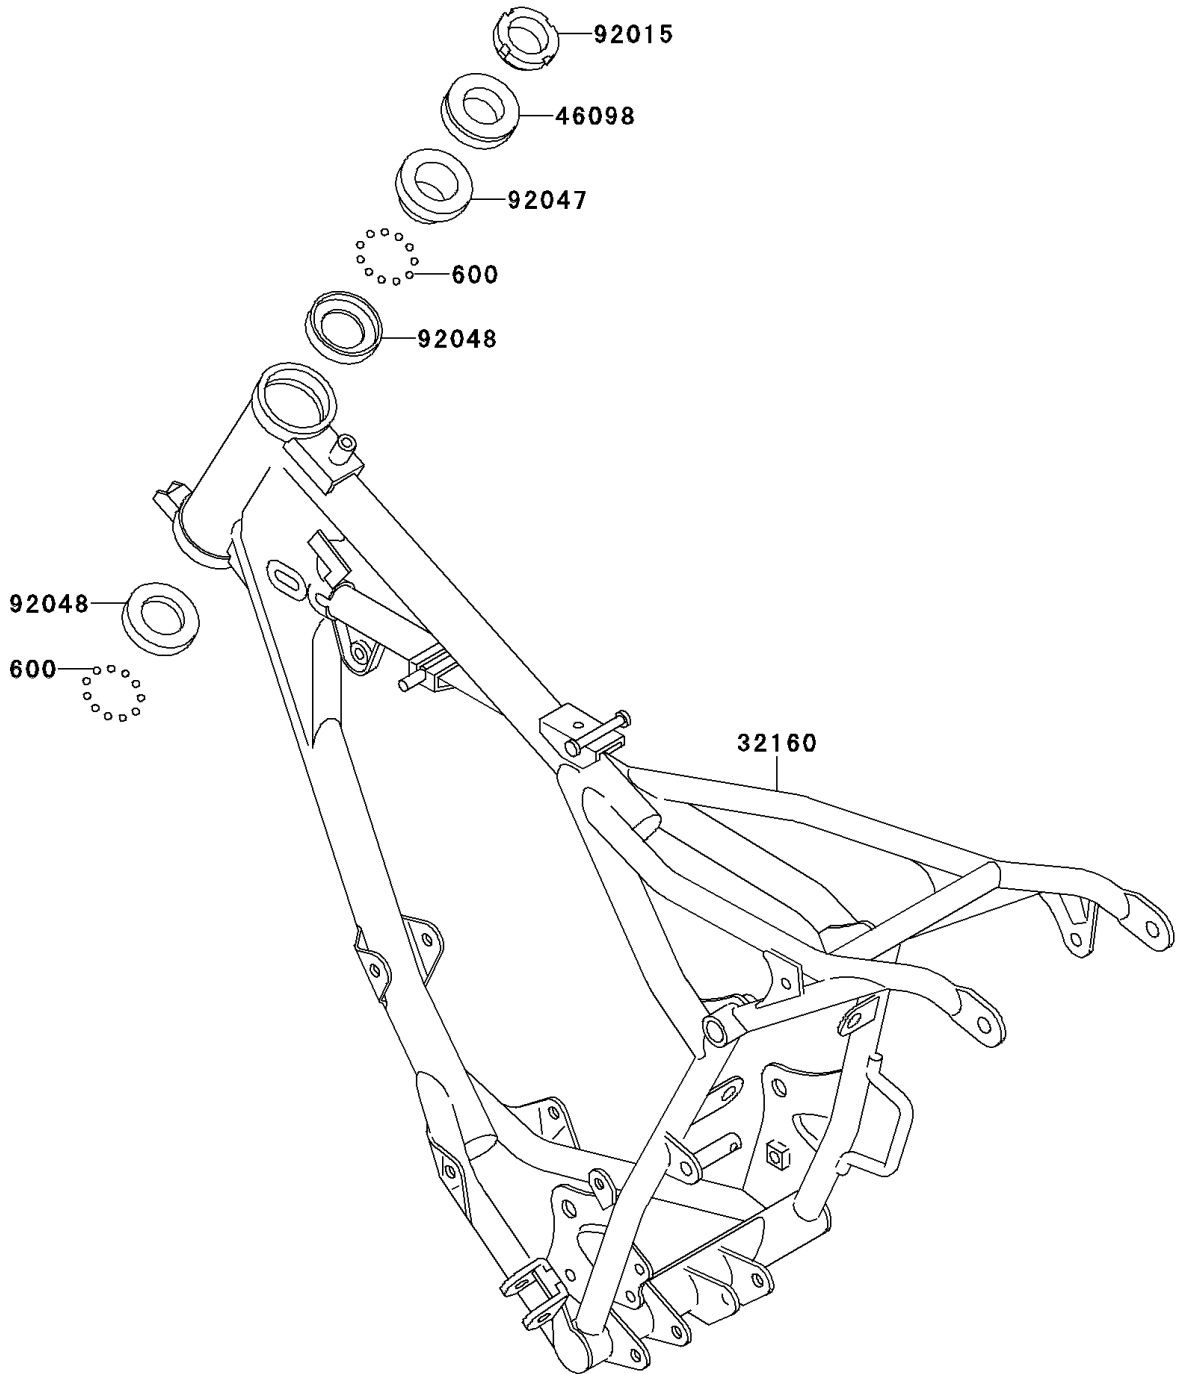

# 1992 KX60 PARTS DIAGRAM

Frame

F2120

# 1992 KX60 PARTS LIST

## Frame

ITEM NAME	PART NUMBER	QUANTITY
BALL-STEEL,3/16" (Ref # 600)	600A0600	46
FRAME-COMP (Ref # 32160)	32160-1053	1
CAP,STEERING STEM (Ref # 46098)	46098-018	1
NUT,STEERING LOCK,25MM (Ref # 92015)	92015-1222	1
CONE,STEERING STEM BEARING (Ref # 92047)	92047-014	1
RACE,STEERING STEM BEARING (Ref # 92048)	92048-009	2