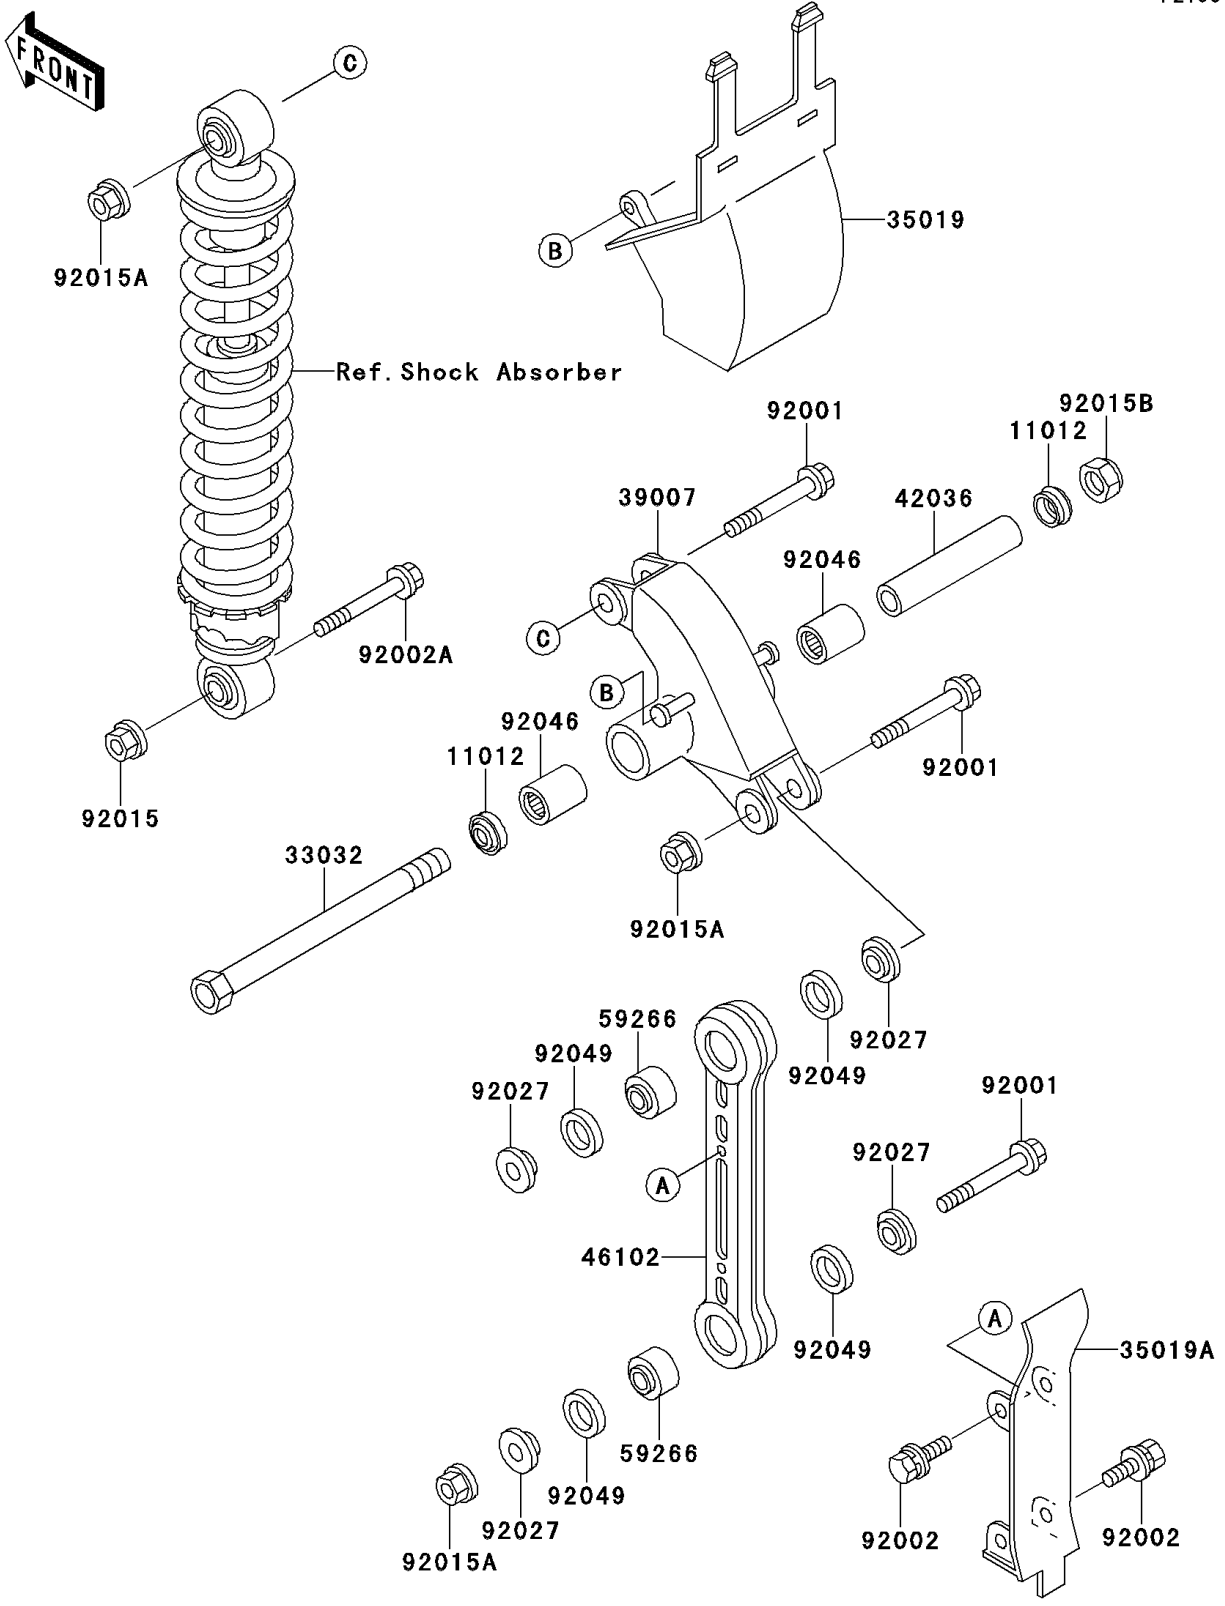

1991 KX60 PARTS DIAGRAM

Suspension

F2150

1991 KX60 PARTS LIST

Suspension

ITEM NAME	PART NUMBER	QUANTITY
-----------	-------------	----------