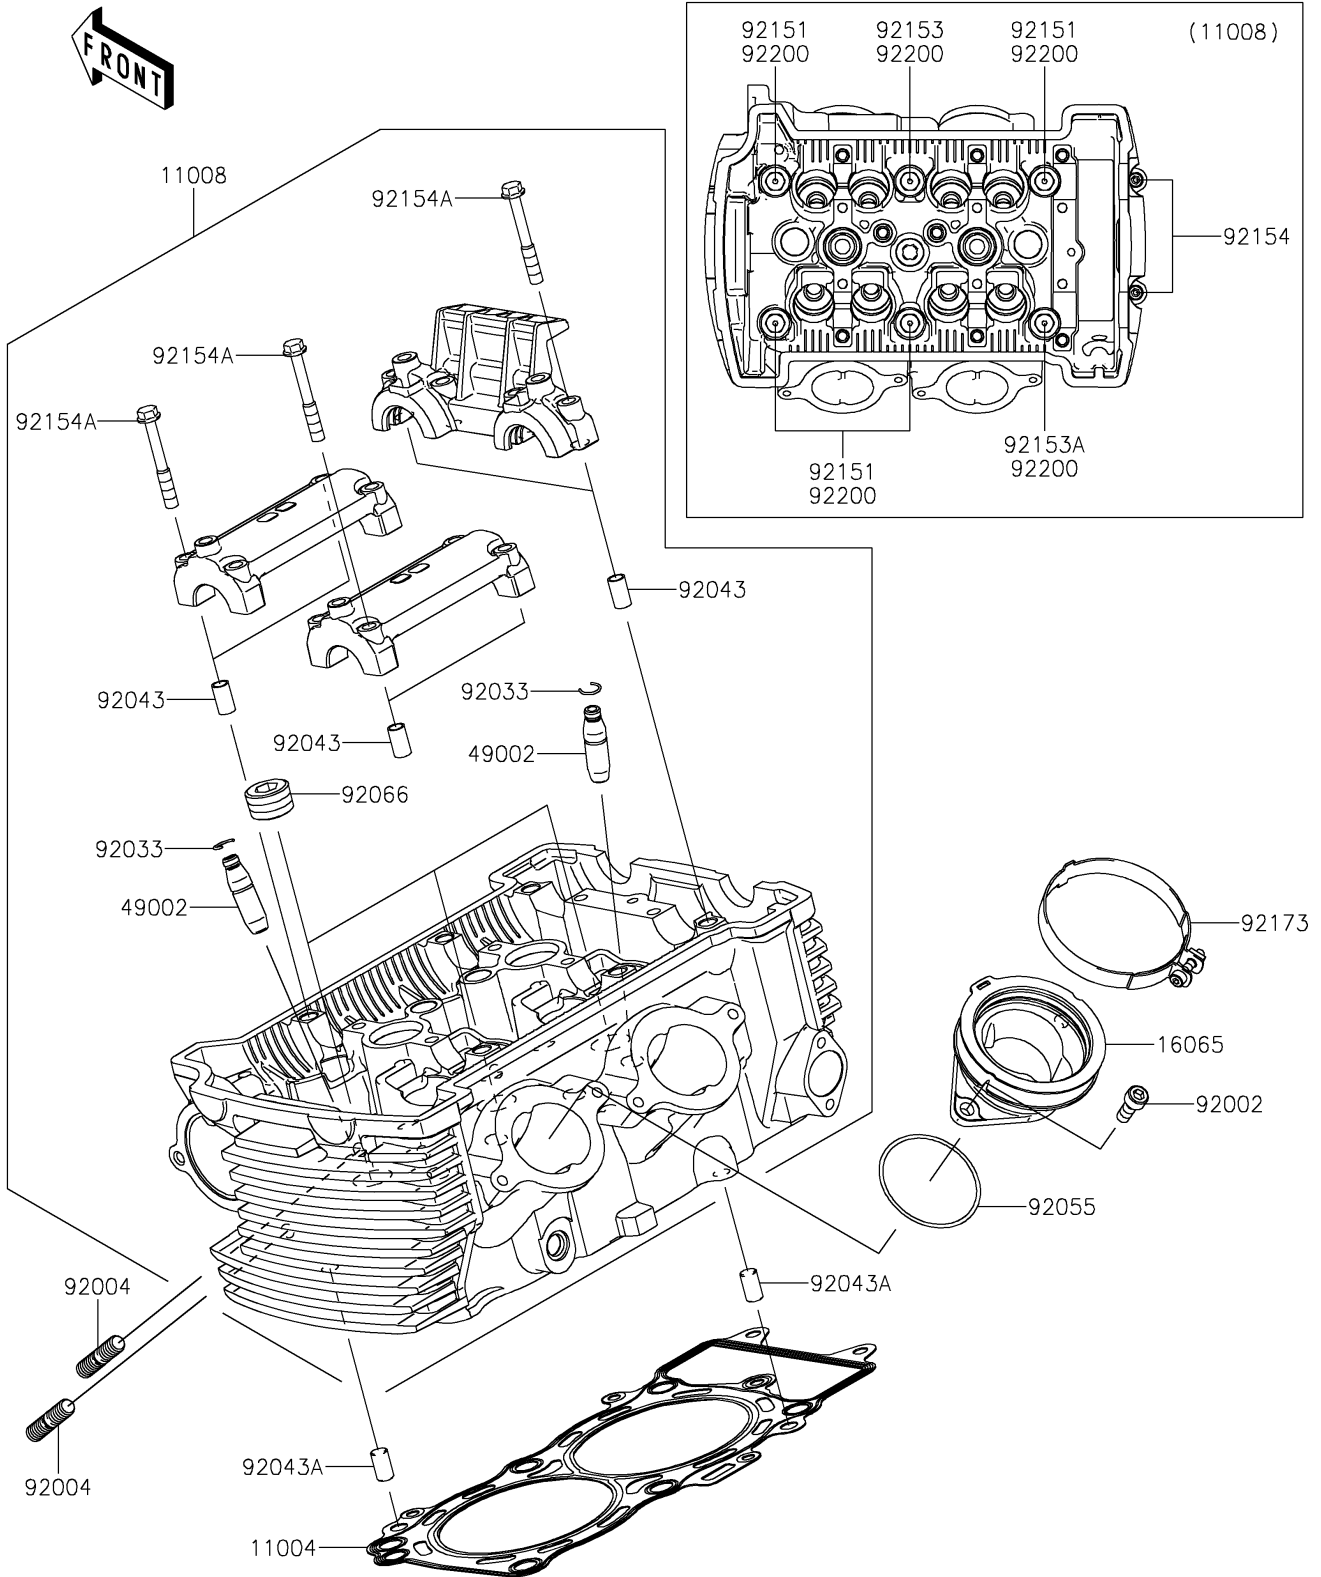

# 2021 VULCAN® S ABS CAFE PARTS DIAGRAM

Cylinder Head

E1111

## 2021 VULCAN® S ABS CAFE PARTS LIST

### Cylinder Head

ITEM NAME	PART NUMBER	QUANTITY
GASKET-HEAD (Ref # 11004)	11004-0064	1
HEAD-COMP-CYLINDER (Ref # 11008)	11008-0992	1
HOLDER-CARBURETOR (Ref # 16065)	16065-0128	2
GUIDE-VALVE (Ref # 49002)	49002-1116	8
BOLT,6X16 (Ref # 92002)	92002-1143	4
STUD,8X22 (Ref # 92004)	92004-0025	4
RING-SNAP (Ref # 92033)	92033-1247	8
PIN,6.2X8X14 (Ref # 92043)	92043-1263	6
PIN,8X14 (Ref # 92043A)	92043-1567	2
RING-O,47X1.9 (Ref # 92055)	92055-1600	2
PLUG,PT1/2X12.5 (Ref # 92066)	92066-0002	3
BOLT,10X158 (Ref # 92151)	92151-1152	4
BOLT,FLANGED-SMALL,10X176 (Ref # 92153)	92153-0972	1
BOLT,FLANGED-SMALL,10X80 (Ref # 92153A)	92153-1321	1
BOLT,SOCKET,6X30 (Ref # 92154)	92154-0116	2
BOLT,FLANGED,6X45 (Ref # 92154A)	92154-3737	12
CLAMP (Ref # 92173)	92173-0239	2
WASHER,10.5X19X2.3 (Ref # 92200)	92200-0363	6