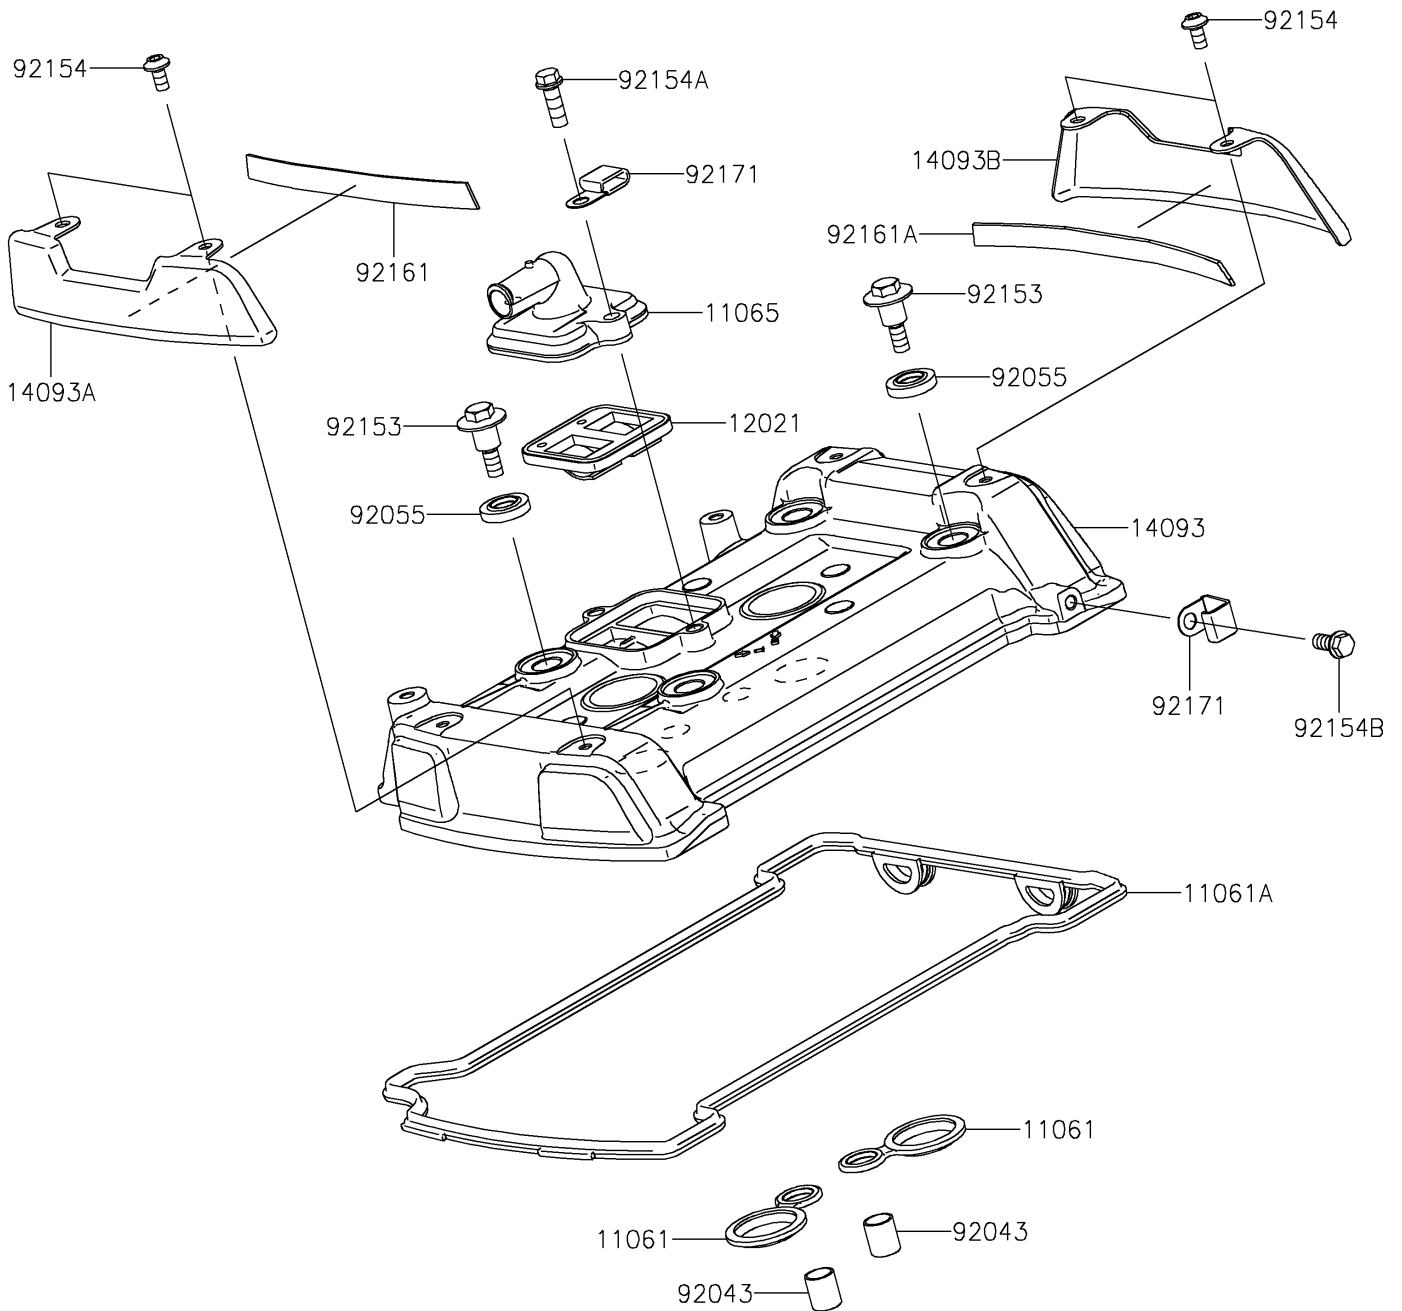

2021 Vulcan® S ABS CAFE PARTS DIAGRAM

Cylinder Head Cover

E1112

2021 Vulcan® S ABS CAFE PARTS LIST

Cylinder Head Cover

ITEM NAME	PART NUMBER	QUANTITY
GASKET,SPARK PLUG HOLE (Ref # 11061)	11061-0105	2
GASKET,HEAD COVER (Ref # 11061A)	11061-0926	1
CAP (Ref # 11065)	11065-1320	1
VALVE-ASSY-REED (Ref # 12021)	12021-0708	1
COVER,HEAD (Ref # 14093)	14093-0053	1
COVER,DRESS,LH (Ref # 14093A)	14093-0361	1
COVER,DRESS,RH (Ref # 14093B)	14093-0362	1
PIN,10.1X12X14 (Ref # 92043)	92043-4009	2
RING-O,HEAD COVER BOLT (Ref # 92055)	92055-0195	4
BOLT,HEAD COVER (Ref # 92153)	92153-0793	4
BOLT,SOCKET,5X10 (Ref # 92154)	92154-1691	4
BOLT,FLANGED,6X18 (Ref # 92154A)	92154-1775	2
BOLT,FLANGED,6X12 (Ref # 92154B)	92154-1776	1
DAMPER,DRESS COVER,LH (Ref # 92161)	92161-1765	1
DAMPER,DRESS COVER,RH (Ref # 92161A)	92161-1766	1
CLAMP (Ref # 92171)	92171-0813	2