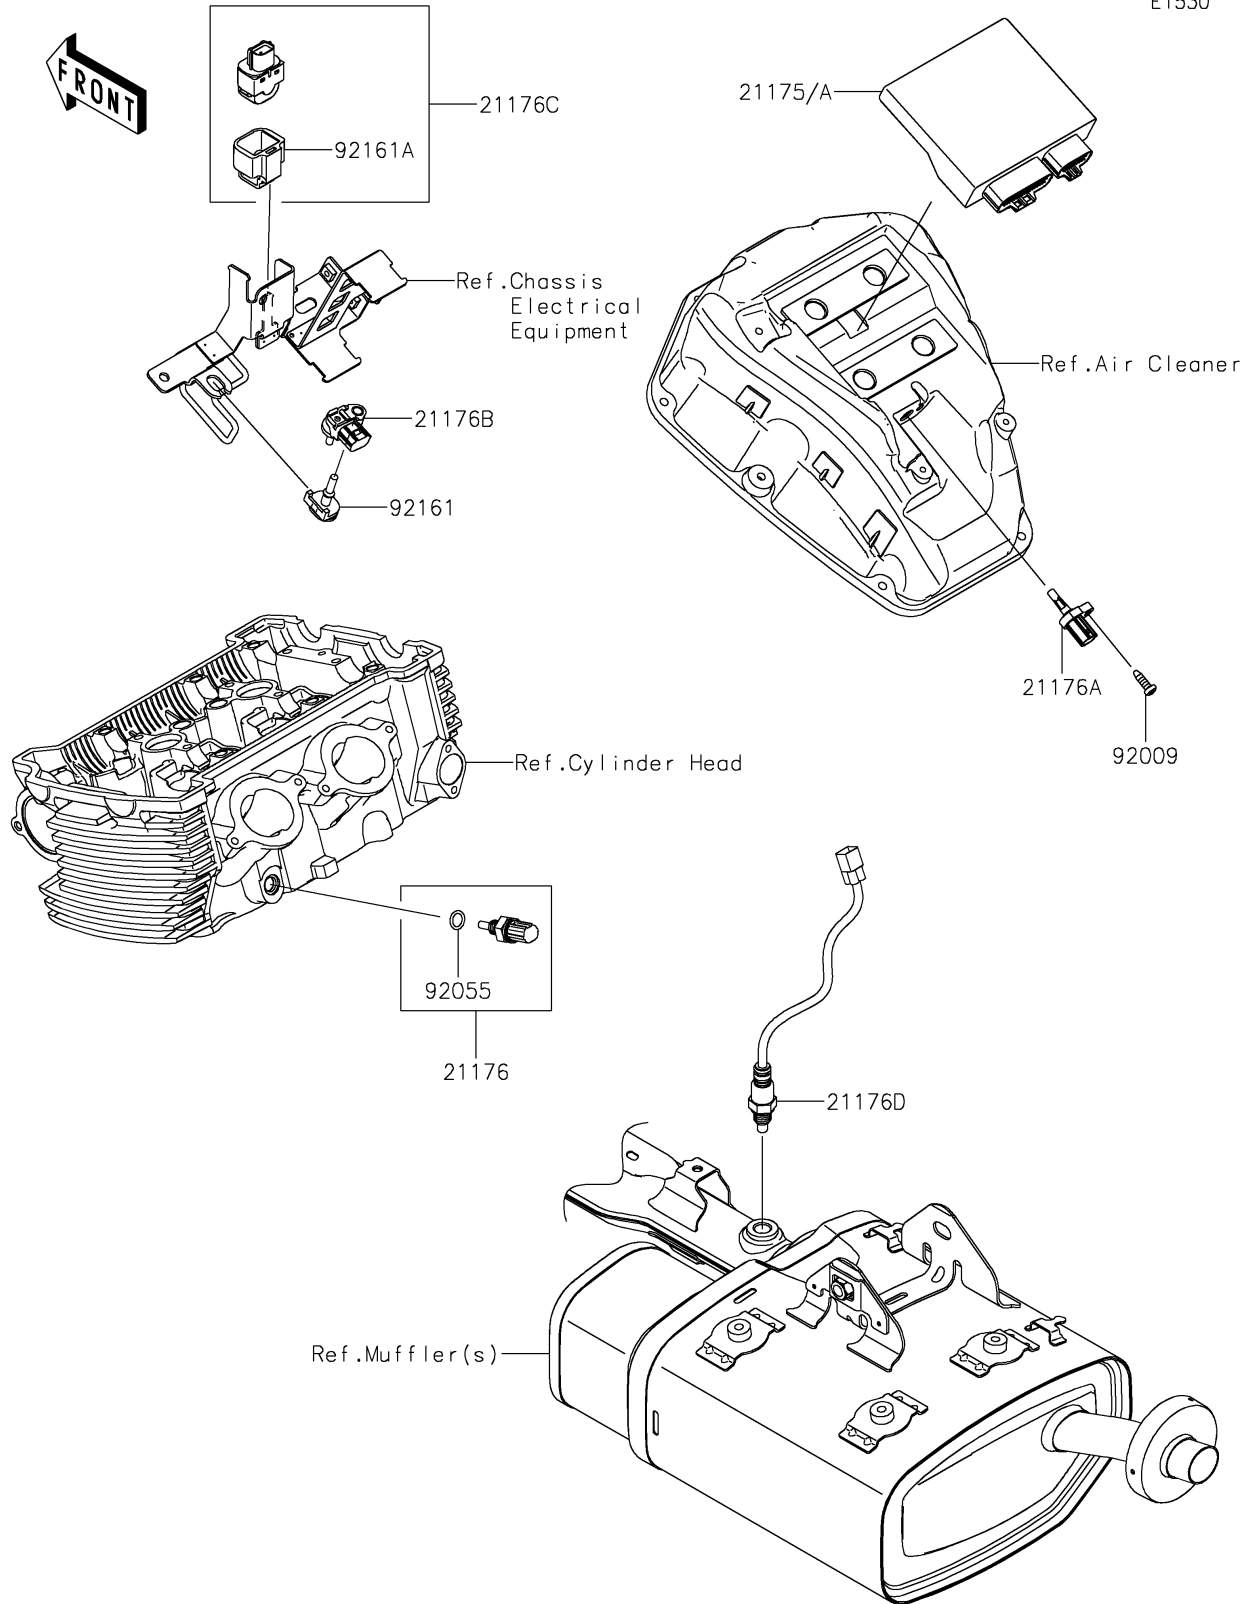

2021 Vulcan® S ABS CAFE PARTS DIAGRAM

Fuel Injection

E1530

2021 Vulcan® S ABS CAFE PARTS LIST

Fuel Injection

ITEM NAME	PART NUMBER	QUANTITY
-----------	-------------	----------