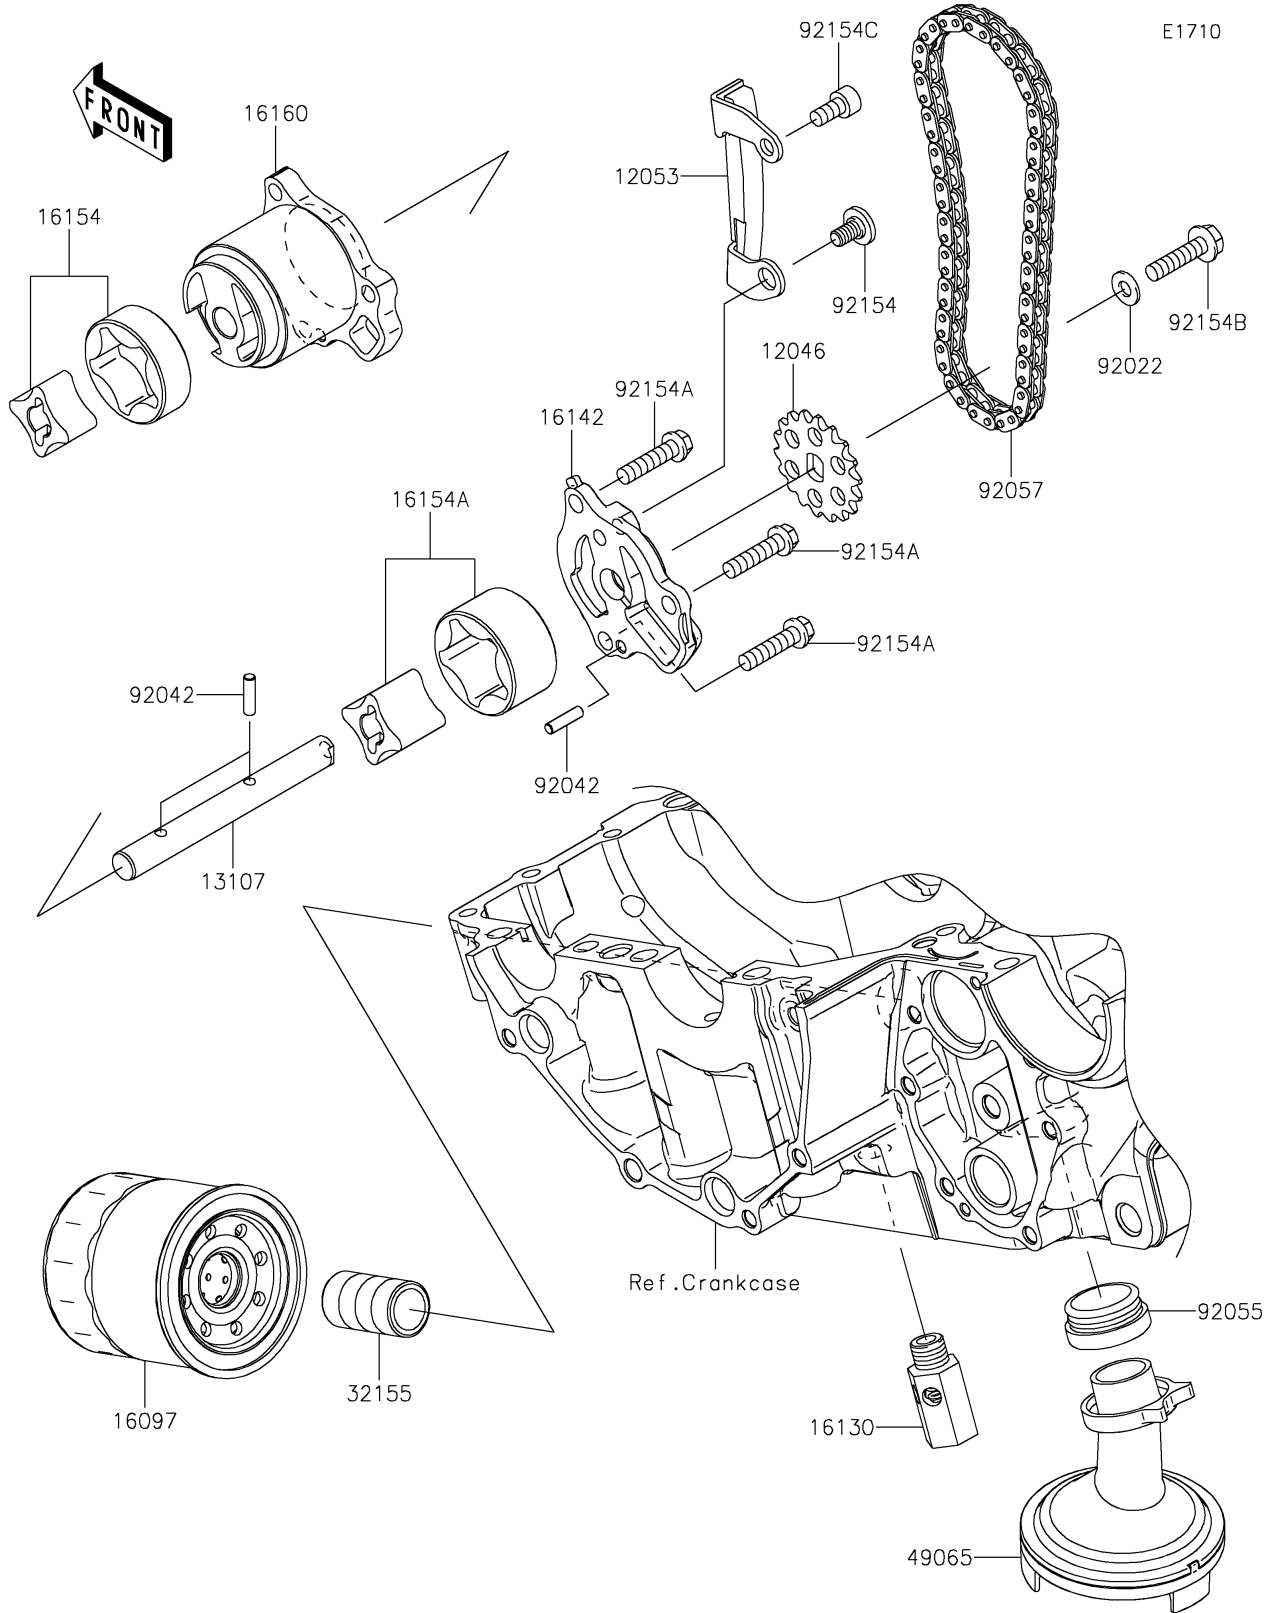

2022 Vulcan® S ABS CAFE PARTS DIAGRAM

Oil Pump/Oil Filter

2022 Vulcan® S ABS CAFE PARTS LIST

Oil Pump/Oil Filter

ITEM NAME	PART NUMBER	QUANTITY
SPROCKET,18T,BF04M (Ref # 12046)	12046-0040	1
GUIDE-CHAIN (Ref # 12053)	12053-0071	1
SHAFT,OIL PUMP (Ref # 13107)	13107-0772	1
FILTER-ASSY-OIL (Ref # 16097)	16097-0008	1
VALVE-ASSY-RELIEF (Ref # 16130)	16130-0552	1
COVER-PUMP (Ref # 16142)	16142-0712	1
ROTOR-PUMP,L=14 (Ref # 16154)	16154-0037	1
ROTOR-PUMP,40.56X22 (Ref # 16154A)	16154-1115	1
BODY (Ref # 16160)	16160-0110	1
PIPE,OIL FILTER (Ref # 32155)	32155-0029	1
FILTER-OIL (Ref # 49065)	49065-0708	1
WASHER,6X12.8X1.2 (Ref # 92022)	92022-1827	1
PIN,DOWEL,4X15.8 (Ref # 92042)	92042-014	3
RING-O,OIL FILTER (Ref # 92055)	92055-1354	1
CHAIN,DID 215FD-DHA,56LE (Ref # 92057)	92057-0098	1
BOLT,SOCKET,6X11 (Ref # 92154)	92154-0188	1
BOLT,FLANGED,6X25 (Ref # 92154A)	92154-0783	3
BOLT,FLANGED,6X25 (Ref # 92154B)	92154-0811	1
BOLT,SOCKET,6X12 (Ref # 92154C)	92154-0812	1