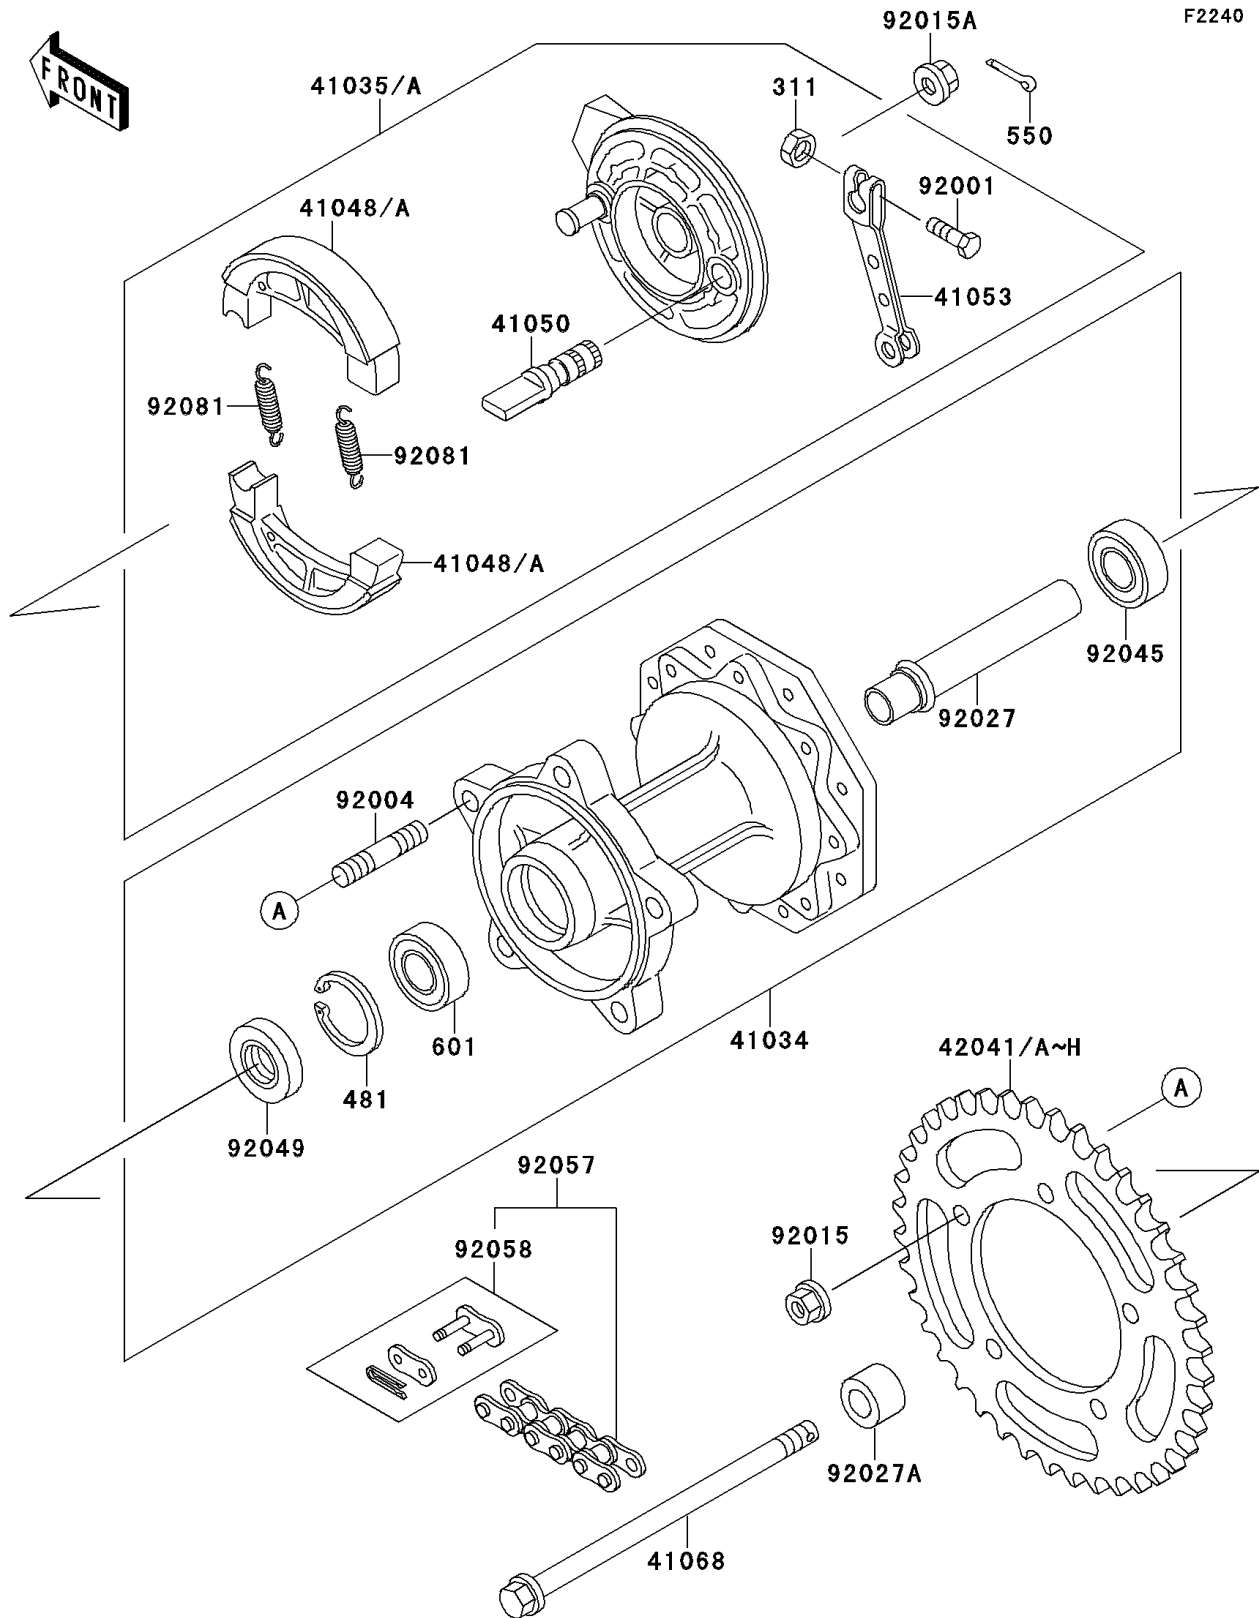

# 1991 KX60 PARTS DIAGRAM

Rear Hub

# 1991 KX60 PARTS LIST

Rear Hub

ITEM NAME	PART NUMBER	QUANTITY
-----------	-------------	----------