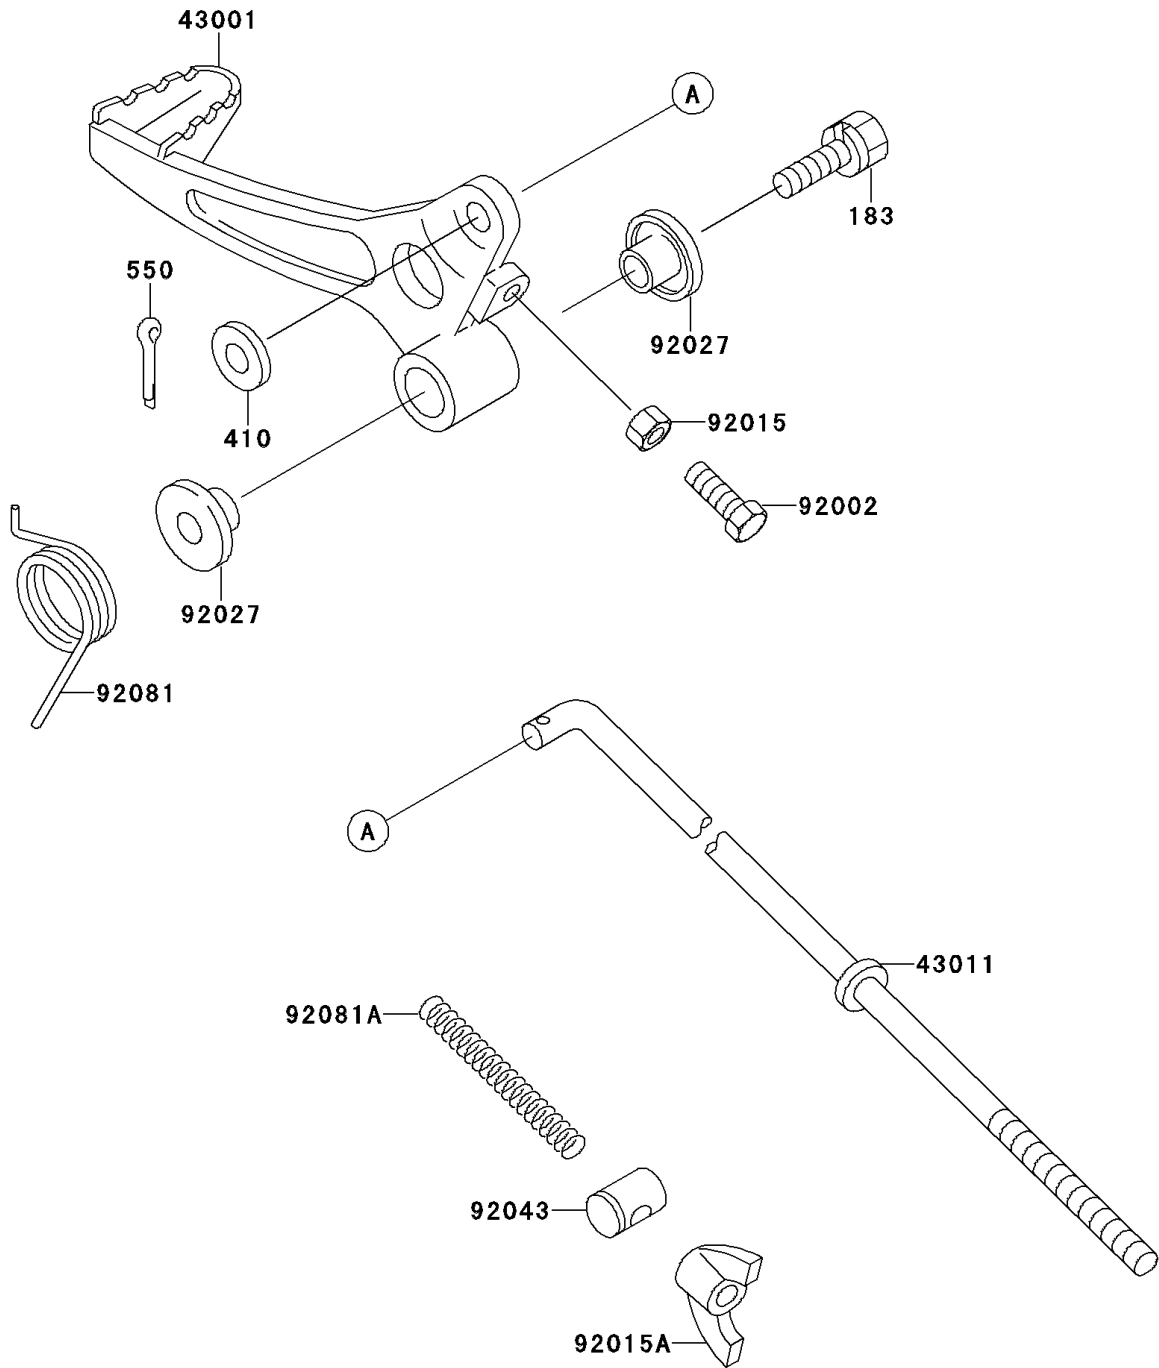

1991 KX60 PARTS DIAGRAM

Brake Pedal

F2260

1991 KX60 PARTS LIST

Brake Pedal

| ITEM NAME | PART NUMBER | QUANTITY |
|------------------------------------|-------------|----------|
| BOLT-UPSET-WS-SMALL (Ref # 183) | 183G0840 | 1 |
| WASHER-PLAIN-SMALL,6MM (Ref # 410) | 410B0600 | 1 |
| PIN-COTTER,2.0X15 (Ref # 550) | 550D2015 | 1 |
| LEVER-BRAKE,PEDAL (Ref # 43001) | 43001-1243 | 1 |
| ROD-BRAKE (Ref # 43011) | 43011-1104 | 1 |
| BOLT,6X20 (Ref # 92002) | 92002-1373 | 1 |
| NUT,6MM (Ref # 92015) | 92015-1391 | 1 |
| NUT,WING,6MM (Ref # 92015A) | 92015-4004 | 1 |
| COLLAR,BRAKE PEDAL (Ref # 92027) | 92027-1497 | 2 |
| PIN,BRAKE ROD (Ref # 92043) | 92043-039 | 1 |
| SPRING,BRAKE PEDAL (Ref # 92081) | 92081-1494 | 1 |
| SPRING,BRAKE ROD (Ref # 92081A) | 92081-1688 | 1 |