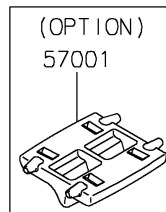

2021 Vulcan® S ABS CAFE PARTS DIAGRAM

Decals(White/Ebony)(ENFNN/ENFNL)

F2861A

2021 Vulcan® S ABS CAFE PARTS LIST

Decals(White/Ebony)(ENFNN/ENFNL)

ITEM NAME	PART NUMBER	QUANTITY
MARK,FR FENDER,ABS (Ref # 56054)	56054-1413	2
MARK,CLUTCH COVER,KAWASAKI (Ref # 56054A)	56054-1728	1
PATTERN,FUEL TANK,VULCAN S (Ref # 56054B)	56054-2985	2
PATTERN,FUEL TANK,LH (Ref # 56076)	56076-2920	1
PATTERN,FUEL TANK,RH (Ref # 56076A)	56076-2921	1
PATTERN,FR WHEEL,BLK/YEL (Ref # 56076B)	56076-4001	2
PATTERN,RR WHEEL,BLK/YEL (Ref # 56076C)	56076-4002	2
RIM STRIPE APPLICATOR (Ref # 57001)	57001-1752	AR