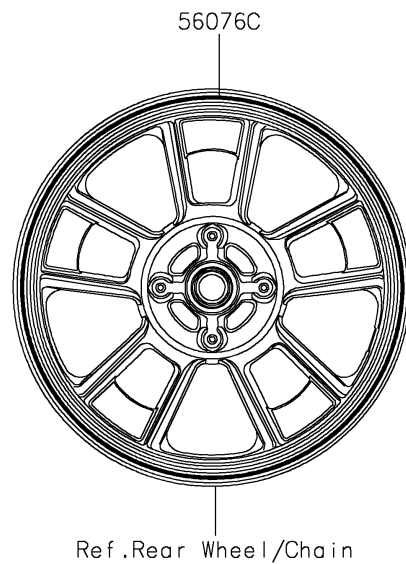

2021 Vulcan® S ABS CAFE PARTS DIAGRAM

Decals(White/Ebony)(ENFNN/ENFNL)

F2861A

2021 Vulcan® S ABS CAFE PARTS LIST

Decals(White/Ebony)(ENFNN/ENFNL)

ITEM NAME	PART NUMBER	QUANTITY
MARK,FR FENDER,ABS (Ref # 56054)	56054-1413	2
MARK,CLUTCH COVER,KAWASAKI (Ref # 56054A)	56054-1728	1
PATTERN,FUEL TANK,VULCAN S (Ref # 56054B)	56054-2985	2
PATTERN,FUEL TANK,LH (Ref # 56076)	56076-2920	1
PATTERN,FUEL TANK,RH (Ref # 56076A)	56076-2921	1
PATTERN,FR WHEEL,BLK/YEL (Ref # 56076B)	56076-4001	2
PATTERN,RR WHEEL,BLK/YEL (Ref # 56076C)	56076-4002	2
RIM STRIPE APPLICATOR (Ref # 57001)	57001-1752	AR