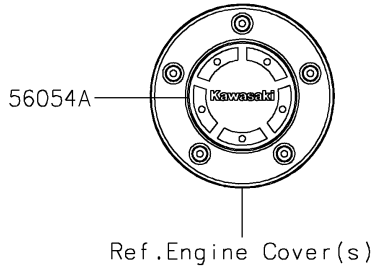

2021 Vulcan® S ABS CAFE PARTS DIAGRAM

Decals(White/Ebony)(ENFNN/ENFNL)

F2861A

2021 Vulcan® S ABS CAFE PARTS LIST

Decals(White/Ebony)(ENFNN/ENFNL)

ITEM NAME	PART NUMBER	QUANTITY
MARK,FR FENDER,ABS (Ref # 56054)	56054-1413	2
MARK,CLUTCH COVER,KAWASAKI (Ref # 56054A)	56054-1728	1
PATTERN,FUEL TANK,VULCAN S (Ref # 56054B)	56054-2985	2
PATTERN,FUEL TANK,LH (Ref # 56076)	56076-2920	1
PATTERN,FUEL TANK,RH (Ref # 56076A)	56076-2921	1
PATTERN,FR WHEEL,BLK/YEL (Ref # 56076B)	56076-4001	2
PATTERN,RR WHEEL,BLK/YEL (Ref # 56076C)	56076-4002	2
RIM STRIPE APPLICATOR (Ref # 57001)	57001-1752	AR