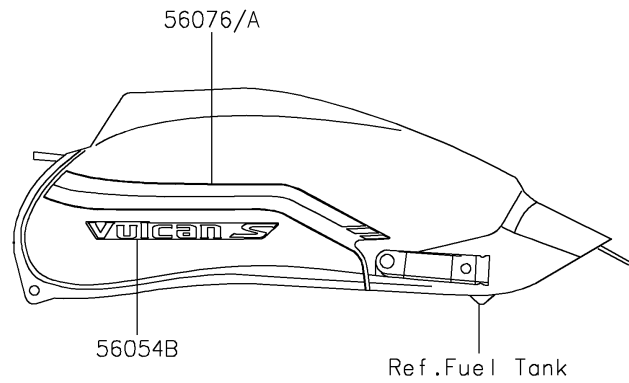

2021 Vulcan® S ABS CAFE PARTS DIAGRAM

Decals(White/Ebony)(ENFNN/ENFNL)

F2861A

2021 Vulcan® S ABS CAFE PARTS LIST

Decals(White/Ebony)(ENFNN/ENFNL)

ITEM NAME	PART NUMBER	QUANTITY
MARK,FR FENDER,ABS (Ref # 56054)	56054-1413	2
MARK,CLUTCH COVER,KAWASAKI (Ref # 56054A)	56054-1728	1
PATTERN,FUEL TANK,VULCAN S (Ref # 56054B)	56054-2985	2
PATTERN,FUEL TANK,LH (Ref # 56076)	56076-2920	1
PATTERN,FUEL TANK,RH (Ref # 56076A)	56076-2921	1
PATTERN,FR WHEEL,BLK/YEL (Ref # 56076B)	56076-4001	2
PATTERN,RR WHEEL,BLK/YEL (Ref # 56076C)	56076-4002	2
RIM STRIPE APPLICATOR (Ref # 57001)	57001-1752	AR