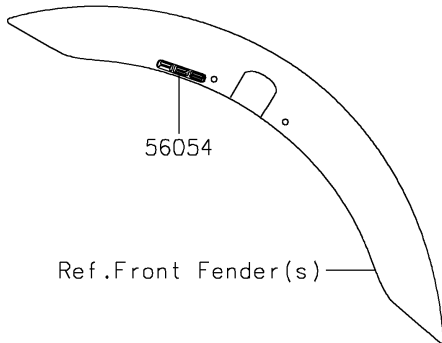

2021 Vulcan® S ABS CAFE PARTS DIAGRAM

Decals(White/Ebony)(ENFNN/ENFNL)

F2861A

2021 Vulcan® S ABS CAFE PARTS LIST

Decals(White/Ebony)(ENFNN/ENFNL)

ITEM NAME	PART NUMBER	QUANTITY
MARK,FR FENDER,ABS (Ref # 56054)	56054-1413	2
MARK,CLUTCH COVER,KAWASAKI (Ref # 56054A)	56054-1728	1
PATTERN,FUEL TANK,VULCAN S (Ref # 56054B)	56054-2985	2
PATTERN,FUEL TANK,LH (Ref # 56076)	56076-2920	1
PATTERN,FUEL TANK,RH (Ref # 56076A)	56076-2921	1
PATTERN,FR WHEEL,BLK/YEL (Ref # 56076B)	56076-4001	2
PATTERN,RR WHEEL,BLK/YEL (Ref # 56076C)	56076-4002	2
RIM STRIPE APPLICATOR (Ref # 57001)	57001-1752	AR