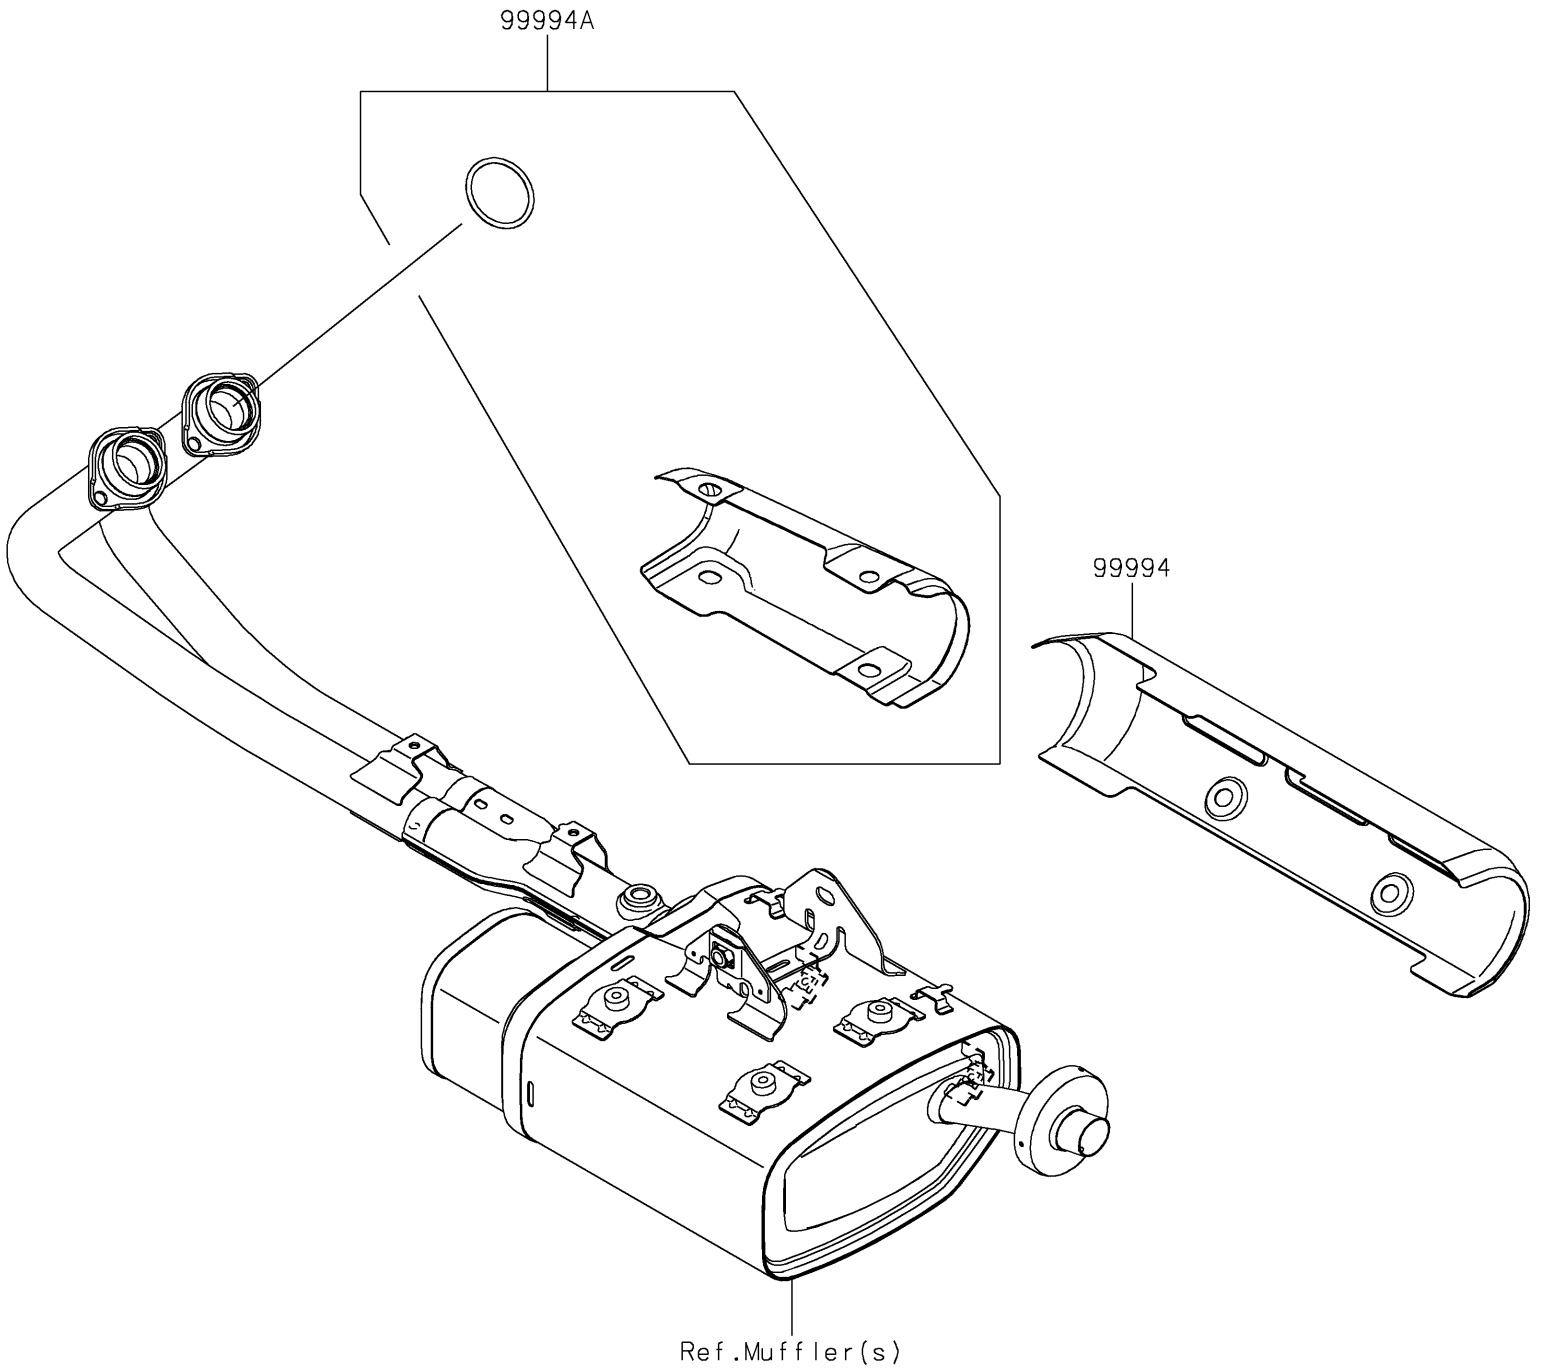

2021 VULCAN[®] S ABS CAFE PARTS DIAGRAM

Accessory(Muffler Cover)

F2910

2021 VULCAN® S ABS CAFE PARTS LIST

Accessory(Muffler Cover)

ITEM NAME	PART NUMBER	QUANTITY
KIT-ACCESSORY,COVER,MUFFLER (Ref # 99994)	99994-0578	1
KIT-ACCESSORY,COVER,EX-PIPE (Ref # 99994A)	99994-0579	1