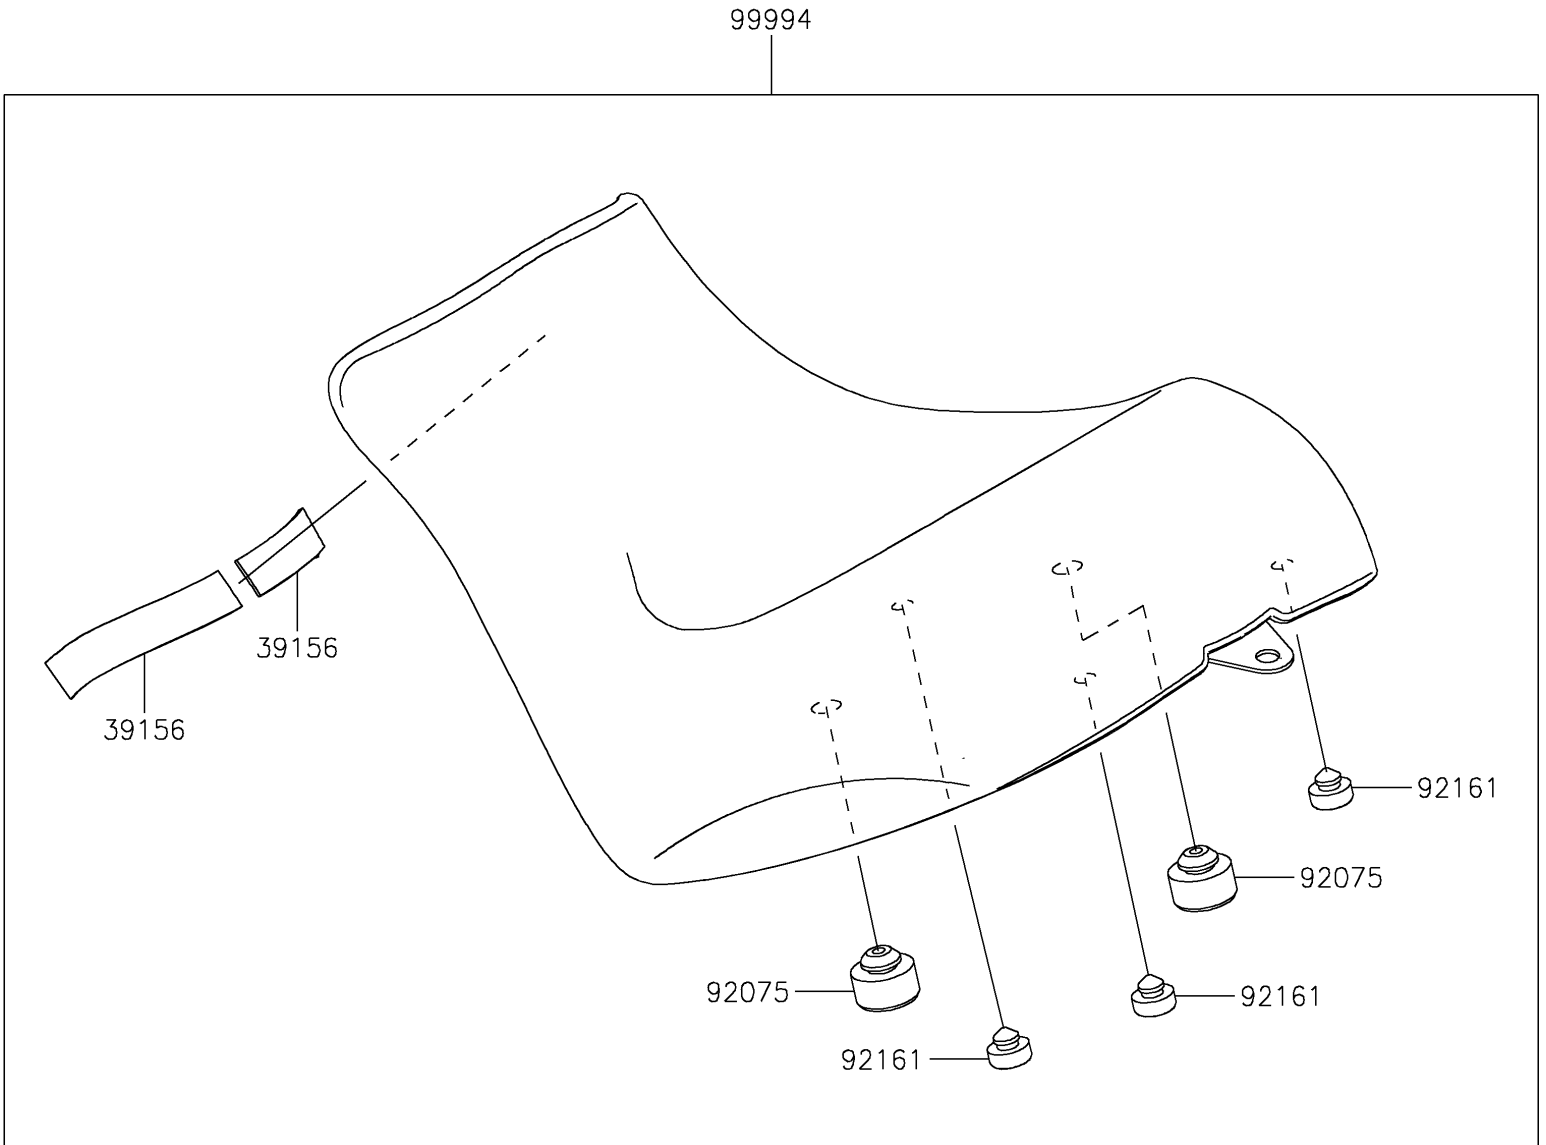

# 2021 Vulcan® S ABS CAFE PARTS DIAGRAM

Accessory(Reduced Reach Seat)

F2910E

## 2021 Vulcan® S ABS CAFE PARTS LIST

Accessory(Reduced Reach Seat)

ITEM NAME	PART NUMBER	QUANTITY
PAD,20X100X2 (Ref # 39156)	39156-1934	2
DAMPER (Ref # 92075)	92075-015	2
DAMPER,10X20X8 (Ref # 92161)	92161-0855	3
KIT-ACC,REDUCED REACH SEAT,FR (Ref # 99994)	99994-1559	1