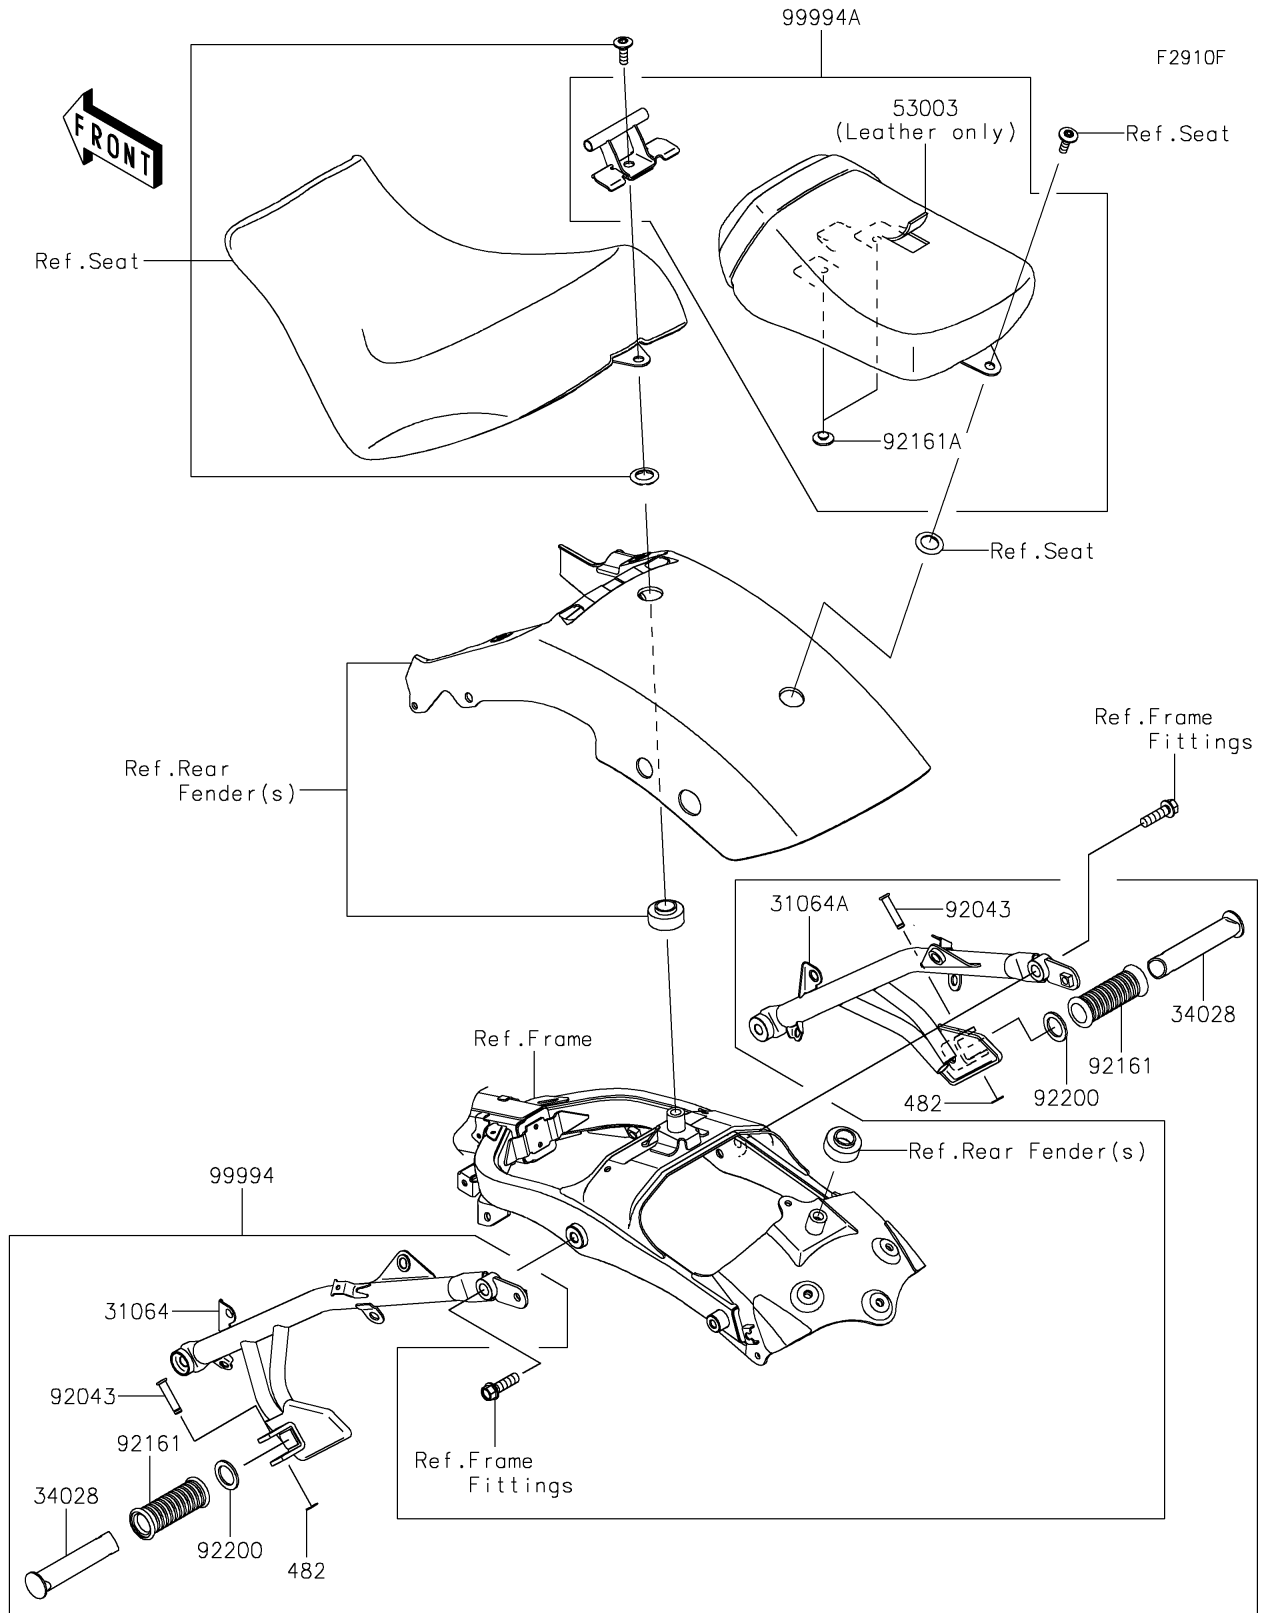

2021 VULCAN® S ABS CAFE PARTS DIAGRAM

Accessory(Passenger Seat)

2021 VULCAN® S ABS CAFE PARTS LIST

Accessory(Passenger Seat)

ITEM NAME	PART NUMBER	QUANTITY
PIPE-COMP,RR,LH,F.S.BLACK (Ref # 31064)	31064-0650-18R	1
PIPE-COMP,RR,RH,F.S.BLACK (Ref # 31064A)	31064-0651-18R	1
STEP,RR (Ref # 34028)	34028-0344	2
LEATHER,RR SEAT,BLACK (Ref # 53003)	53003-0568-MA	1
PIN,8X36.5 (Ref # 92043)	92043-1339	2
DAMPER,STEP (Ref # 92161)	92161-0232	2
DAMPER,8X22X10 (Ref # 92161A)	92161-1685	2
WASHER,22.5X33X2.3 (Ref # 92200)	92200-1482	2
KIT-ACCESSORY,REAR STEP (Ref # 99994)	99994-0570	1
KIT-ACCESSORY,PASSENGER SEAT (Ref # 99994A)	99994-1558	1
CIRCLIP-TYPE-E (Ref # 482)	482EA7000	2