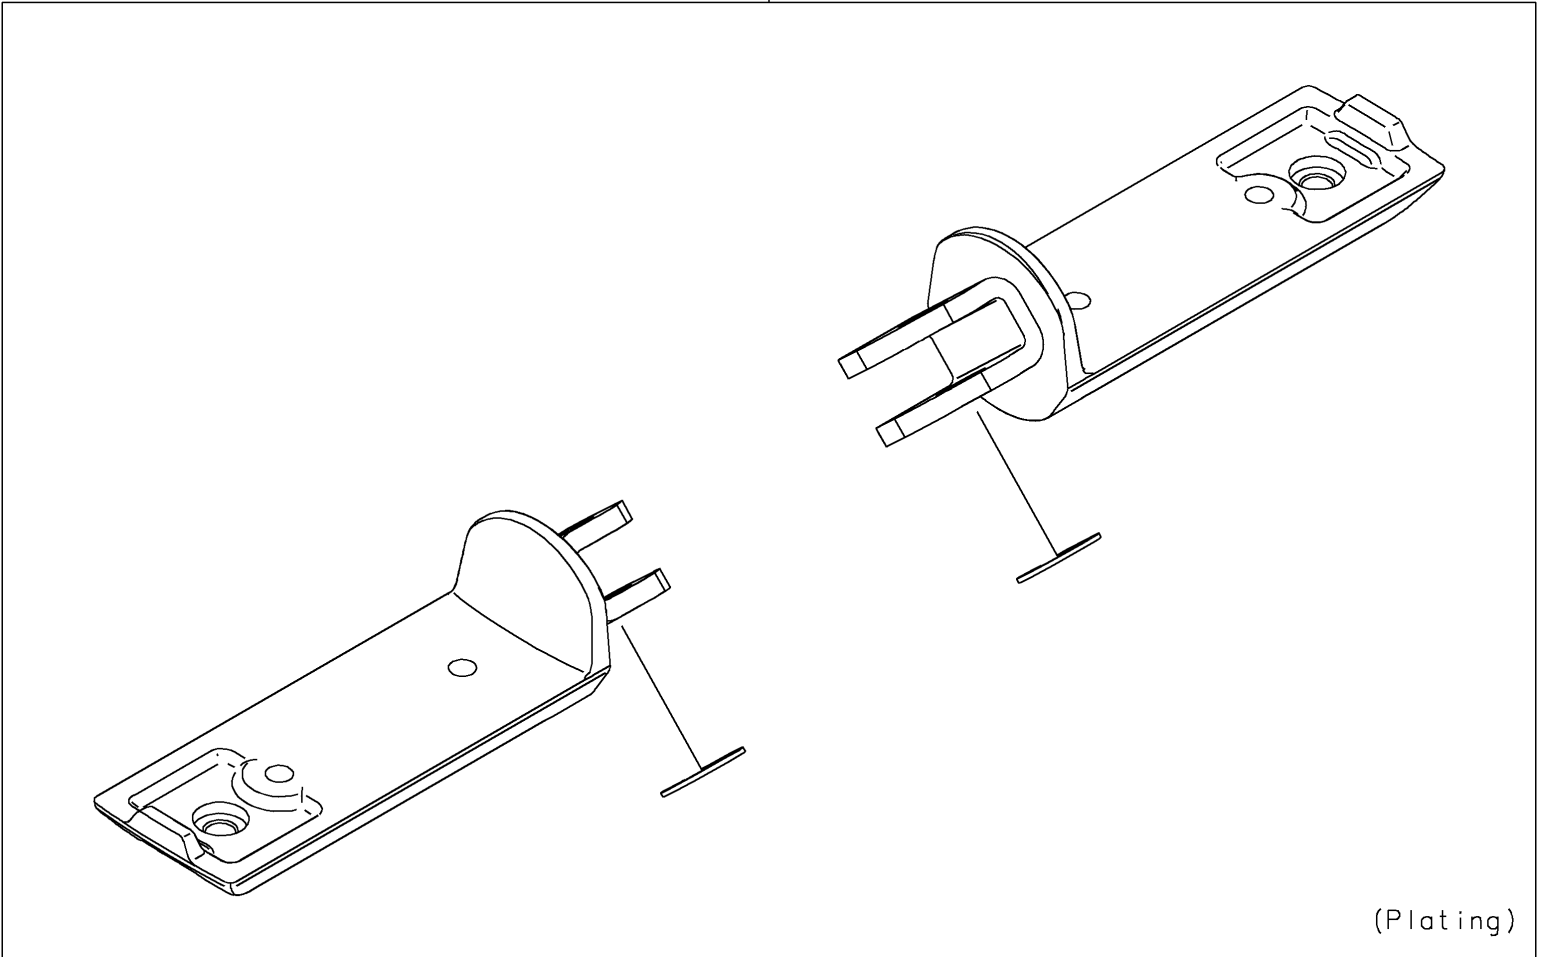

# 2021 Vulcan® S ABS CAFE PARTS DIAGRAM

Accessory(Foot Peg)

F2910K

99994

(Plating)

## 2021 Vulcan® S ABS CAFE PARTS LIST

Accessory(Foot Peg)

ITEM NAME	PART NUMBER	QUANTITY
KIT.,FOOT PEG (Ref # 99994)	99994-0542	1