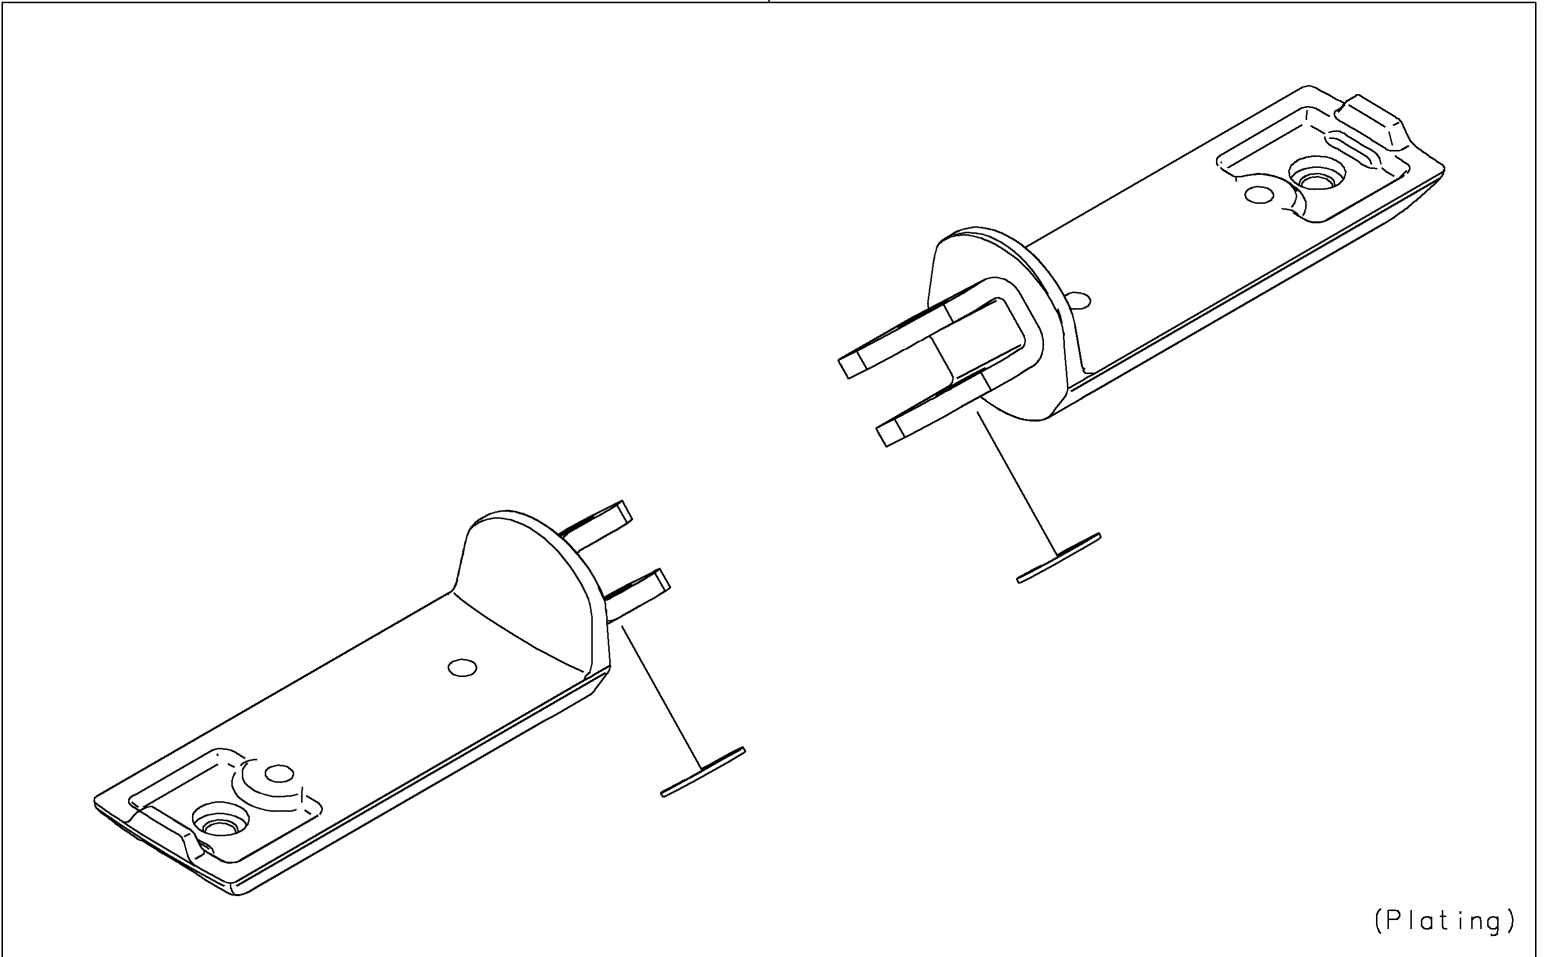

# 2021 VULCAN® S ABS CAFE PARTS DIAGRAM

Accessory(Foot Peg)

F2910K

99994

(Plating)

## 2021 VULCAN® S ABS CAFE PARTS LIST

Accessory(Foot Peg)

ITEM NAME	PART NUMBER	QUANTITY
-----------	-------------	----------