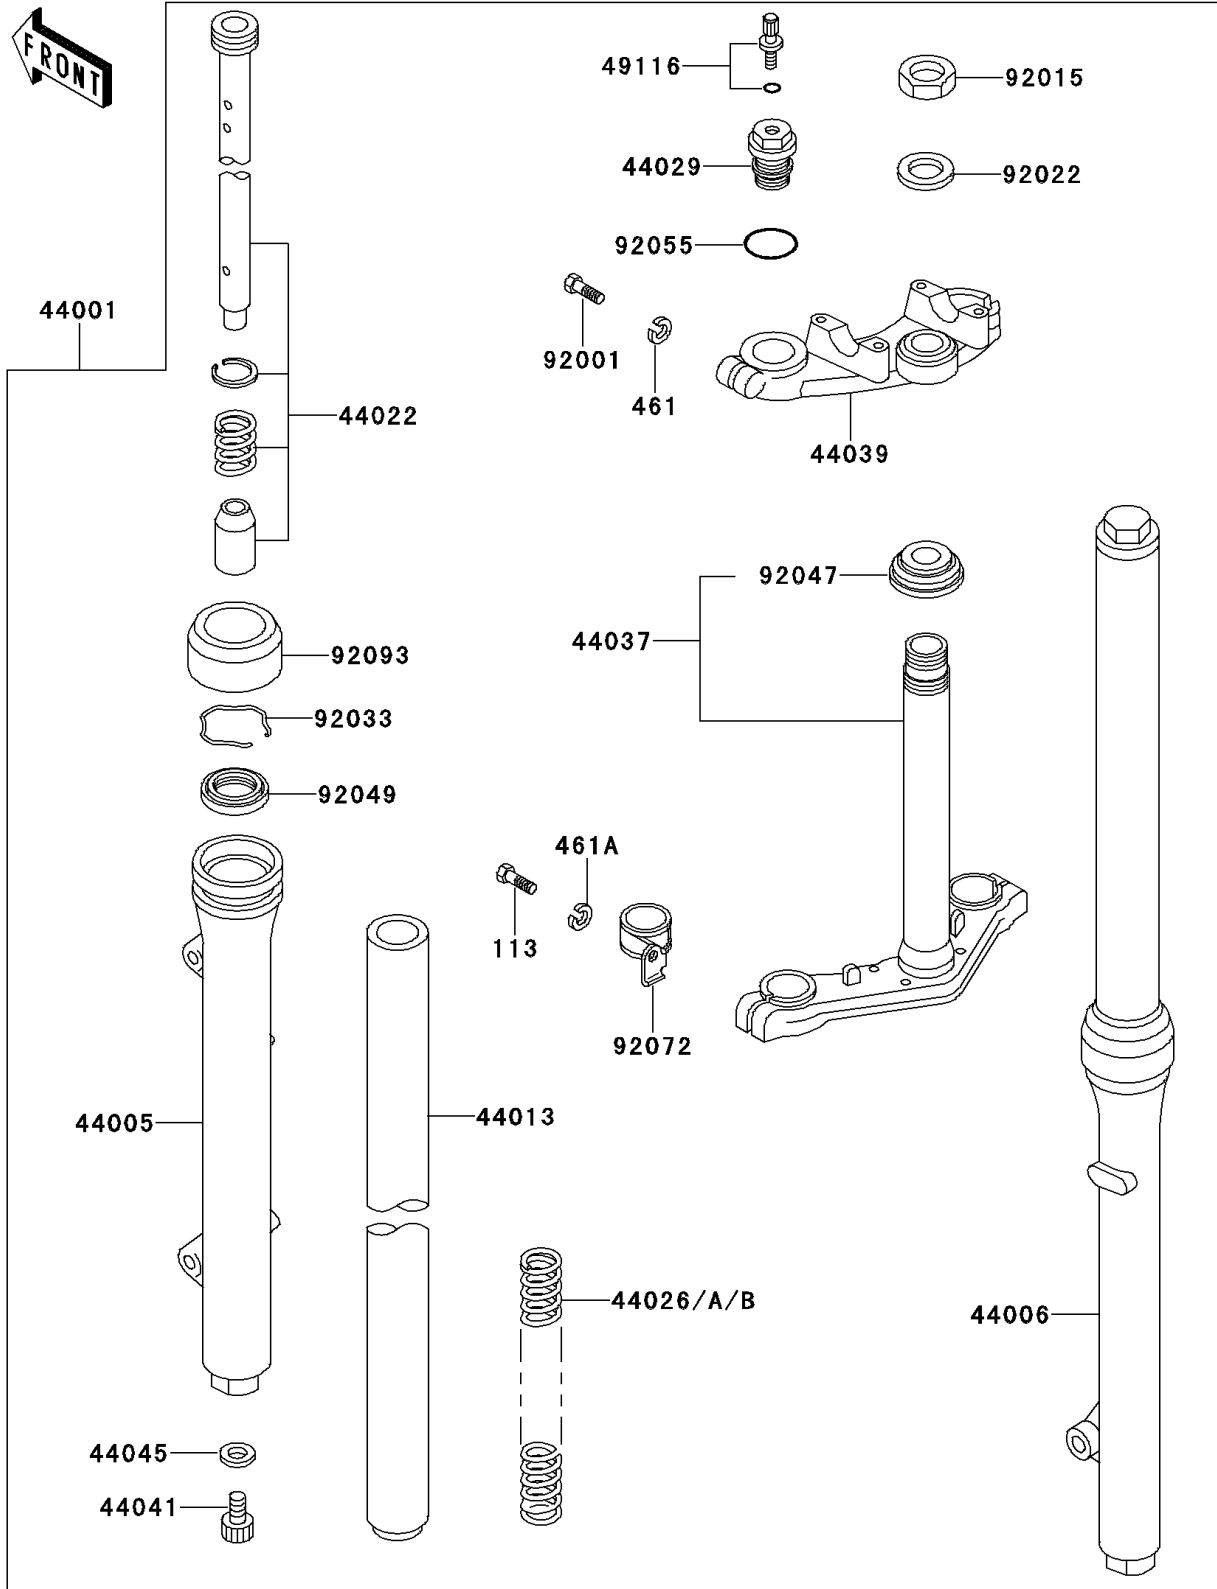

1990 KX60 PARTS DIAGRAM

Front Fork

F2340

1990 KX60 PARTS LIST

Front Fork

ITEM NAME	PART NUMBER	QUANTITY
BOLT-SMALL-FINE,10X35 (Ref # 113)	113B1035	2
WASHER-SPRING,8MM (Ref # 461)	461F0800	2
WASHER-SPRING,10MM (Ref # 461A)	461F1000	2
FORK-FRONT (Ref # 44001)	44001-1677	1
PIPE-LEFT FORK OUTER (Ref # 44005)	44005-1101	1
PIPE-RIGHT FORK OUTER (Ref # 44006)	44006-1101	1
PIPE-FORK INNER (Ref # 44013)	44013-1098	2
CYLINDER-FORK (Ref # 44022)	44022-1085	2
SPRING-FRONT FORK,K=0.25 (Ref # 44026)	44026-1156	2
SPRING-FRONT FORK,K=0.23 (Ref # 44026A)	44026-1174	2
SPRING-FRONT FORK,K=0.27 (Ref # 44026B)	44026-1175	2
SEAT-FORK SPRING (Ref # 44029)	44029-1101	2
HOLDER-FORK UNDER (Ref # 44037)	44037-1227	1
HOLDER-FORK UPPER (Ref # 44039)	44039-1167	1
BOLT,FORK CYLINDER (Ref # 44041)	44041-078	2
GASKET,FORK CYLINDER BOLT (Ref # 44045)	44045-051	2
VALVE-ASSY,AIR (Ref # 49116)	49116-1054	2
BOLT,8X35 (Ref # 92001)	92001-1643	2
NUT,FORK TOP (Ref # 92015)	92015-1224	1
WASHER,FORK TOP (Ref # 92022)	92022-1385	1
RING-SNAP (Ref # 92033)	92033-1062	2
RACE,STEERING STEM BEARING (Ref # 92047)	92047-013	1
SEAL-OIL,FORK OUTER TUBE (Ref # 92049)	92049-1069	2
RING-O,FORK SPRING SEAT (Ref # 92055)	92055-1142	2
BAND,CABLE (Ref # 92072)	92072-1089	1
DUST SHIELD,FORK (Ref # 92093)	92093-1054	2