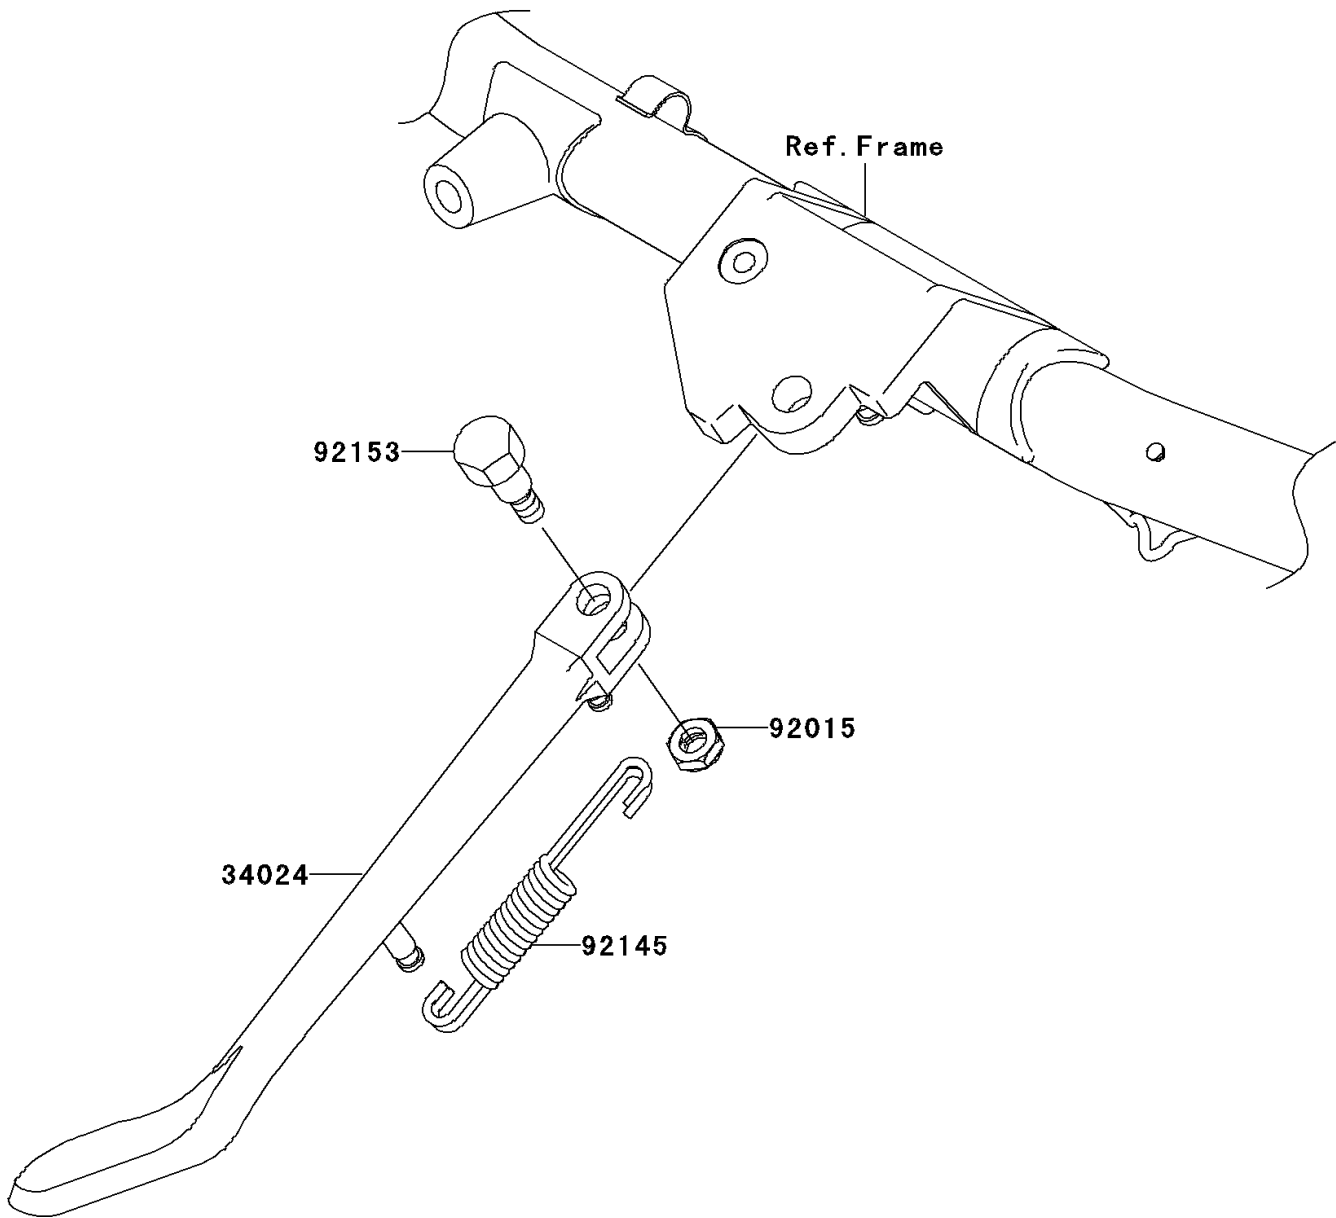

# 2006 Vulcan 1600 Nomad PARTS DIAGRAM

Stand(s)

F2190

## 2006 Vulcan 1600 Nomad PARTS LIST

Stand(s)

ITEM NAME	PART NUMBER	QUANTITY
STAND-SIDE (Ref # 34024)	34024-1330	1
NUT,LOCK,10MM,BLACK (Ref # 92015)	92015-1188	1
SPRING,SIDE STAND (Ref # 92145)	92145-0083	1
BOLT,SIDE STAND,10MM (Ref # 92153)	92153-1416	1