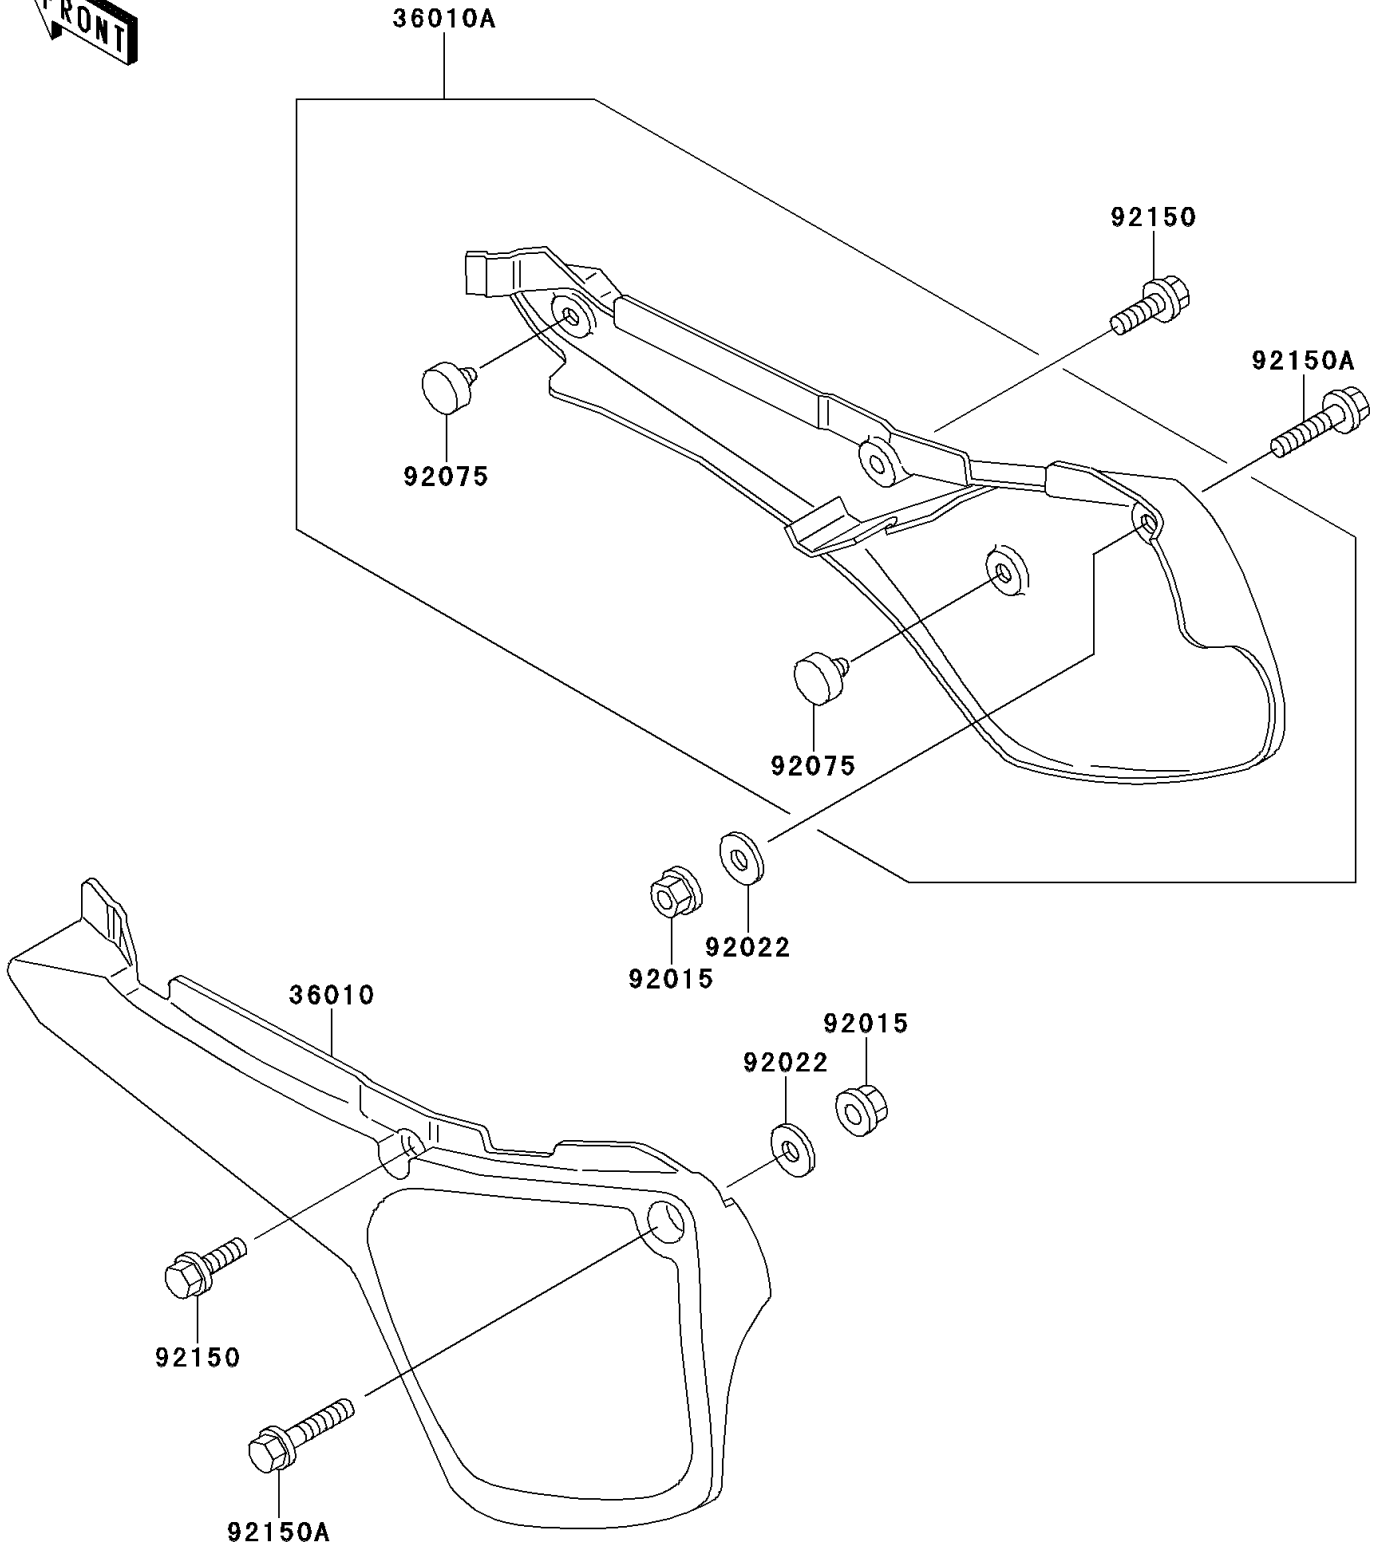

# 1992 KX60 PARTS DIAGRAM

Side Cover

F2611

# 1992 KX60 PARTS LIST

## Side Cover

ITEM NAME	PART NUMBER	QUANTITY
COVER-SIDE,LH,L.GREEN (Ref # 36010)	36010-5070-6W	1
COVER-SIDE,RH,L.GREEN (Ref # 36010A)	36010-5071-6W	1
NUT,LOCK,FLANGED,6MM (Ref # 92015)	92015-1339	2
WASHER,7X16X1.2 (Ref # 92022)	92022-024	2
DAMPER (Ref # 92075)	92075-1598	2
BOLT,6X14 (Ref # 92150)	92150-1340	2
BOLT,FLANGED,6X30 (Ref # 92150A)	92150-1486	2