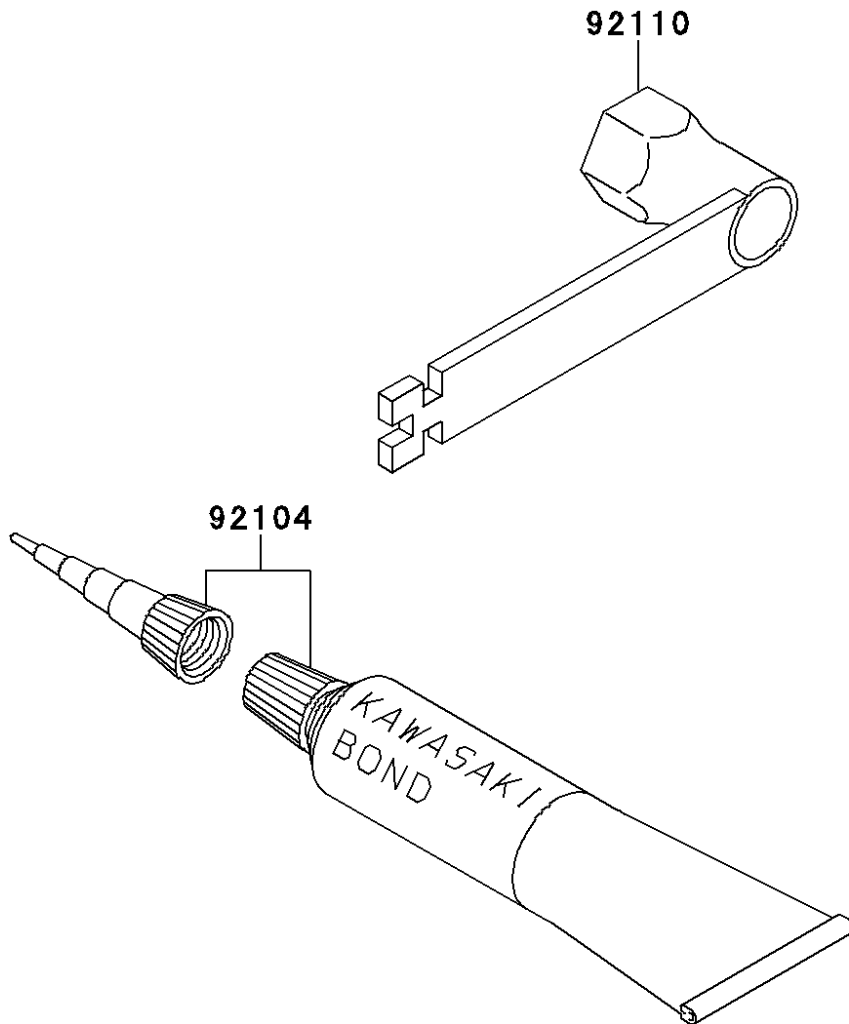

1991 KX60 PARTS DIAGRAM

Tool

F2810

1991 KX60 PARTS LIST

Tool

ITEM NAME	PART NUMBER	QUANTITY
GASKET-LIQUID,TUBE,100G,SILVER (Ref # 92104)	92104-002	1
TOOL-WRENCH,BOX,21MM&SPOKE (Ref # 92110)	92110-1119	1