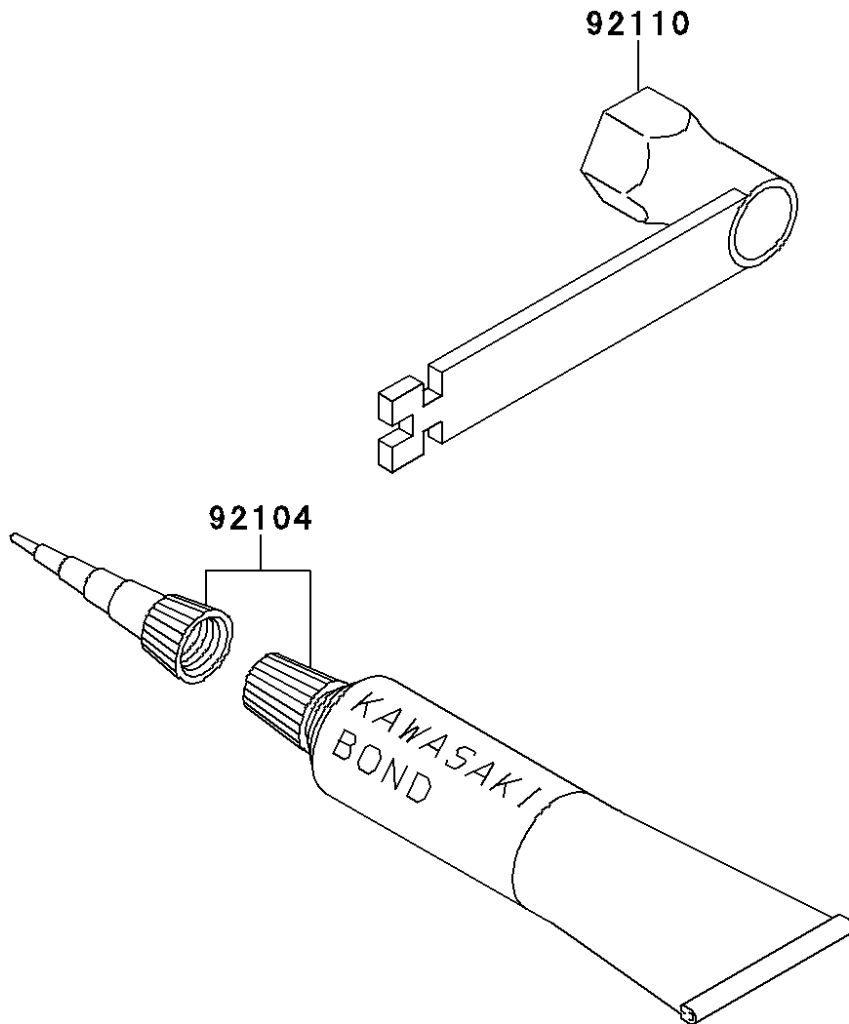

# 1992 KX60 PARTS DIAGRAM

Tool

F2810

# 1992 KX60 PARTS LIST

## Tool

ITEM NAME	PART NUMBER	QUANTITY
GASKET-LIQUID,TUBE,100G,SILVER (Ref # 92104)	92104-002	1
TOOL-WRENCH,BOX,21MM&SPOKE (Ref # 92110)	92110-1119	1