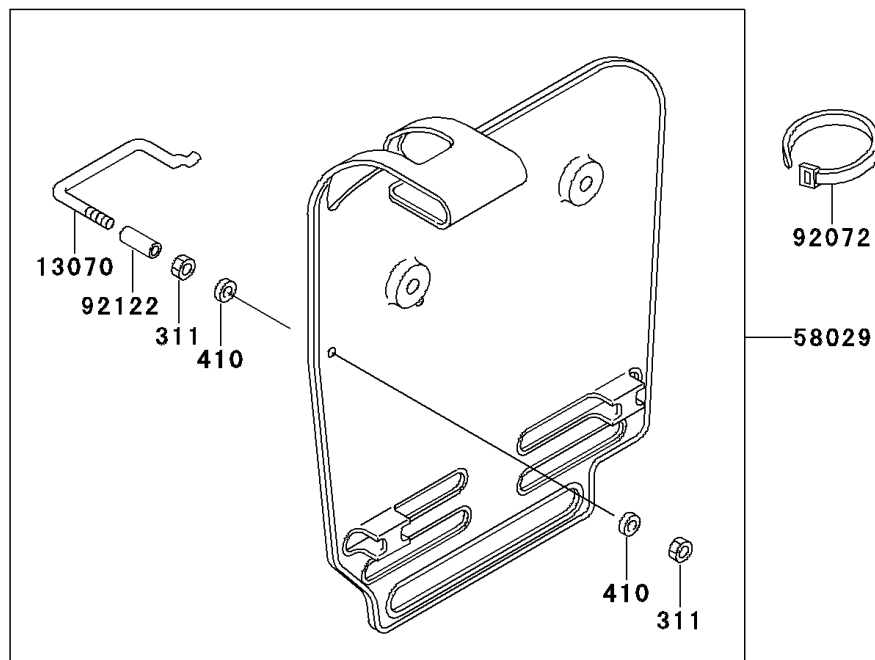

1992 KX60 PARTS DIAGRAM

Accessory

F2910

1992 KX60 PARTS LIST

Accessory

ITEM NAME	PART NUMBER	QUANTITY
NUT-HEX (Ref # 311)	311B0300	2
WASHER-PLAIN-SMALL,3MM (Ref # 410)	410B0300	2
GUIDE,CABLE (Ref # 13070)	13070-1031	1
PLATE-NUMBER,P.WHITE (Ref # 58029)	58029-1054-6F	1
BAND,L=149 (Ref # 92072)	92072-031	2
ROLLER,CABLE GUIDE (Ref # 92122)	92122-1011	1
BOLT,6X14 (Ref # 92150)	92150-1340	2