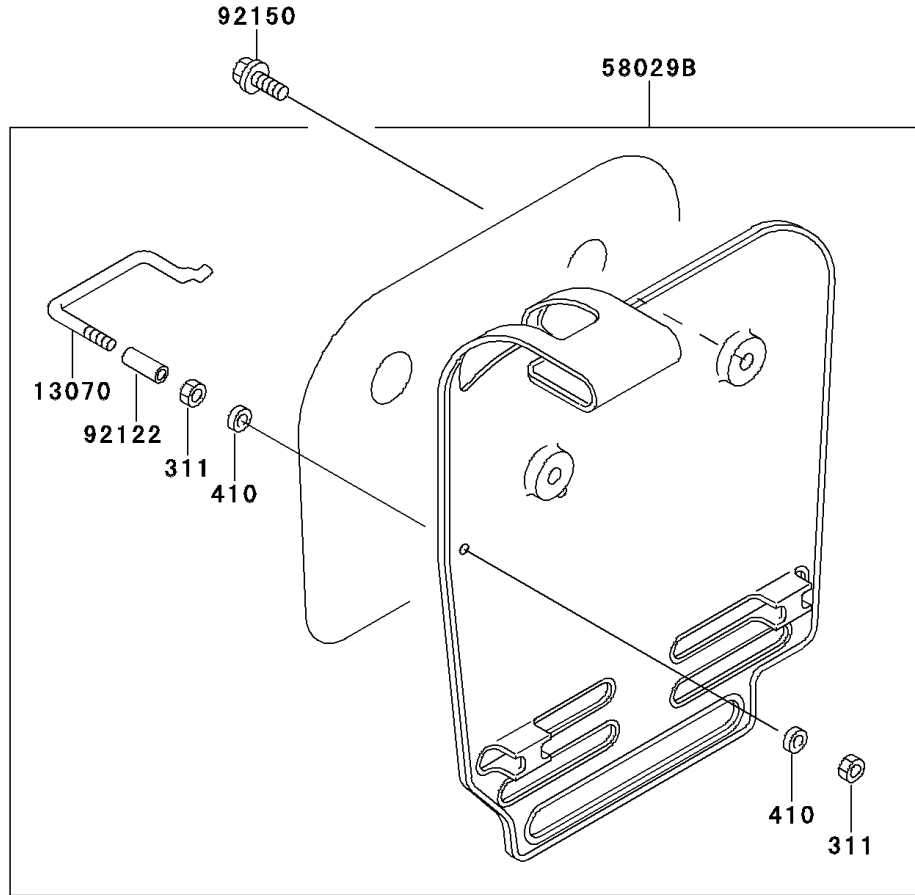

1992 KX60 PARTS DIAGRAM

Accessory

F2910

1992 KX60 PARTS LIST

Accessory

ITEM NAME	PART NUMBER	QUANTITY
NUT-HEX (Ref # 311)	311B0300	2
WASHER-PLAIN-SMALL,3MM (Ref # 410)	410B0300	2
GUIDE,CABLE (Ref # 13070)	13070-1031	1
PLATE-NUMBER,P.WHITE (Ref # 58029)	58029-1054-6F	1
BAND,L=149 (Ref # 92072)	92072-031	2
ROLLER,CABLE GUIDE (Ref # 92122)	92122-1011	1
BOLT,6X14 (Ref # 92150)	92150-1340	2