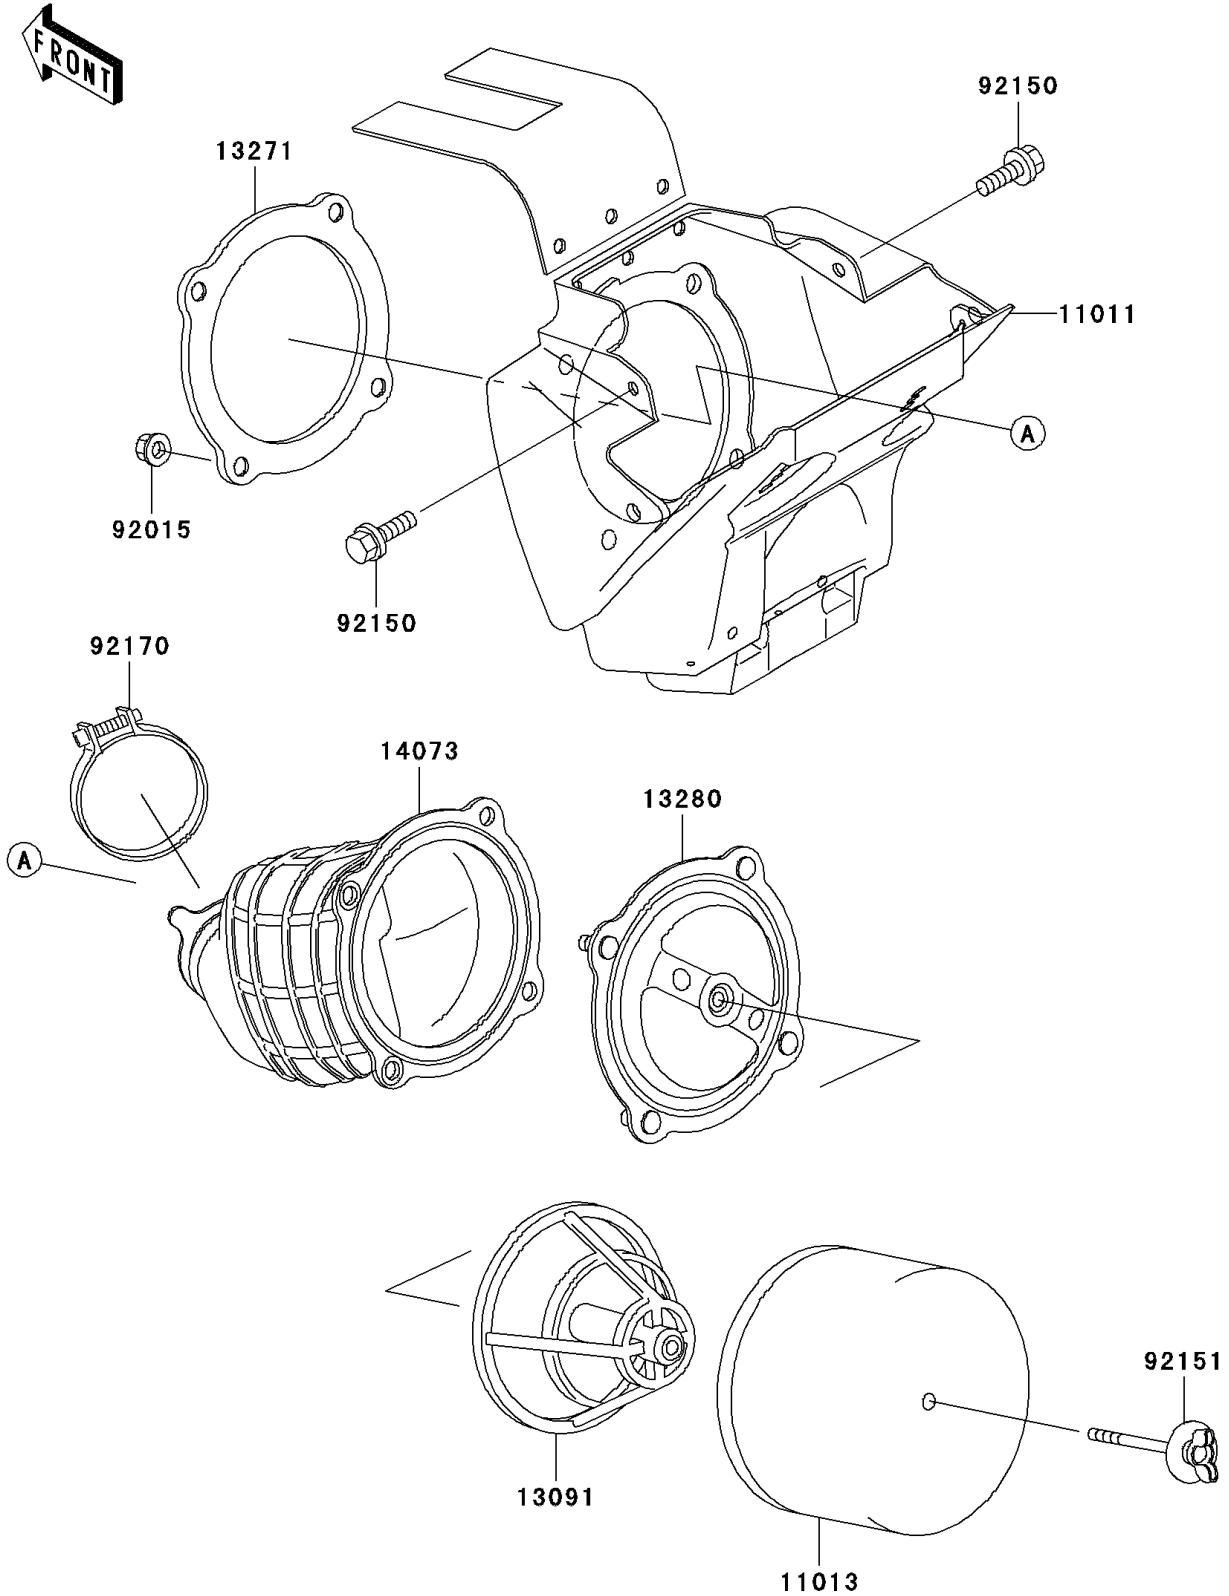

2000 KX65 PARTS DIAGRAM

Air Cleaner

E1130

2000 KX65 PARTS LIST

Air Cleaner

ITEM NAME	PART NUMBER	QUANTITY
CASE-AIR FILTER (Ref # 11011)	11011-1578	1
ELEMENT-AIR FILTER (Ref # 11013)	11013-1284	1
HOLDER,ELEMENT (Ref # 13091)	13091-1696	1
PLATE,AIR FILTER (Ref # 13271)	13271-1298	1
HOLDER,AIR FILTER ELEMENT (Ref # 13280)	13280-1142	1
DUCT,AIR FILTER (Ref # 14073)	14073-1759	1
NUT,FLANGED,5MM (Ref # 92015)	92015-1259	4
BOLT,FLANGED,6X14 (Ref # 92150)	92150-1505	2
BOLT,AIR FILTER (Ref # 92151)	92151-1256	1
CLAMP (Ref # 92170)	92170-1686	1