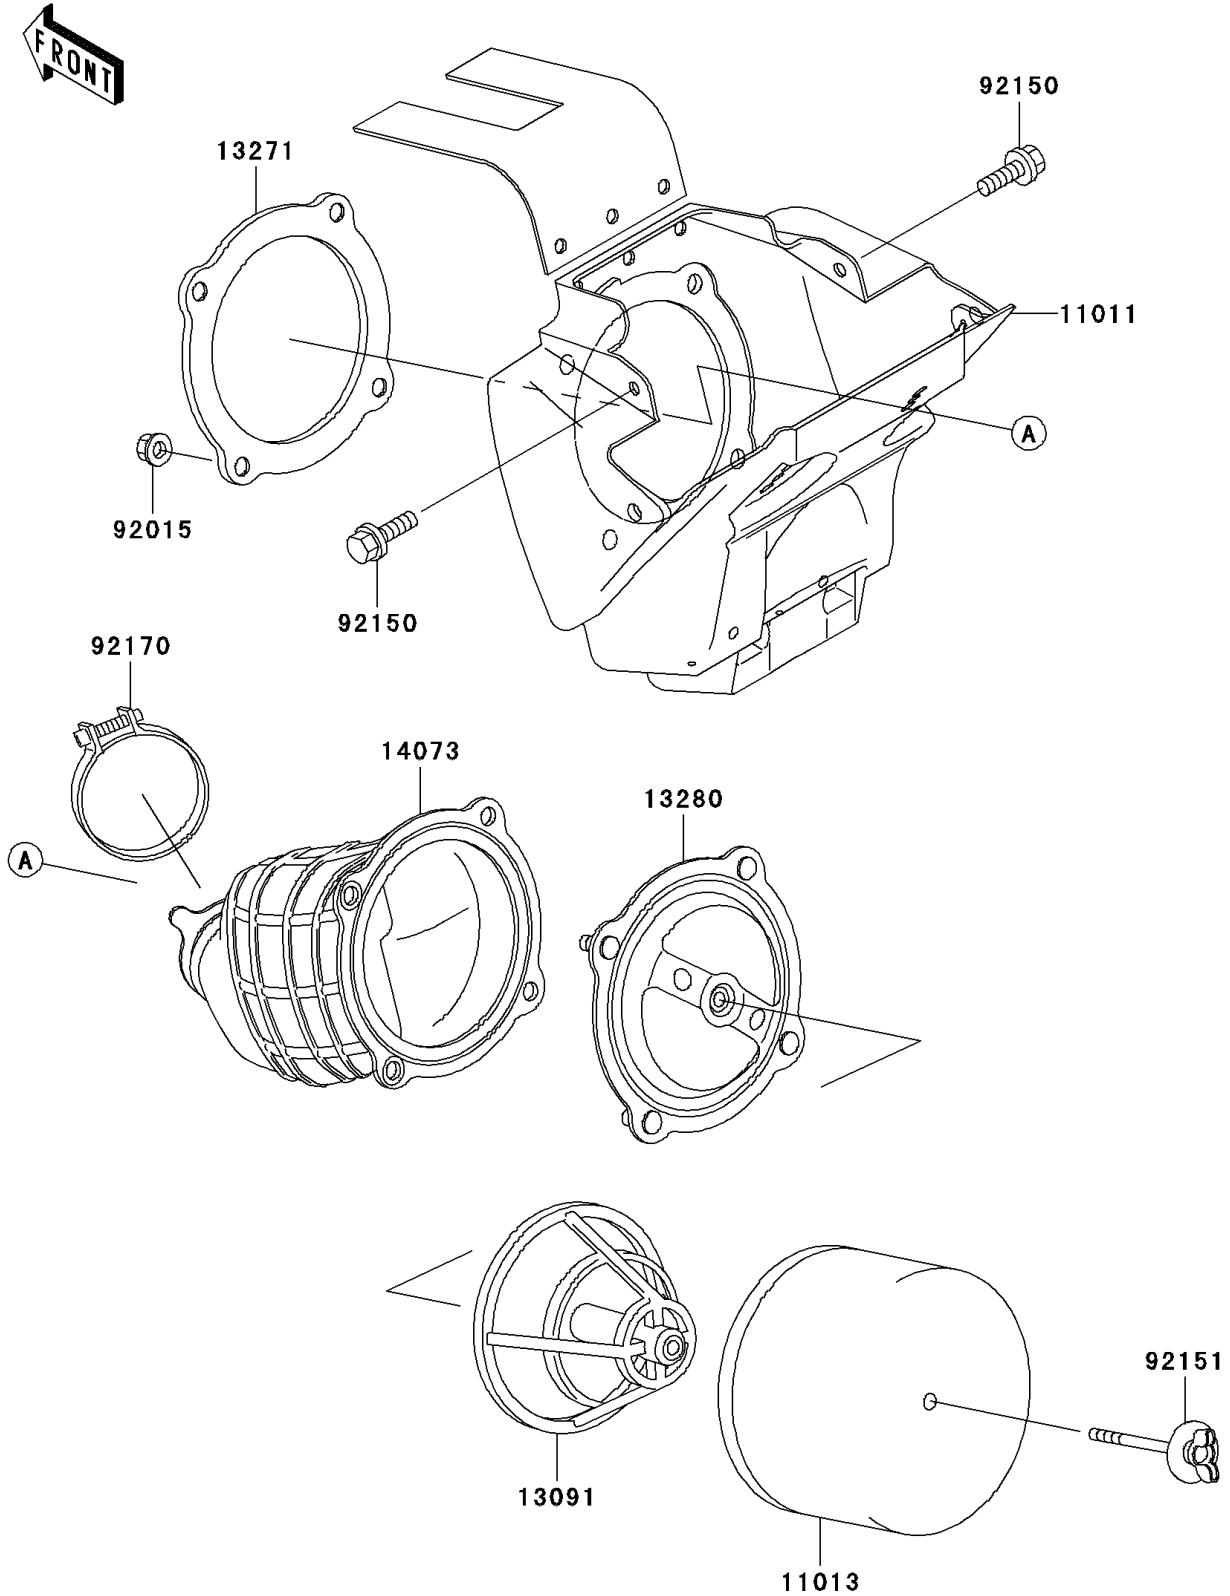

2001 KX65 PARTS DIAGRAM

Air Cleaner

E1130

2001 KX65 PARTS LIST

Air Cleaner

ITEM NAME	PART NUMBER	QUANTITY
CASE-AIR FILTER (Ref # 11011)	11011-1578	1
ELEMENT-AIR FILTER (Ref # 11013)	11013-1284	1
HOLDER,ELEMENT (Ref # 13091)	13091-1696	1
PLATE,AIR FILTER (Ref # 13271)	13271-1298	1
HOLDER,AIR FILTER ELEMENT (Ref # 13280)	13280-1142	1
DUCT,AIR FILTER (Ref # 14073)	14073-1759	1
NUT,FLANGED,5MM (Ref # 92015)	92015-1259	4
BOLT,FLANGED,6X14 (Ref # 92150)	92150-1505	2
BOLT,AIR FILTER (Ref # 92151)	92151-1256	1
CLAMP (Ref # 92170)	92170-1686	1