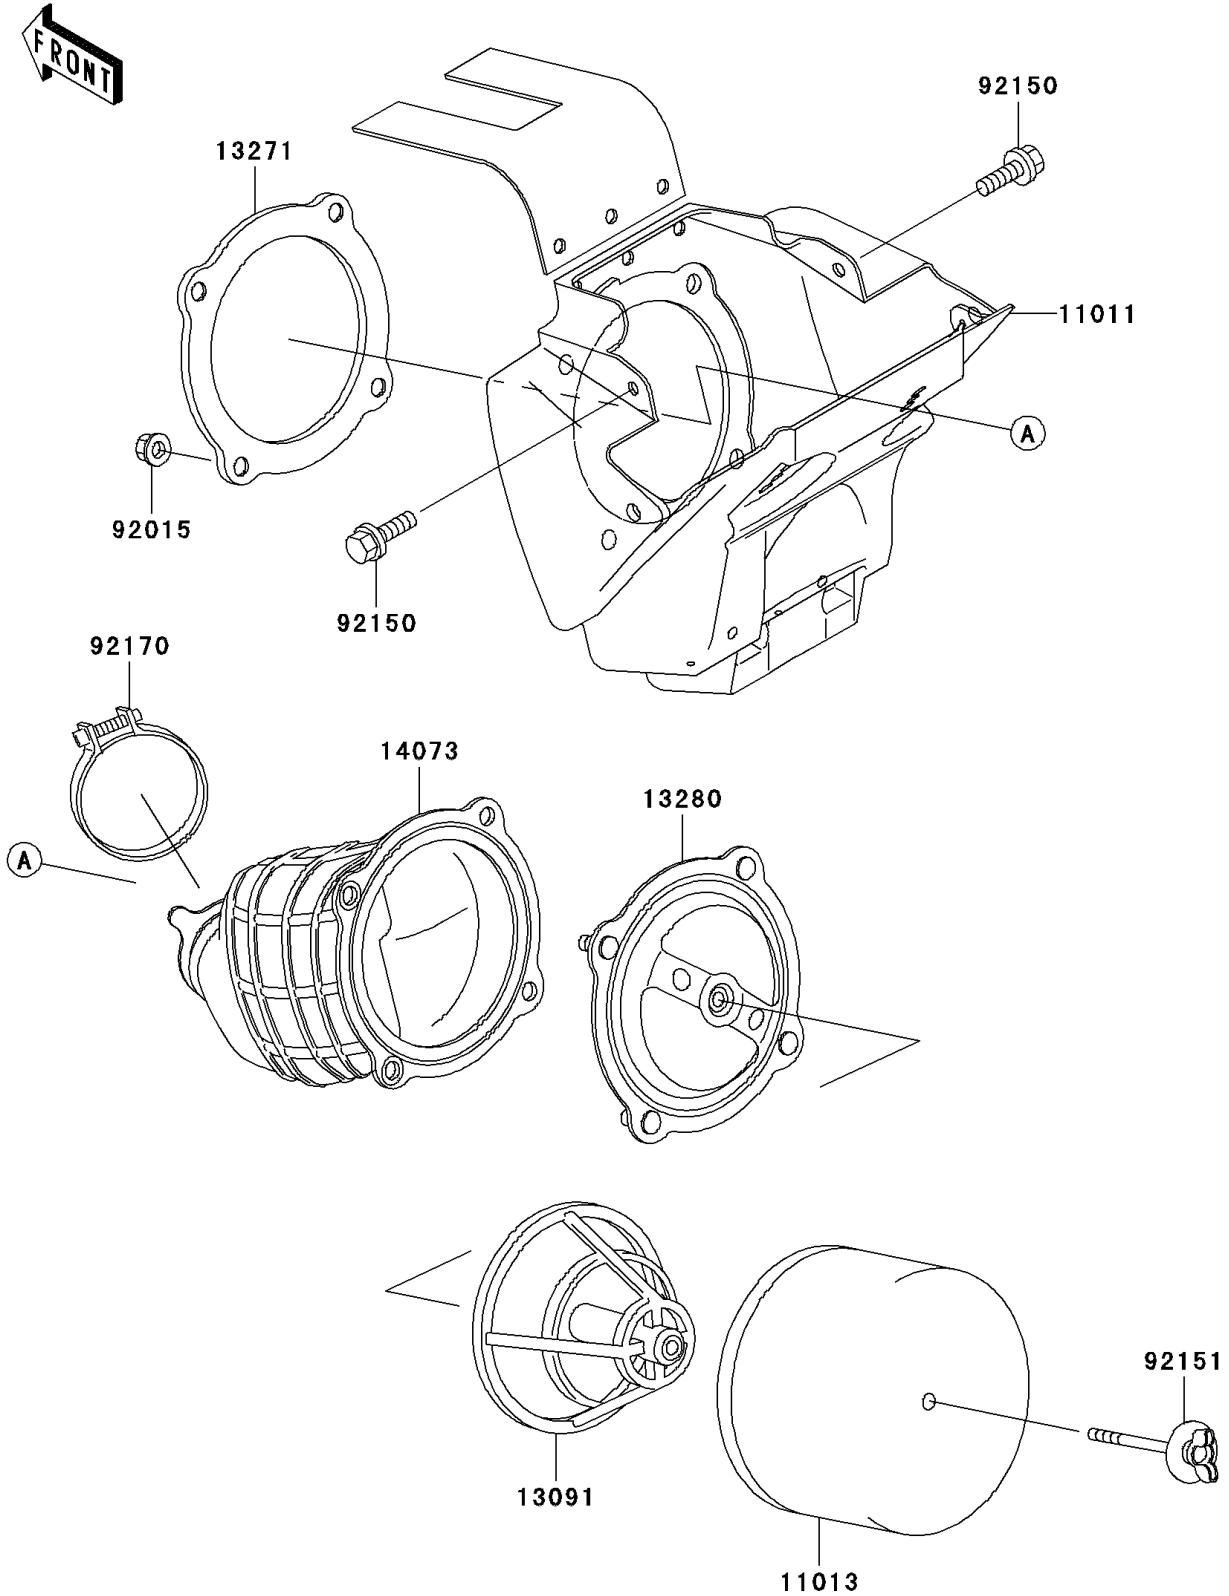

2003 KX65 PARTS DIAGRAM

Air Cleaner

E1130

2003 KX65 PARTS LIST

Air Cleaner

ITEM NAME	PART NUMBER	QUANTITY
CASE-AIR FILTER (Ref # 11011)	11011-1578	1
ELEMENT-AIR FILTER (Ref # 11013)	11013-1284	1
HOLDER,ELEMENT (Ref # 13091)	13091-1696	1
PLATE,AIR FILTER (Ref # 13271)	13271-1298	1
HOLDER,AIR FILTER ELEMENT (Ref # 13280)	13280-1142	1
DUCT,AIR FILTER (Ref # 14073)	14073-1759	1
NUT,FLANGED,5MM (Ref # 92015)	92015-1259	4
BOLT,FLANGED,6X14 (Ref # 92150)	92150-1505	2
BOLT,AIR FILTER (Ref # 92151)	92151-1256	1
CLAMP (Ref # 92170)	92170-1686	1