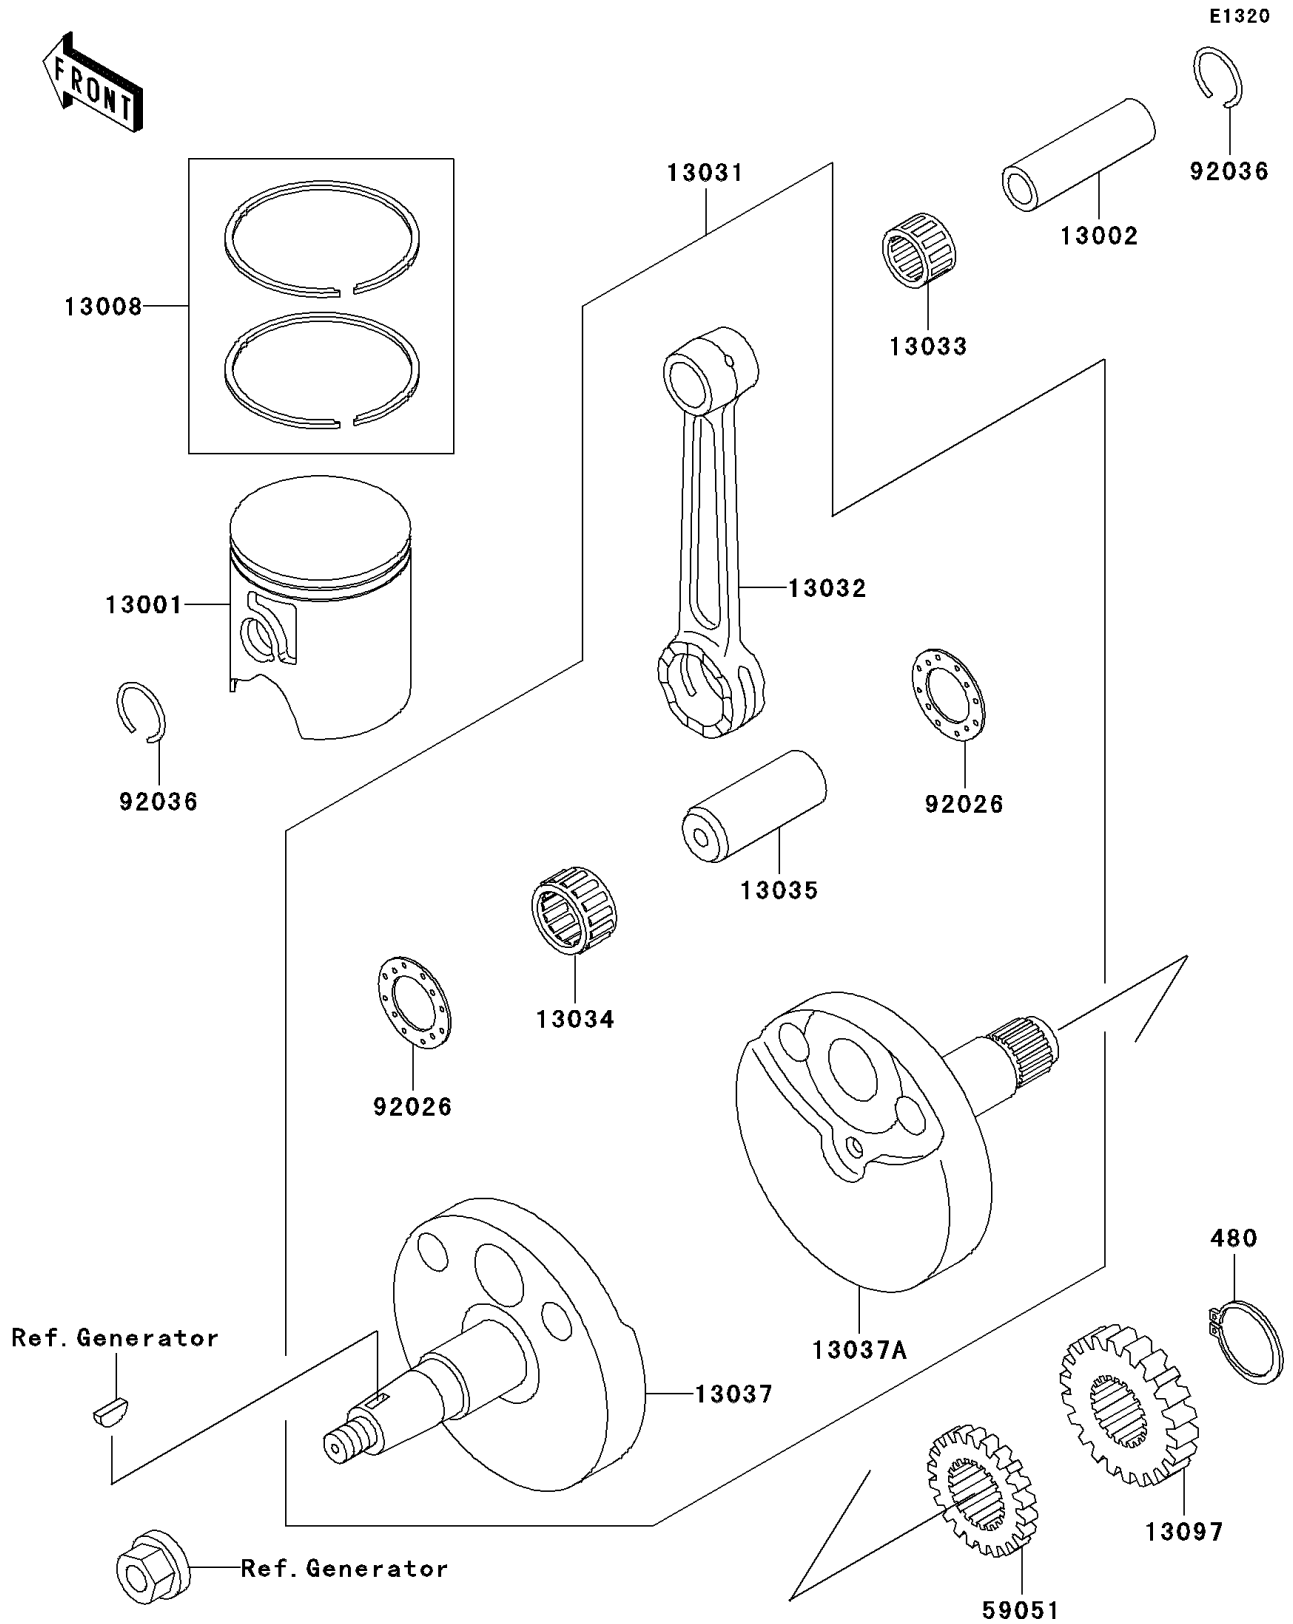

2003 KX65 PARTS DIAGRAM

Crankshaft/Piston(s)

2003 KX65 PARTS LIST

Crankshaft/Piston(s)

ITEM NAME	PART NUMBER	QUANTITY
CIRCLIP-TYPE-C,16MM (Ref # 480)	480J1600	1
PISTON-ENGINE (Ref # 13001)	13001-1630	1
PIN-PISTON (Ref # 13002)	13002-1119	1
RING-SET-PISTON (Ref # 13008)	13008-1199	1
CRANKSHAFT-COMP (Ref # 13031)	13031-1467	1
ROD-CONNECTING (Ref # 13032)	13032-1246	1
BEARING-NEEDLE,72KTV030 (Ref # 13033)	13033-028	1
BEARING-BIG END,B4 (Ref # 13034)	13034-1107	1
PIN-CRANK (Ref # 13035)	13035-1002	1
CRANKSHAFT,LH (Ref # 13037)	13037-1615	1
CRANKSHAFT,RH (Ref # 13037A)	13037-1616	1
GEAR-PRIMARY SPUR,22T (Ref # 13097)	13097-1413	1
GEAR-SPUR,PUMP,23T (Ref # 59051)	59051-1146	1
SPACER (Ref # 92026)	92026-1522	2
RING-SNAP,PISTON PIN (Ref # 92036)	92036-007	2