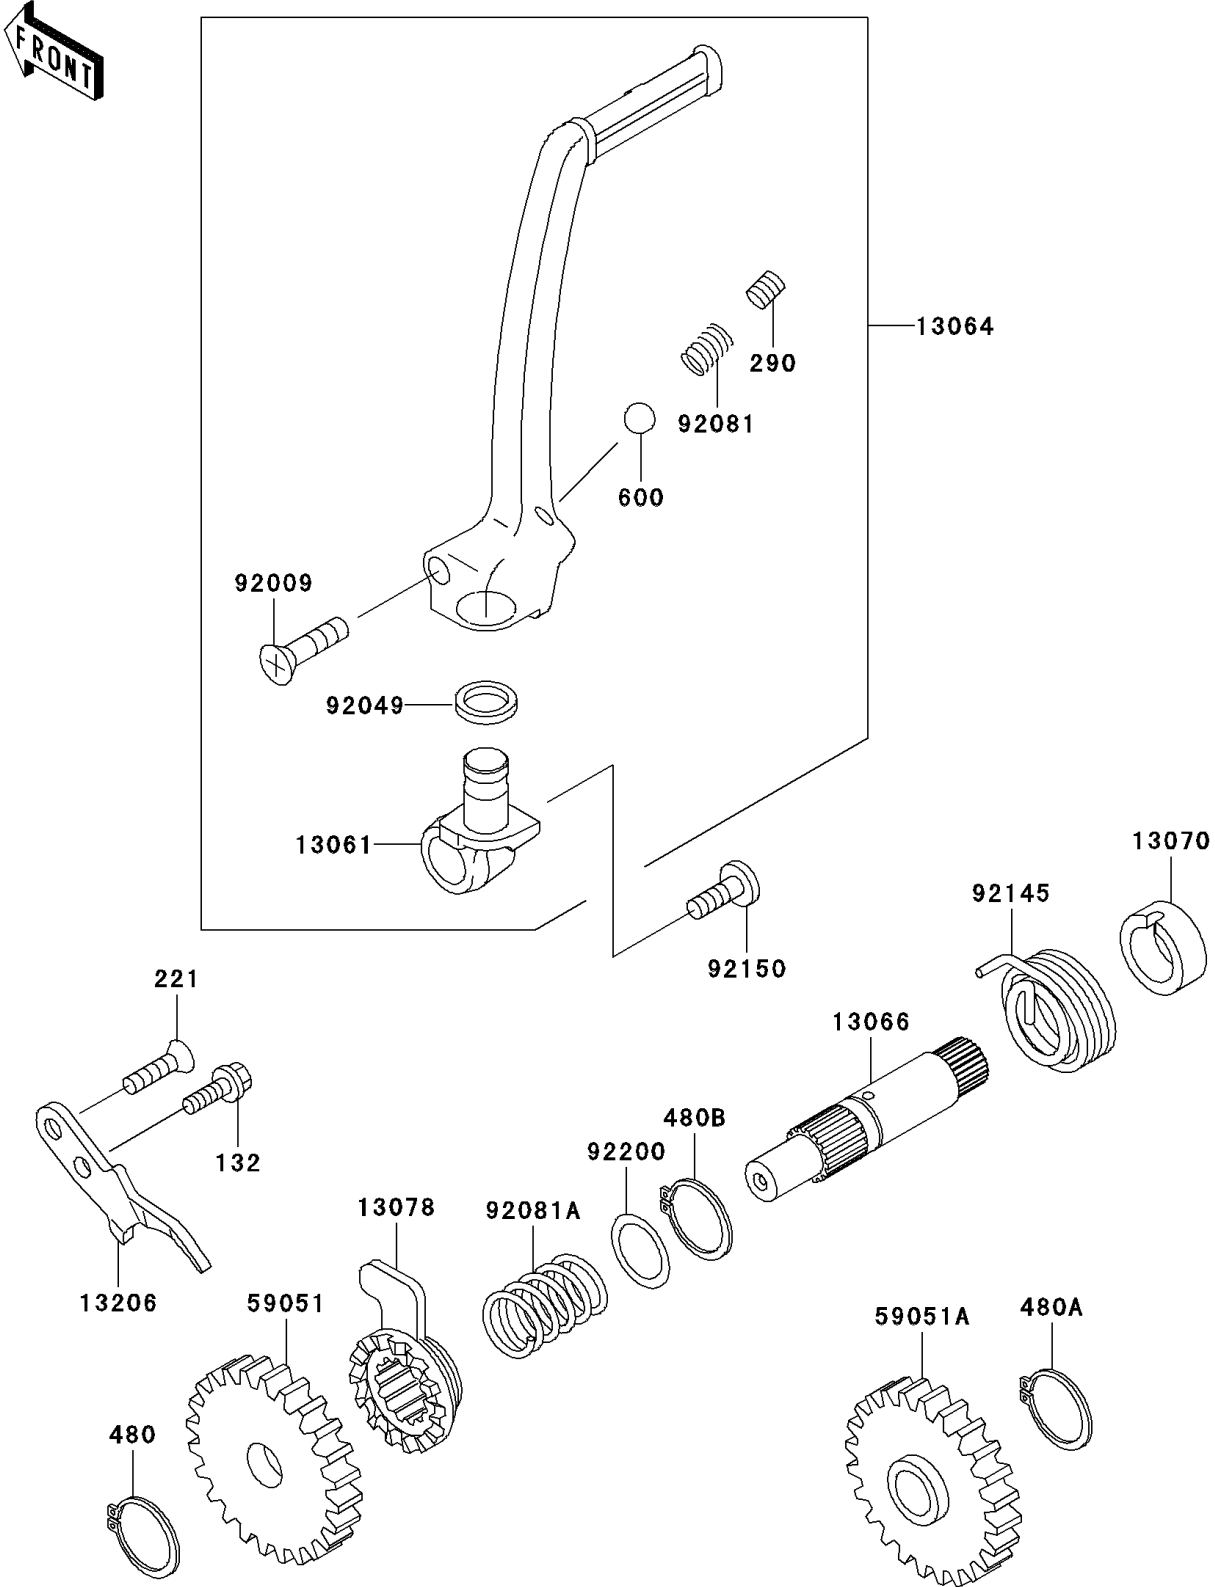

# 2001 KX65 PARTS DIAGRAM

Kickstarter Mechanism

E1340

## 2001 KX65 PARTS LIST

### Kickstarter Mechanism

ITEM NAME	PART NUMBER	QUANTITY
BOLT-FLANGED-SMALL (Ref # 132)	132G0616	1
SCREW-CSK-CROS,6X18 (Ref # 221)	221B0618	1
SCREW-SET-SOCKET (Ref # 290)	290P0808	1
CIRCLIP-TYPE-C,12MM (Ref # 480)	480J1200	1
CIRCLIP-TYPE-C,15MM (Ref # 480A)	480J1500	1
CIRCLIP-TYPE-C,16MM (Ref # 480B)	480J1600	1
BALL-STEEL,1/4" (Ref # 600)	600A0800	1
BOSS,KICK PEDAL (Ref # 13061)	13061-1712	1
LEVER-ASSY-KICK,PEDAL (Ref # 13064)	13064-1196	1
SHAFT-KICK (Ref # 13066)	13066-1097	1
GUIDE (Ref # 13070)	13070-1314	1
RATCHET (Ref # 13078)	13078-1004	1
GUIDE-KICK (Ref # 13206)	13206-1067	1
GEAR-SPUR,32T (Ref # 59051)	59051-1026	1
GEAR-SPUR,30T (Ref # 59051A)	59051-1027	1
SCREW,6X27 (Ref # 92009)	92009-1607	1
SEAL-OIL,SR12162.5 (Ref # 92049)	92049-1468	1
SPRING,KICK PEDAL (Ref # 92081)	92081-020	1
SPRING,RATCHET (Ref # 92081A)	92081-122	1
SPRING (Ref # 92145)	92145-1058	1
BOLT,SOCKET,6X16 (Ref # 92150)	92150-1673	1
WASHER,KICKSHAFT (Ref # 92200)	92200-1209	1