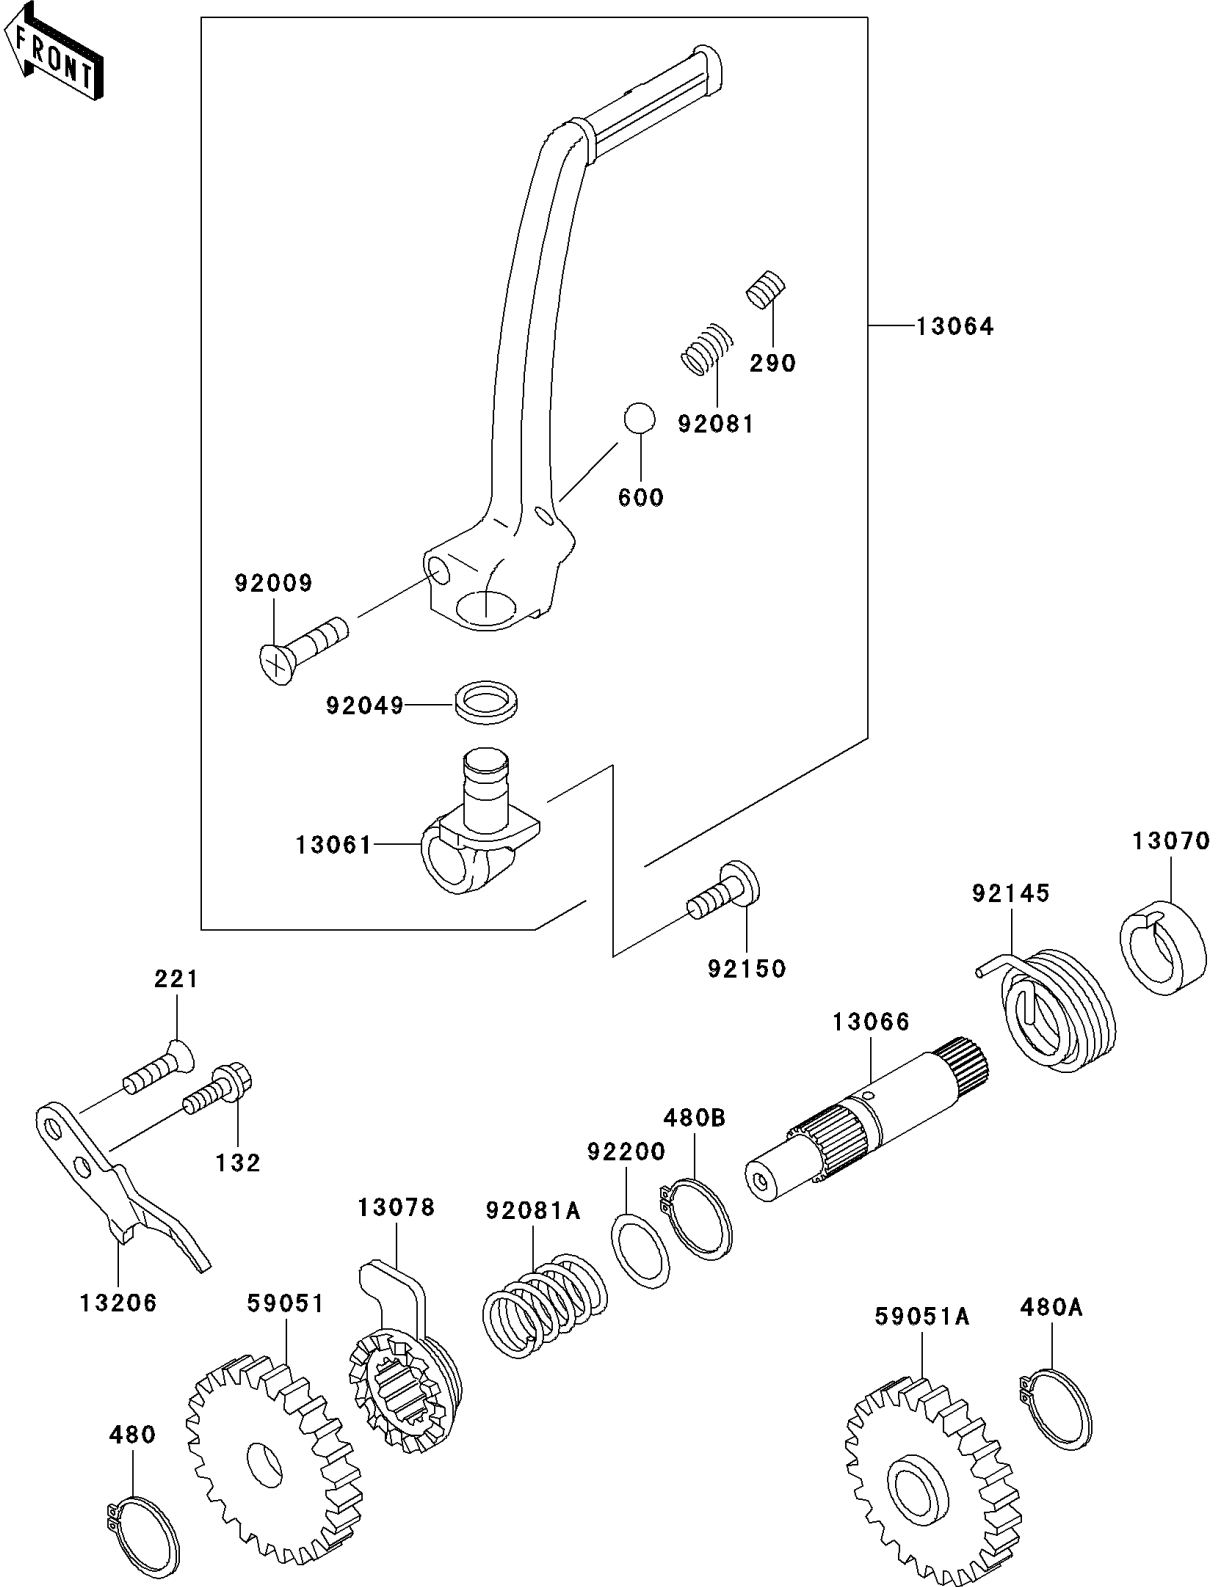

# 2003 KX65 PARTS DIAGRAM

Kickstarter Mechanism

E1340

## 2003 KX65 PARTS LIST

### Kickstarter Mechanism

ITEM NAME	PART NUMBER	QUANTITY
BOLT-FLANGED-SMALL (Ref # 132)	132G0616	1
SCREW-CSK-CROS,6X18 (Ref # 221)	221B0618	1
SCREW-SET-SOCKET (Ref # 290)	290P0808	1
CIRCLIP-TYPE-C,12MM (Ref # 480)	480J1200	1
CIRCLIP-TYPE-C,15MM (Ref # 480A)	480J1500	1
CIRCLIP-TYPE-C,16MM (Ref # 480B)	480J1600	1
BALL-STEEL,1/4" (Ref # 600)	600A0800	1
BOSS,KICK PEDAL (Ref # 13061)	13061-1712	1
LEVER-ASSY-KICK,PEDAL (Ref # 13064)	13064-1196	1
SHAFT-KICK (Ref # 13066)	13066-1097	1
GUIDE (Ref # 13070)	13070-1314	1
RATCHET (Ref # 13078)	13078-1004	1
GUIDE-KICK (Ref # 13206)	13206-1067	1
GEAR-SPUR,32T (Ref # 59051)	59051-1026	1
GEAR-SPUR,30T (Ref # 59051A)	59051-1027	1
SCREW,6X27 (Ref # 92009)	92009-1607	1
SEAL-OIL,SR12162.5 (Ref # 92049)	92049-1468	1
SPRING,KICK PEDAL (Ref # 92081)	92081-020	1
SPRING,RATCHET (Ref # 92081A)	92081-122	1
SPRING (Ref # 92145)	92145-1058	1
BOLT,SOCKET,6X16 (Ref # 92150)	92150-1673	1
WASHER,KICKSHAFT (Ref # 92200)	92200-1209	1