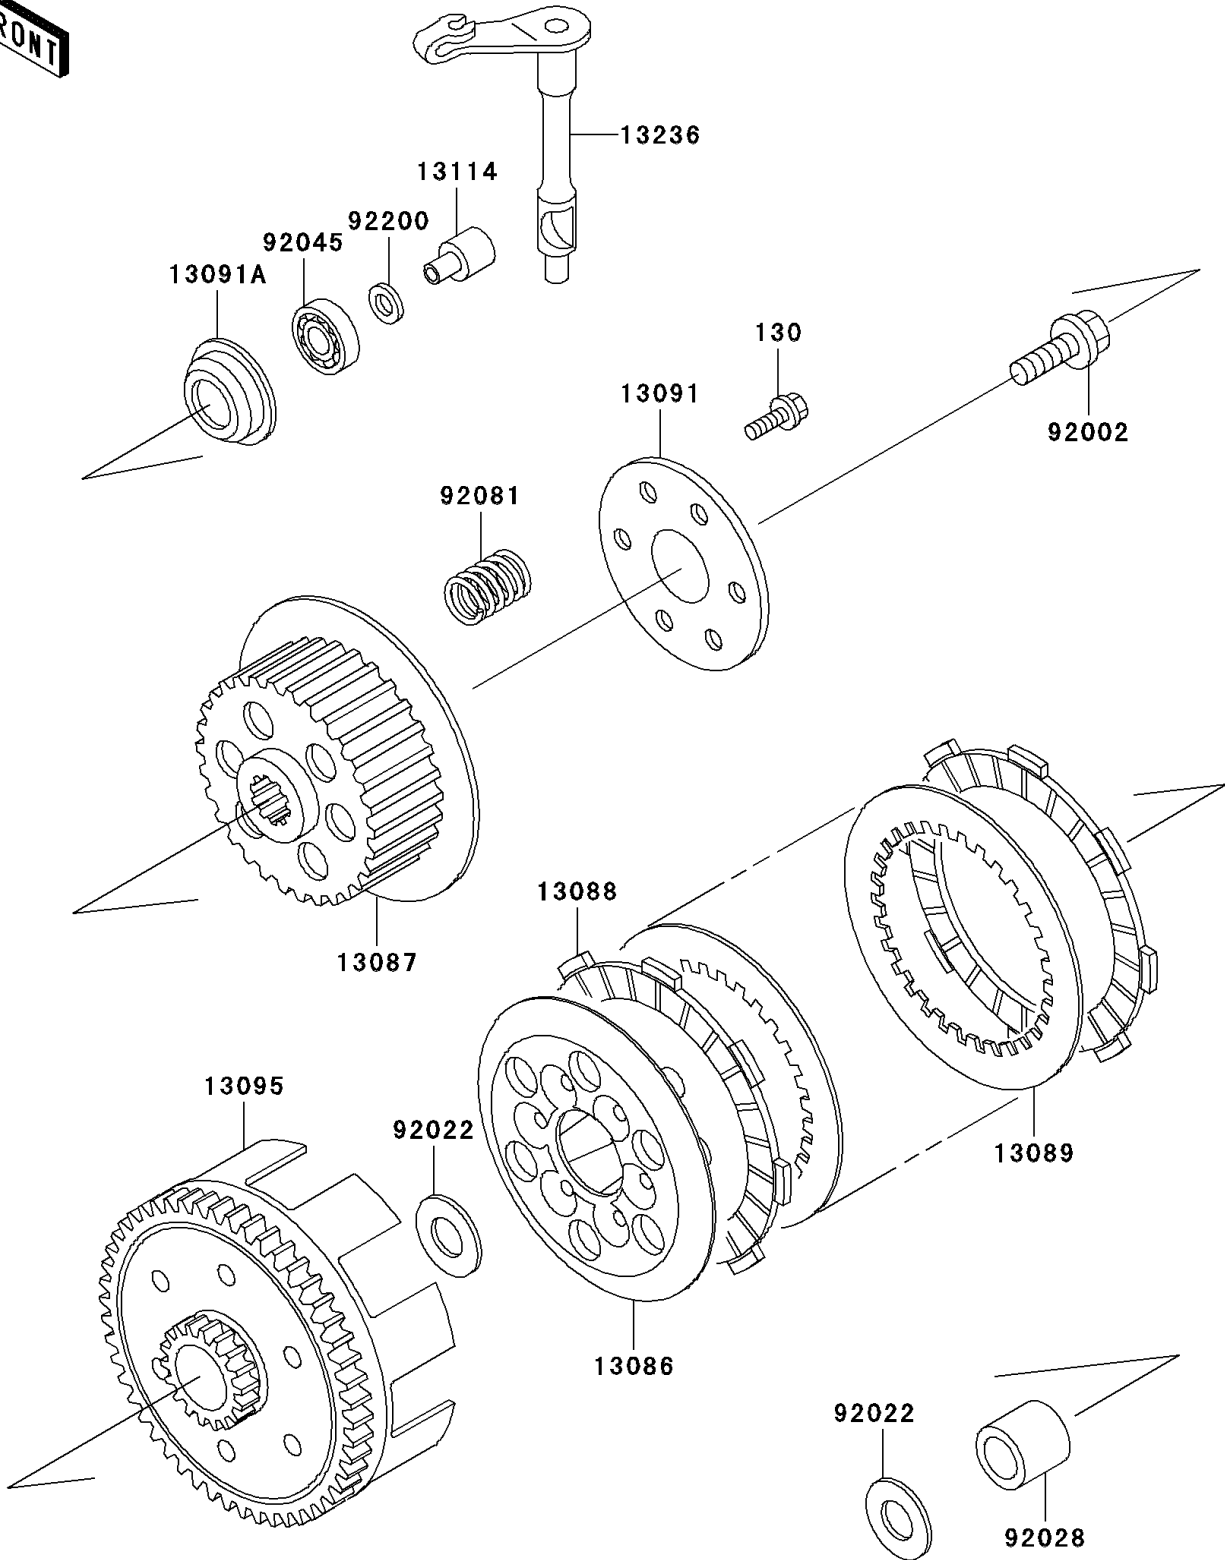

2003 KX65 PARTS DIAGRAM

Clutch

E1350

2003 KX65 PARTS LIST

Clutch

ITEM NAME	PART NUMBER	QUANTITY
BOLT-FLANGED (Ref # 130)	130P0520	6
WHEEL-CLUTCH (Ref # 13086)	13086-1002	1
HUB-CLUTCH (Ref # 13087)	13087-1051	1
PLATE-FRICTION (Ref # 13088)	13088-1010	5
PLATE-CLUTCH (Ref # 13089)	13089-1087	4
HOLDER,CLUTCH SPRING (Ref # 13091)	13091-1115	1
HOLDER,CLUTCH PUSHER (Ref # 13091A)	13091-1133	1
HOUSING-COMP-CLUTCH (Ref # 13095)	13095-1042	1
PUSHER-CLUTCH (Ref # 13114)	13114-1055	1
LEVER-COMP,RELEASE (Ref # 13236)	13236-1338	1
BOLT,10X30 (Ref # 92002)	92002-1697	1
WASHER,17.3X28X1 (Ref # 92022)	92022-255	2
BUSHING (Ref # 92028)	92028-1967	1
BEARING-BALL,627 (Ref # 92045)	92045-1236	1
SPRING,CLUTCH (Ref # 92081)	92081-1175	6
WASHER,7X12.5X0.8 (Ref # 92200)	92200-1197	1