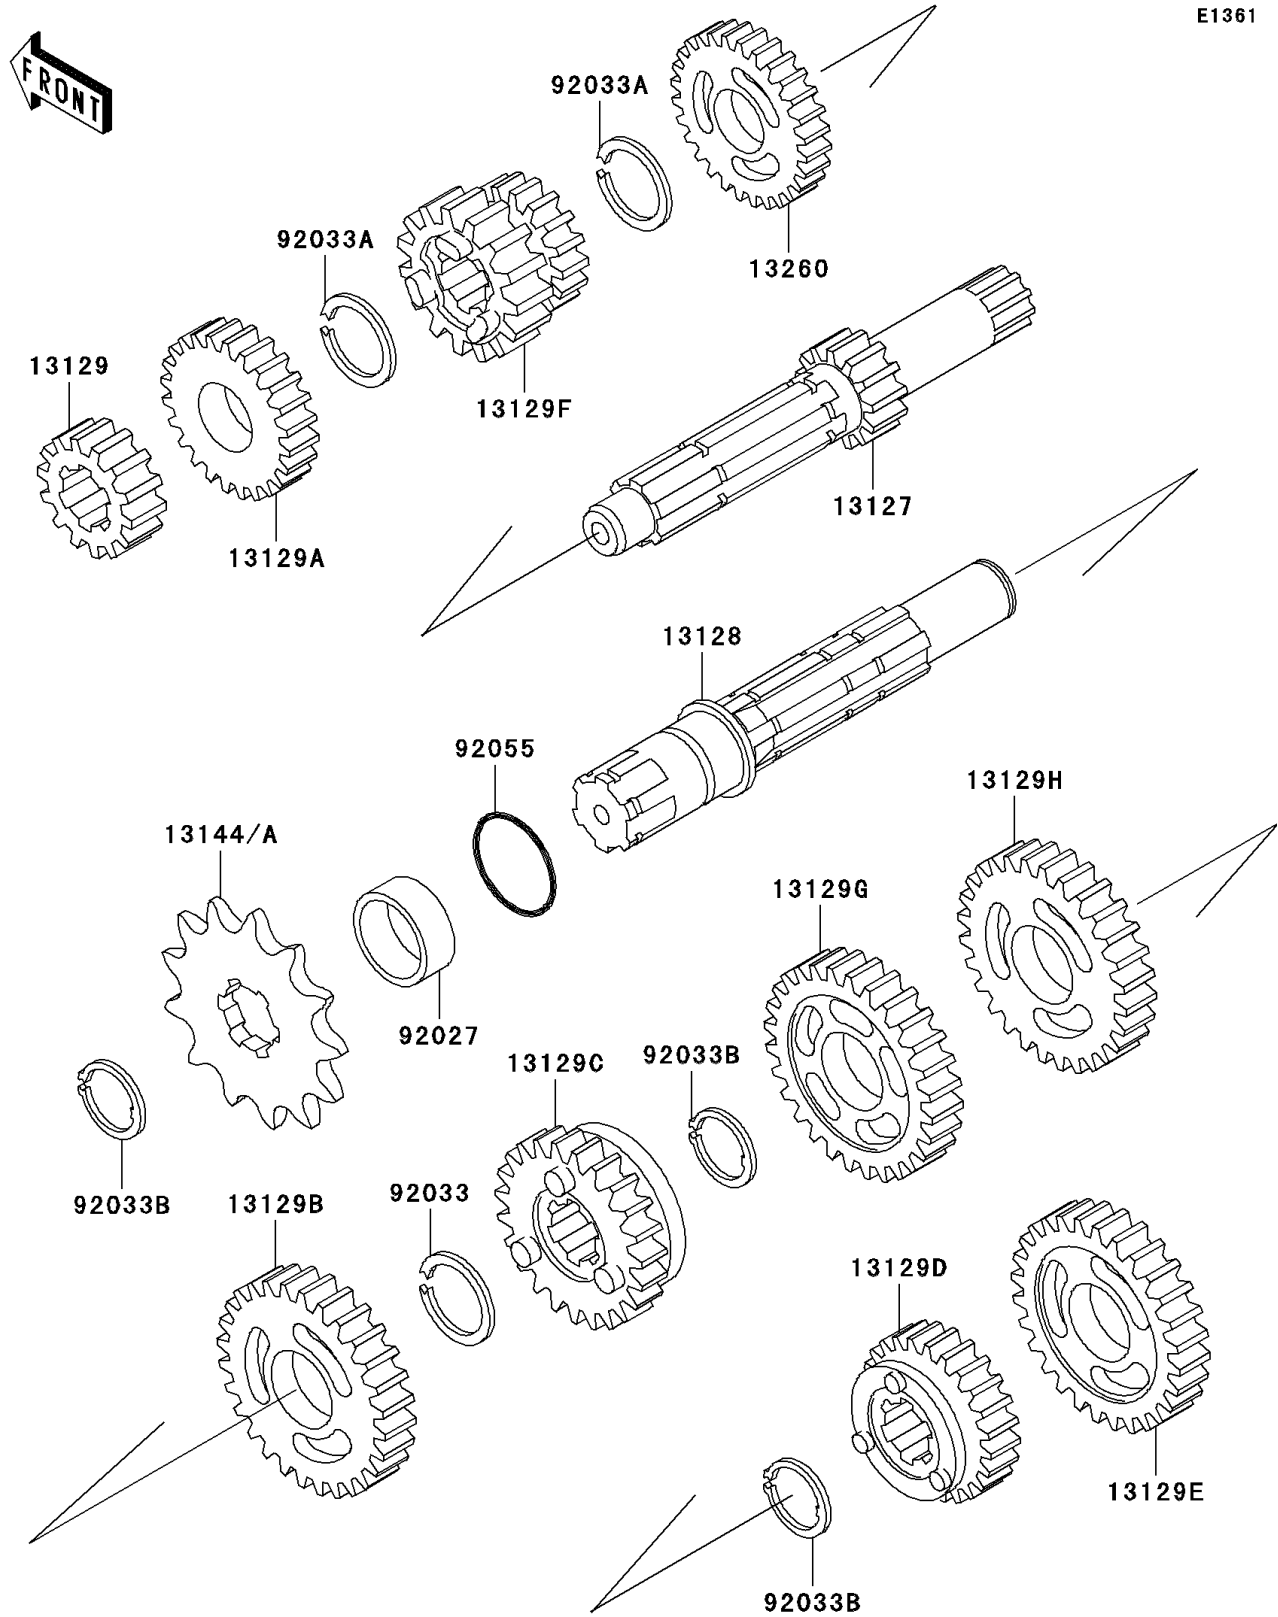

2002 KX65 PARTS DIAGRAM

Transmission

E1361

2002 KX65 PARTS LIST

Transmission

ITEM NAME	PART NUMBER	QUANTITY
SHAFT-TRANSMISSION INPUT,13T (Ref # 13127)	13127-1105	1
SHAFT-TRANSMISSION OUTPUT (Ref # 13128)	13128-1028	1
GEAR,INPUT 2ND,16T (Ref # 13129)	13129-1215	1
GEAR,INPUT 5TH,23T (Ref # 13129A)	13129-1343	1
GEAR,OUTPUT 2ND,34T (Ref # 13129B)	13129-1345	1
GEAR,OUTPUT 5TH,28T (Ref # 13129C)	13129-1348	1
GEAR,OUTPUT TOP,26T (Ref # 13129D)	13129-1349	1
GEAR,OUTPUT LOW,37T (Ref # 13129E)	13129-1515	1
GEAR,INPUT 3RD&4TH,21T&18T (Ref # 13129F)	13129-1611	1
GEAR,OUTPUT 4TH,30T (Ref # 13129G)	13129-1612	1
GEAR,OUTPUT 3RD,31T (Ref # 13129H)	13129-1654	1
SPROCKET-OUTPUT,14T (Ref # 13144)	13144-1022	1
SPROCKET-OUTPUT,13T (Ref # 13144A)	13144-1023	1
GEAR,INPUT TOP,24T (Ref # 13260)	13260-1542	1
COLLAR,20X25X12.5 (Ref # 92027)	92027-1077	1
RING-SNAP,18MM (Ref # 92033)	92033-029	1
RING-SNAP,17MM (Ref # 92033A)	92033-1060	2
RING-SNAP,18MM (Ref # 92033B)	92033-1079	3
RING-O,17.5X1.5 (Ref # 92055)	92055-022	1