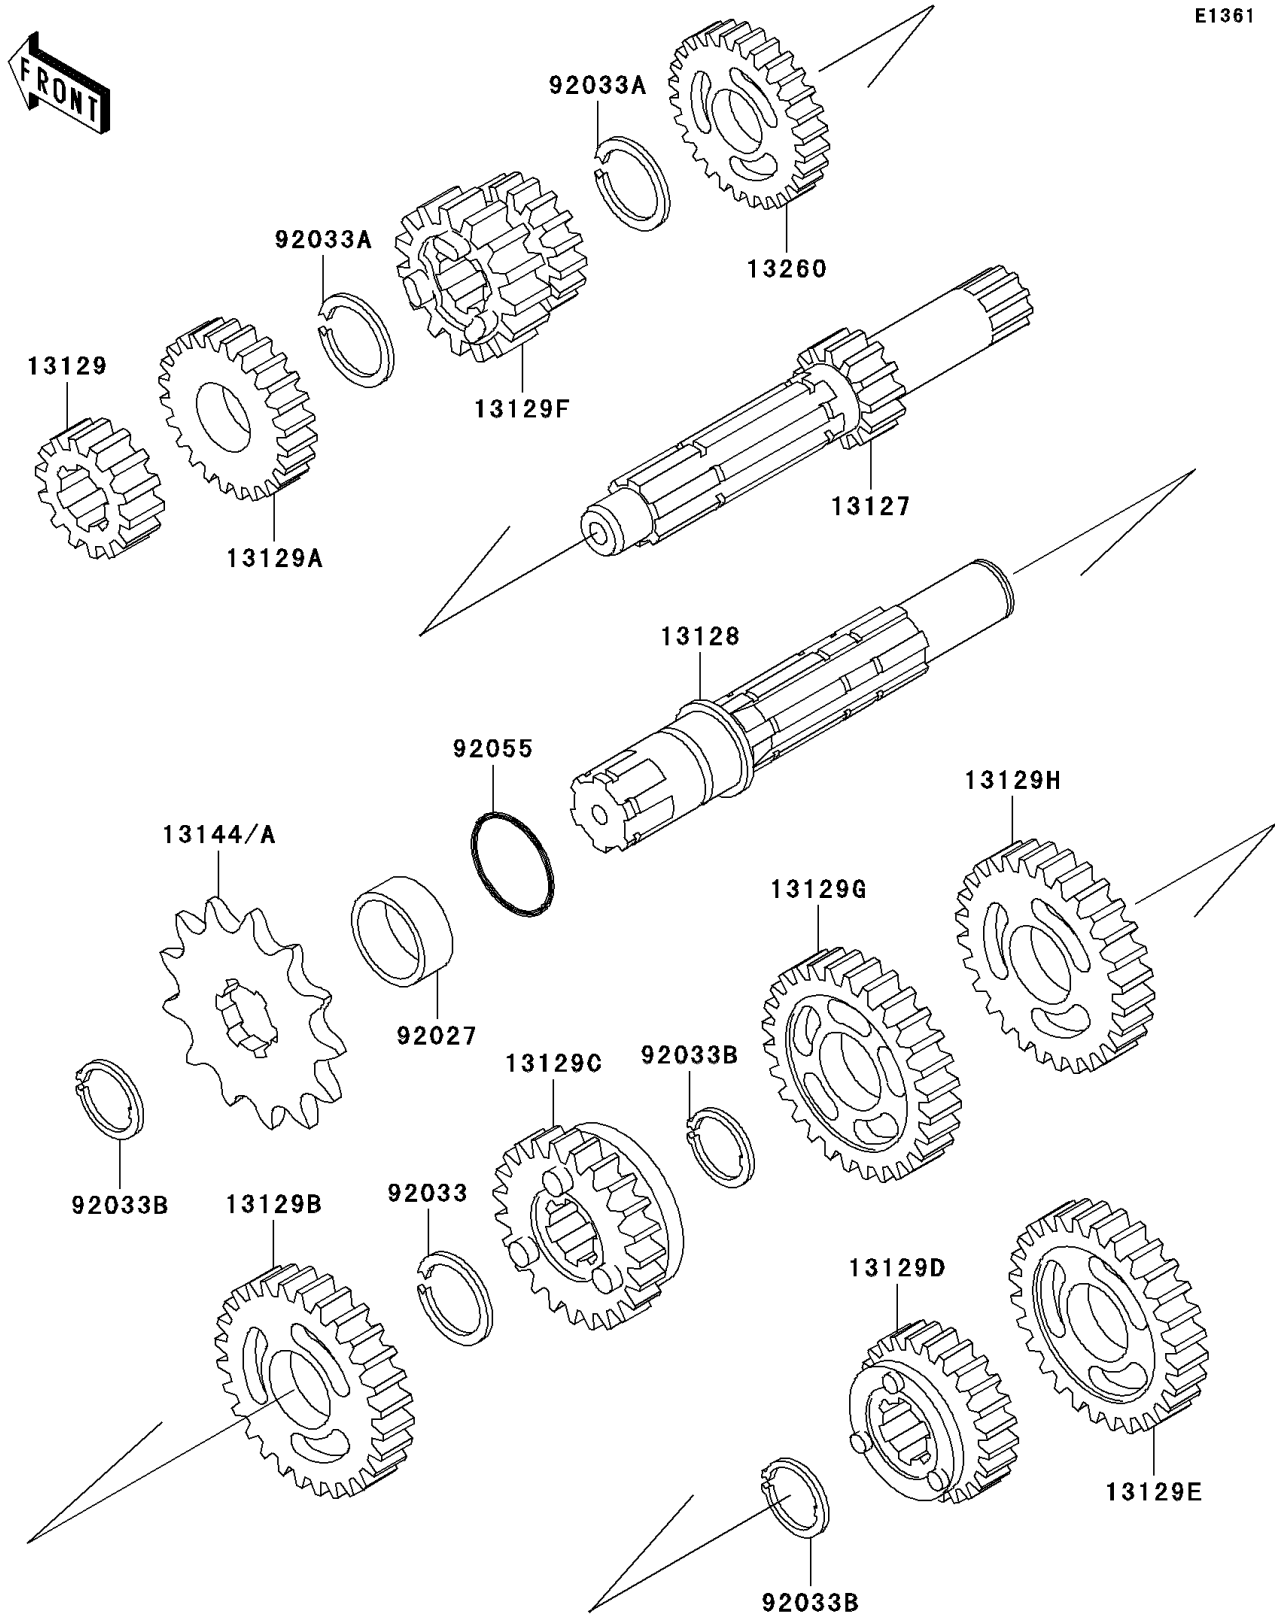

2003 KX65 PARTS DIAGRAM

Transmission

E1361

2003 KX65 PARTS LIST

Transmission

ITEM NAME	PART NUMBER	QUANTITY
SHAFT-TRANSMISSION INPUT,13T (Ref # 13127)	13127-1105	1
SHAFT-TRANSMISSION OUTPUT (Ref # 13128)	13128-1028	1
GEAR,INPUT 2ND,16T (Ref # 13129)	13129-1215	1
GEAR,INPUT 5TH,23T (Ref # 13129A)	13129-1343	1
GEAR,OUTPUT 2ND,34T (Ref # 13129B)	13129-1345	1
GEAR,OUTPUT 5TH,28T (Ref # 13129C)	13129-1348	1
GEAR,OUTPUT TOP,26T (Ref # 13129D)	13129-1349	1
GEAR,OUTPUT LOW,37T (Ref # 13129E)	13129-1515	1
GEAR,INPUT 3RD&4TH,21T&18T (Ref # 13129F)	13129-1611	1
GEAR,OUTPUT 4TH,30T (Ref # 13129G)	13129-1612	1
GEAR,OUTPUT 3RD,31T (Ref # 13129H)	13129-1654	1
SPROCKET-OUTPUT,14T (Ref # 13144)	13144-1022	1
SPROCKET-OUTPUT,13T (Ref # 13144A)	13144-1023	1
GEAR,INPUT TOP,24T (Ref # 13260)	13260-1542	1
COLLAR,20X25X12.5 (Ref # 92027)	92027-1077	1
RING-SNAP,18MM (Ref # 92033)	92033-029	1
RING-SNAP,17MM (Ref # 92033A)	92033-1060	2
RING-SNAP,18MM (Ref # 92033B)	92033-1079	3
RING-O,17.5X1.5 (Ref # 92055)	92055-022	1