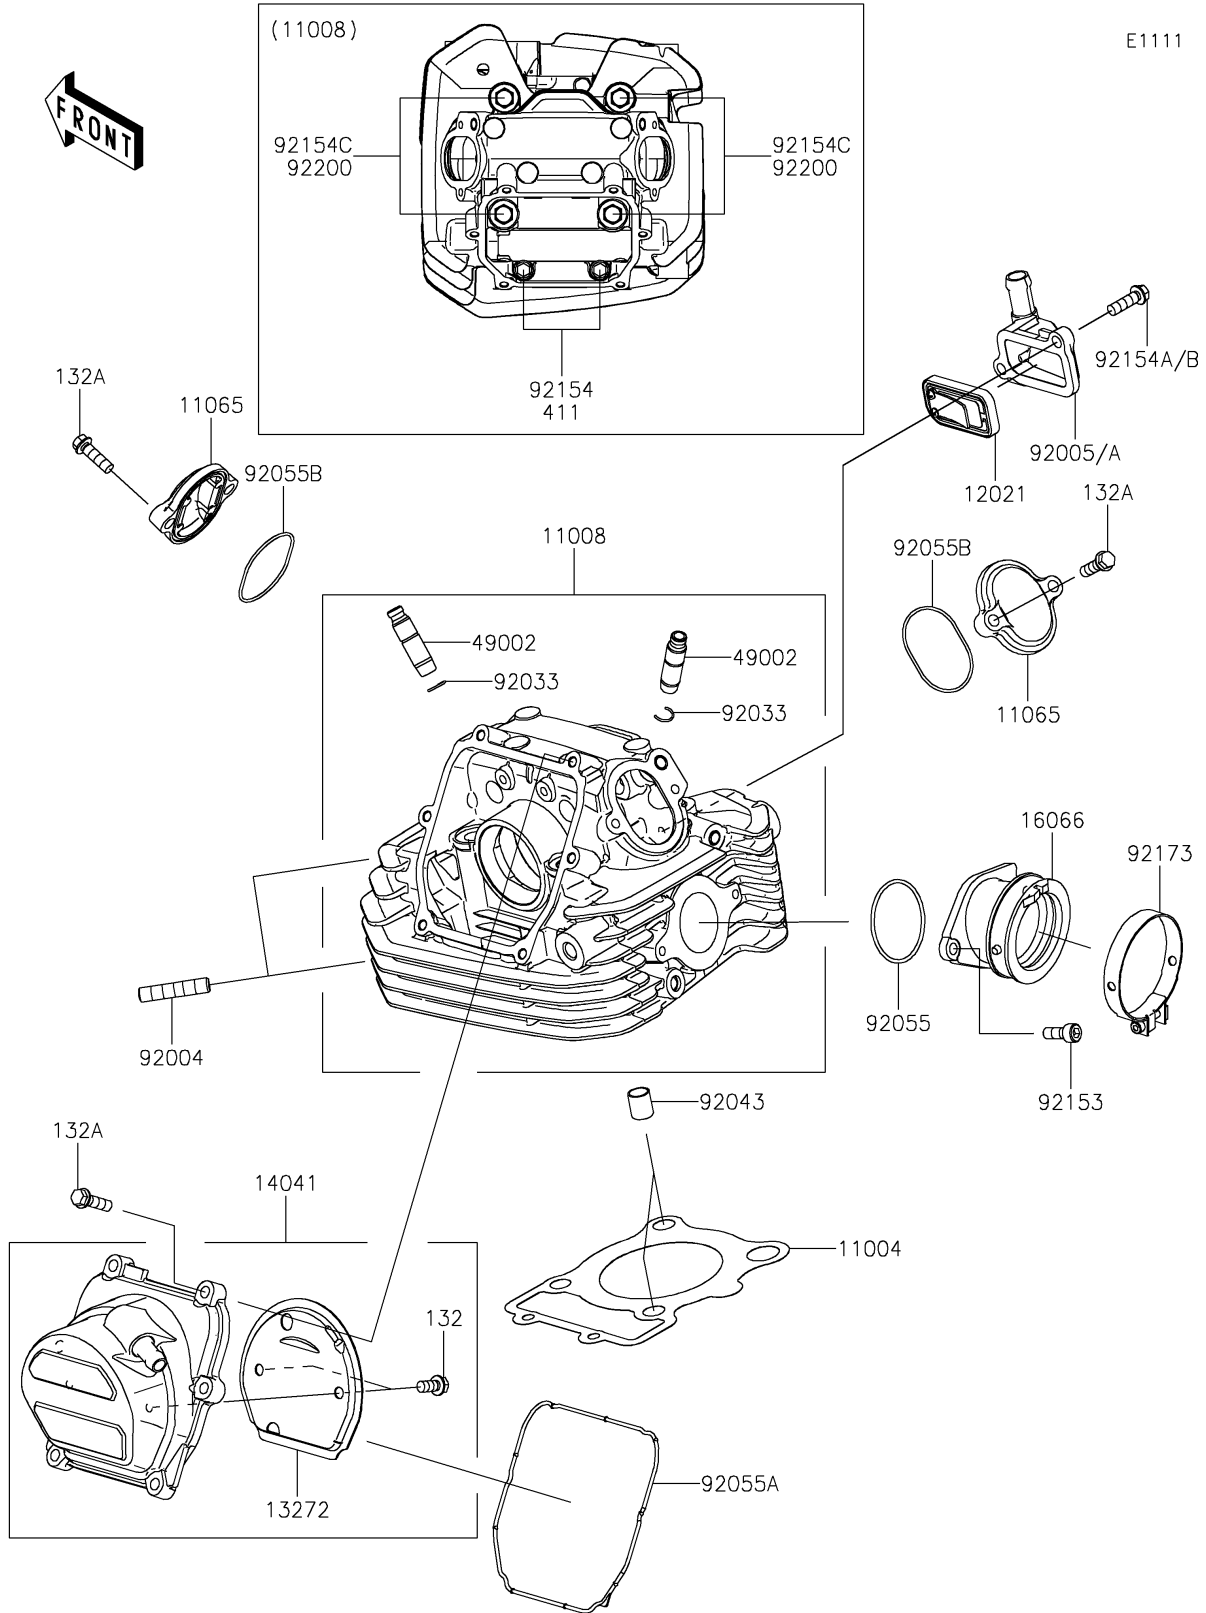

2021 KLX® 230R PARTS DIAGRAM

Cylinder Head

2021 KLX® 230R PARTS LIST

Cylinder Head

ITEM NAME	PART NUMBER	QUANTITY
-----------	-------------	----------