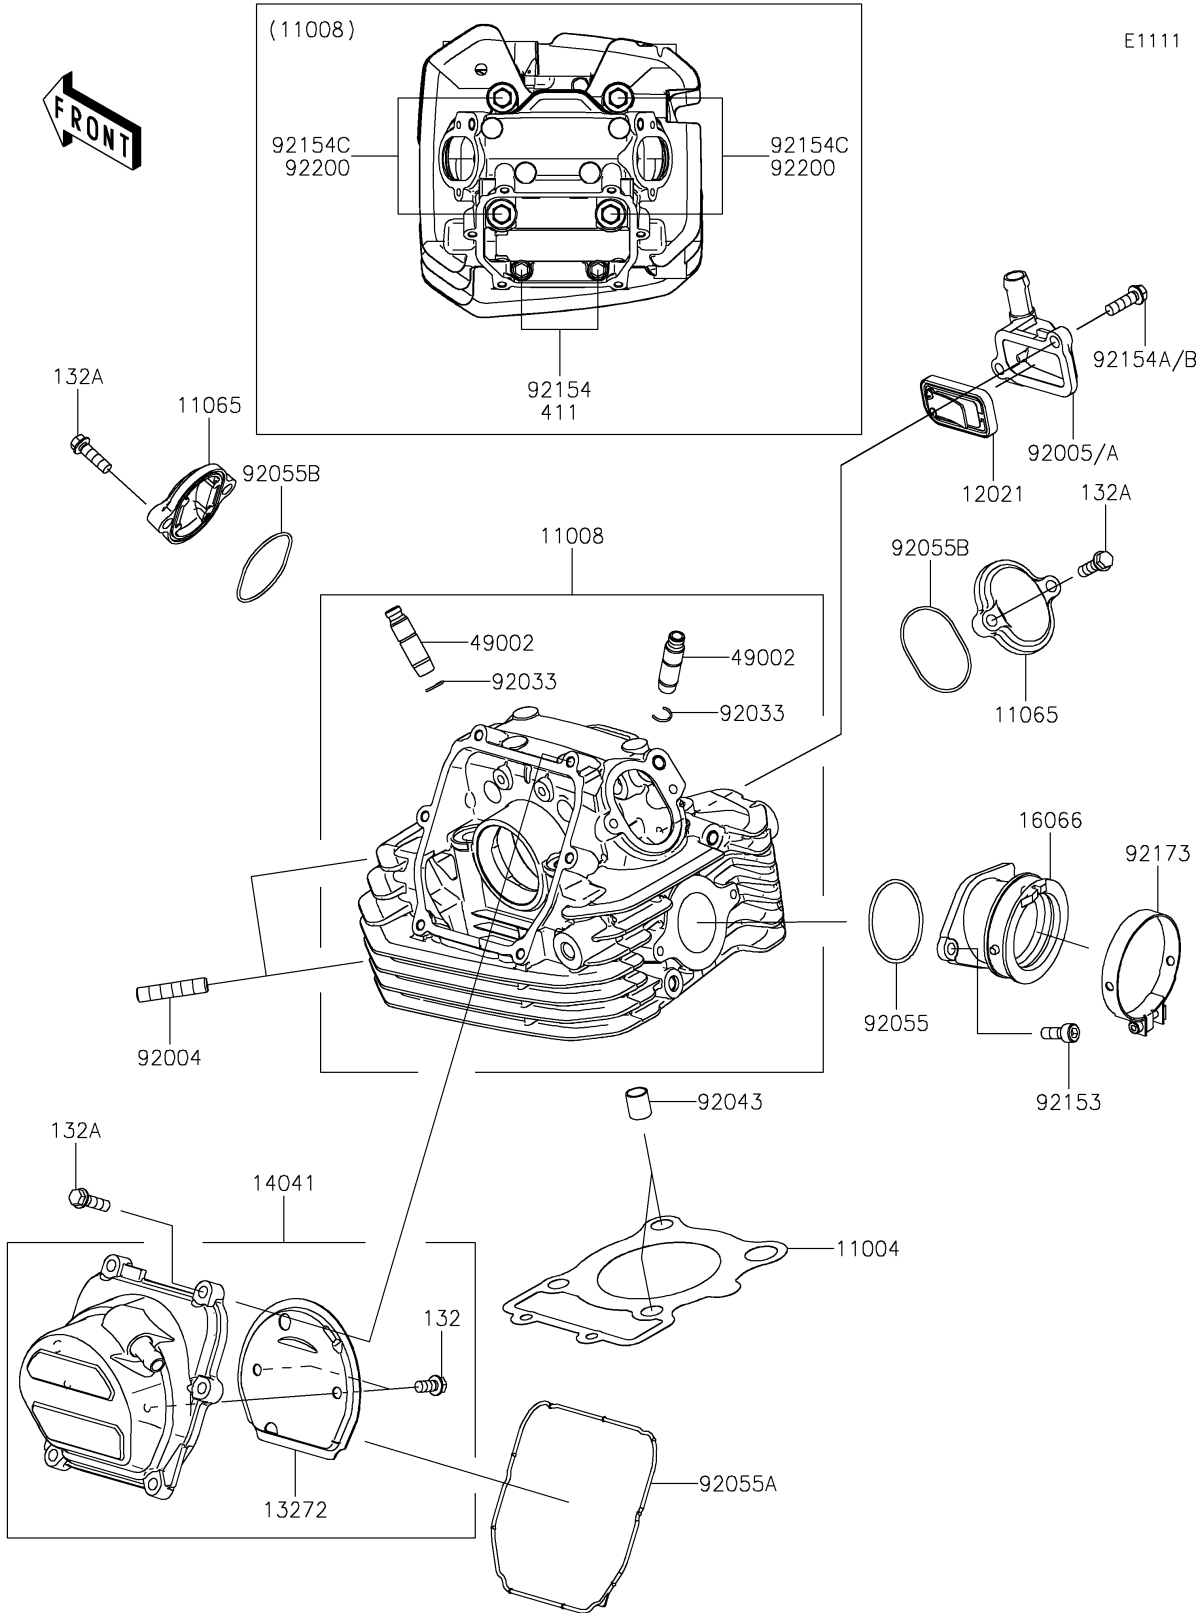

2022 KLX® 230R PARTS DIAGRAM

Cylinder Head

2022 KLX® 230R PARTS LIST

Cylinder Head

ITEM NAME	PART NUMBER	QUANTITY
-----------	-------------	----------