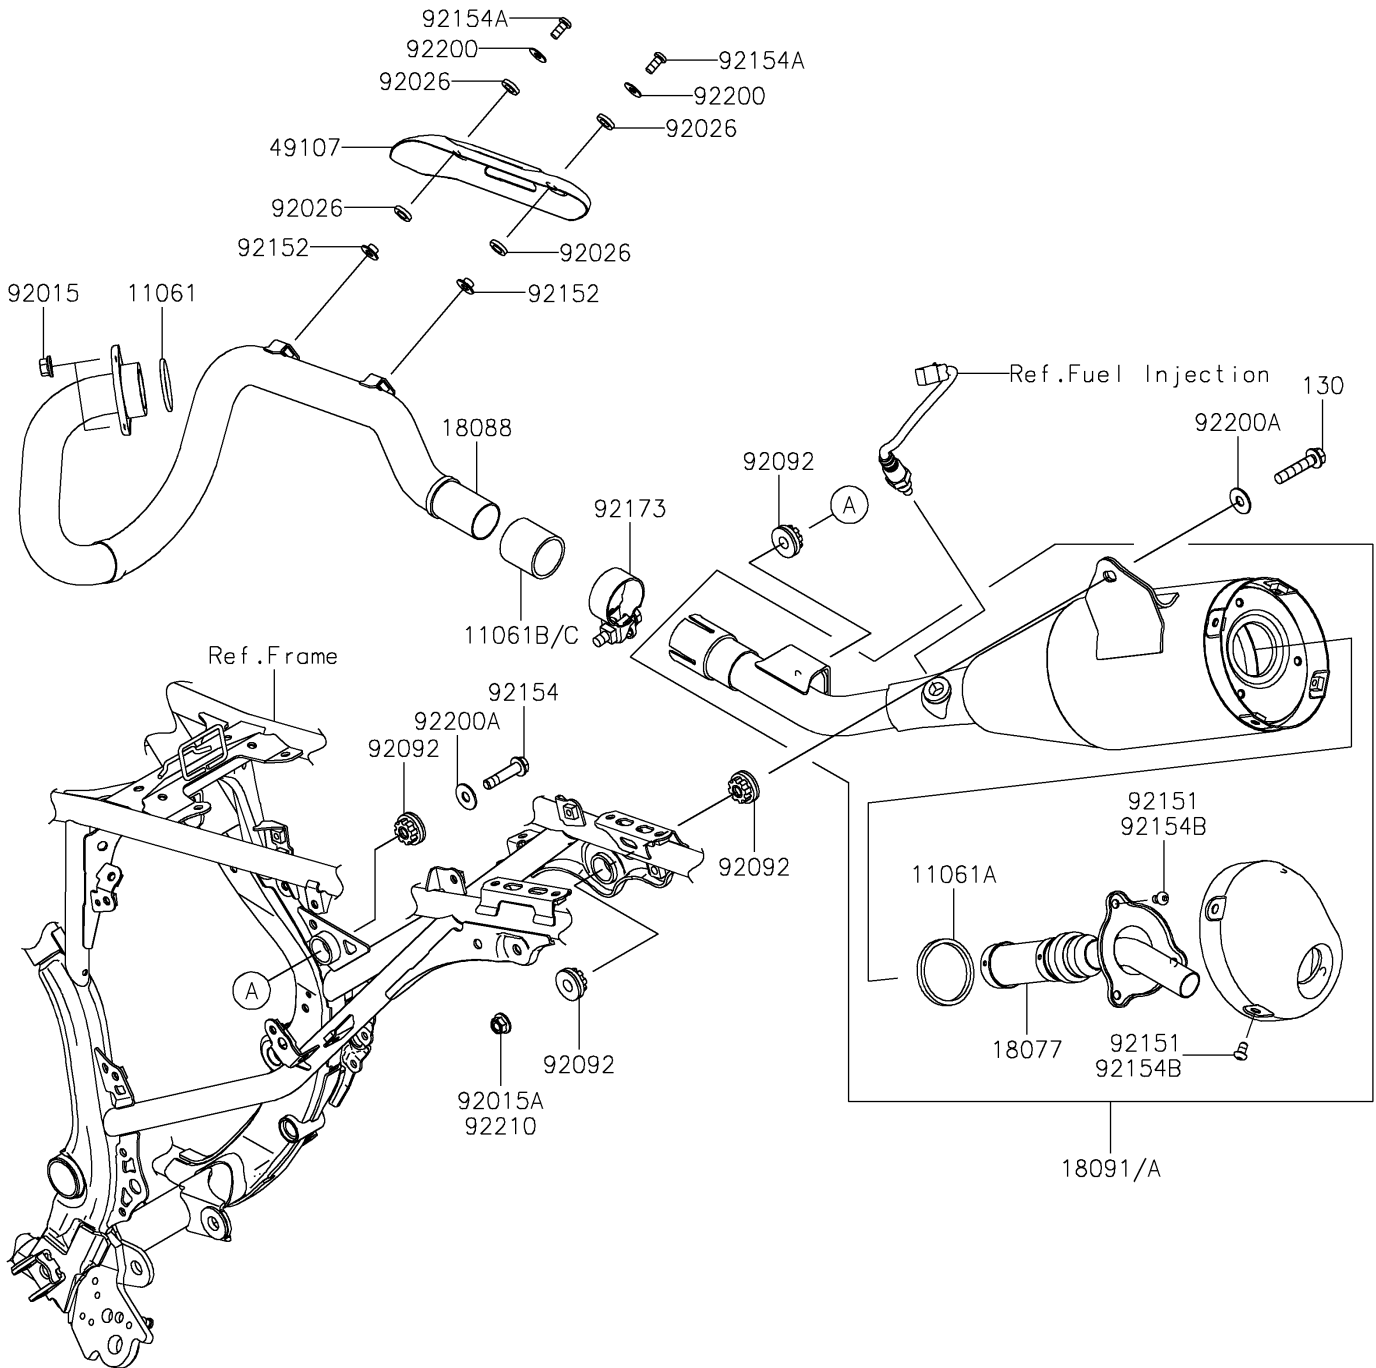

# 2021 KLX® 230R PARTS DIAGRAM

Muffler(s)

E1140

## 2021 KLX® 230R PARTS LIST

### Muffler(s)

ITEM NAME	PART NUMBER	QUANTITY
GASKET,EX PIPE (Ref # 11061)	11061-0027	1
GASKET,J/P-SILENCER (Ref # 11061A)	11061-0174	1
GASKET,EXHAUST PIPE CONNECTING (Ref # 11061B)	11061-1055	1
ARRESTER-SPARK (Ref # 18077)	18077-0046	1
PIPE-EXHAUST (Ref # 18088)	18088-1453	1
BODY-COMP-MUFFLER (Ref # 18091)	18091-1164	1
COVER-EXHAUST PIPE (Ref # 49107)	49107-0813	1
NUT,8MM (Ref # 92015)	92015-1143	2
NUT,8MM (Ref # 92015A)	92015-1432	1
SPACER,8.7X15.2X3 (Ref # 92026)	92026-0868	4
BUSHING-RUBBER (Ref # 92092)	92092-0018	4
BOLT,SOCKET,6X10 (Ref # 92151)	92151-1449	7
COLLAR,6.3X8.3X6.2 (Ref # 92152)	92152-2586	2
BOLT,FLANGED,8X36 (Ref # 92154)	92154-1301	1
BOLT,6X14 (Ref # 92154A)	92154-3955	2
CLAMP (Ref # 92173)	92173-2189	1
WASHER,6.5X16X1 (Ref # 92200)	92200-1974	2
WASHER,8.5X22X1.5 (Ref # 92200A)	92200-1975	2
BOLT-FLANGED,8X40 (Ref # 130)	130CA0840	1