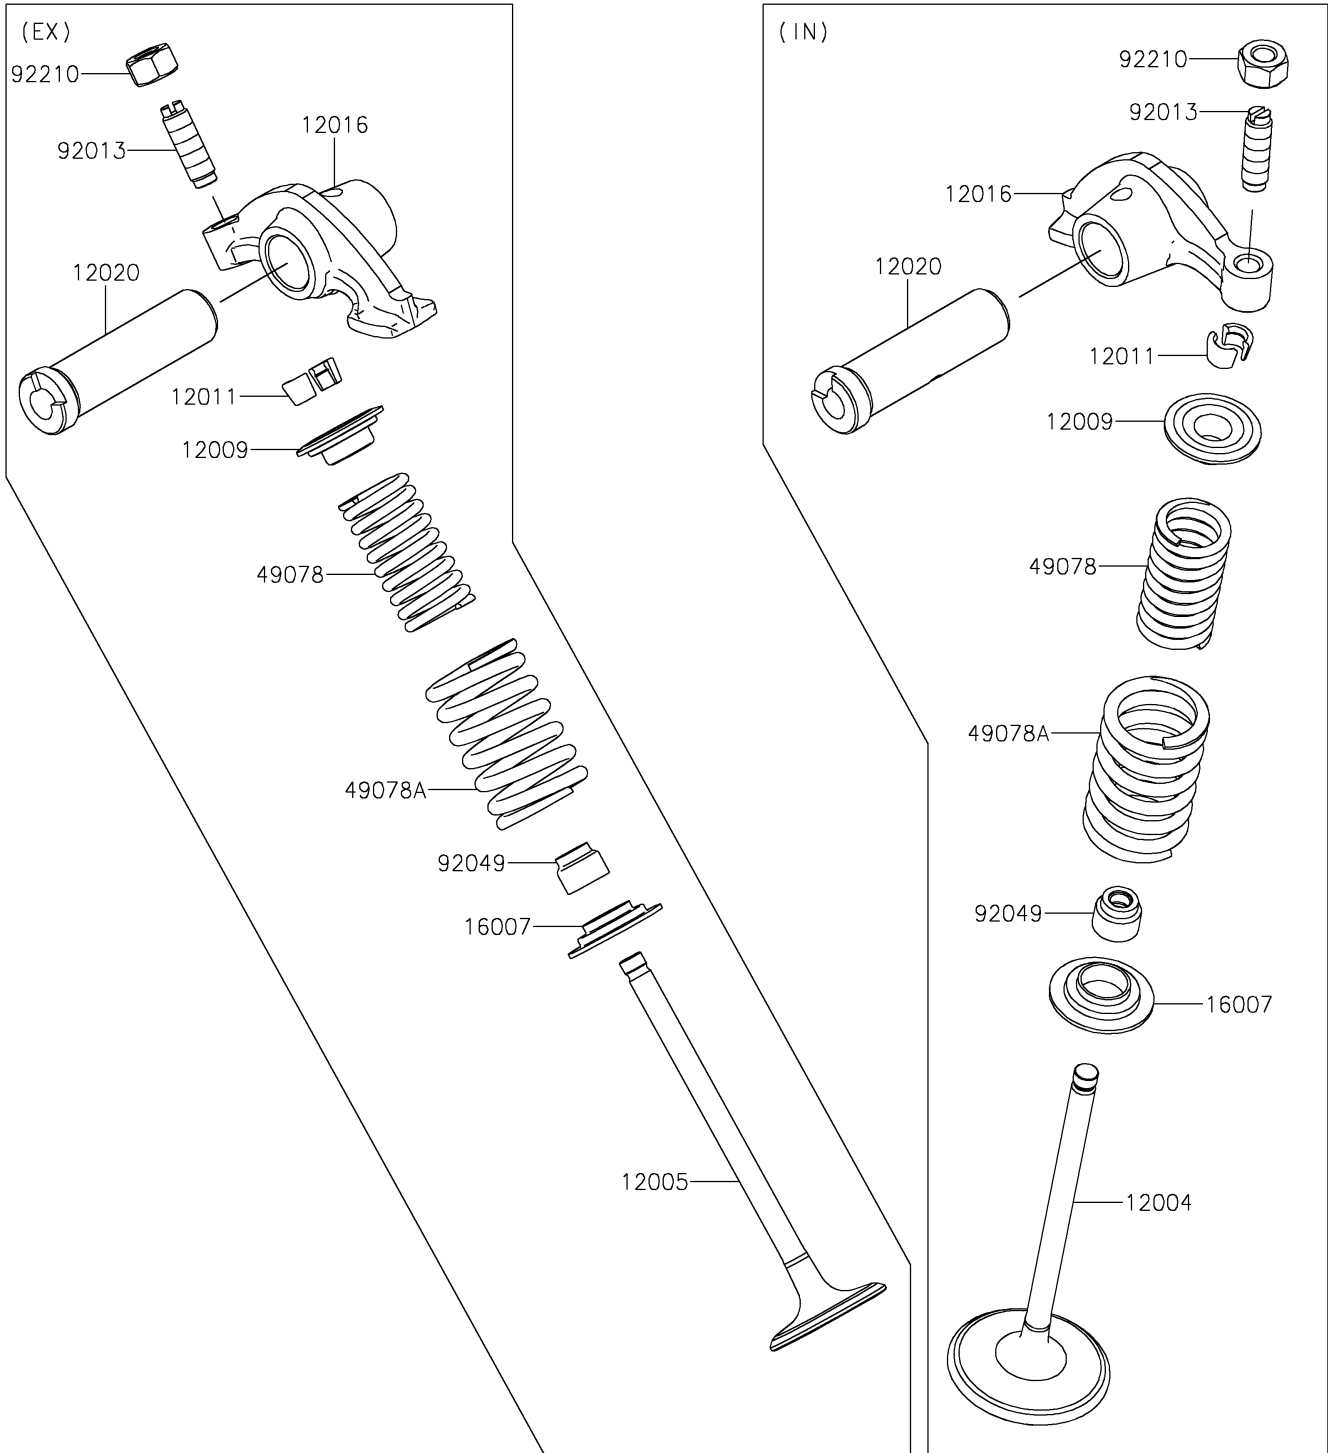

2022 KLX® 230R PARTS DIAGRAM

Valve(s)

E1210

2022 KLX® 230R PARTS LIST

Valve(s)

ITEM NAME	PART NUMBER	QUANTITY
VALVE-INTAKE (Ref # 12004)	12004-0765	1
VALVE-EXHAUST (Ref # 12005)	12005-0790	1
RETAINER-VALVE SPRING (Ref # 12009)	12009-1054	2
COLLET (Ref # 12011)	12011-1003	4
ARM-ROCKER (Ref # 12016)	12016-0728	2
SHAFT-ROCKER (Ref # 12020)	12020-0027	2
SEAT-SPRING (Ref # 16007)	16007-1163	2
SPRING-ENGINE VALVE (Ref # 49078)	49078-0756	2
SPRING-ENGINE VALVE (Ref # 49078A)	49078-0757	2
SCREW,6MM (Ref # 92013)	92013-009	2
SEAL-OIL,RVC2-5.5X8.5X8.3 (Ref # 92049)	92049-1062	2
NUT,6MM (Ref # 92210)	92210-1490	2