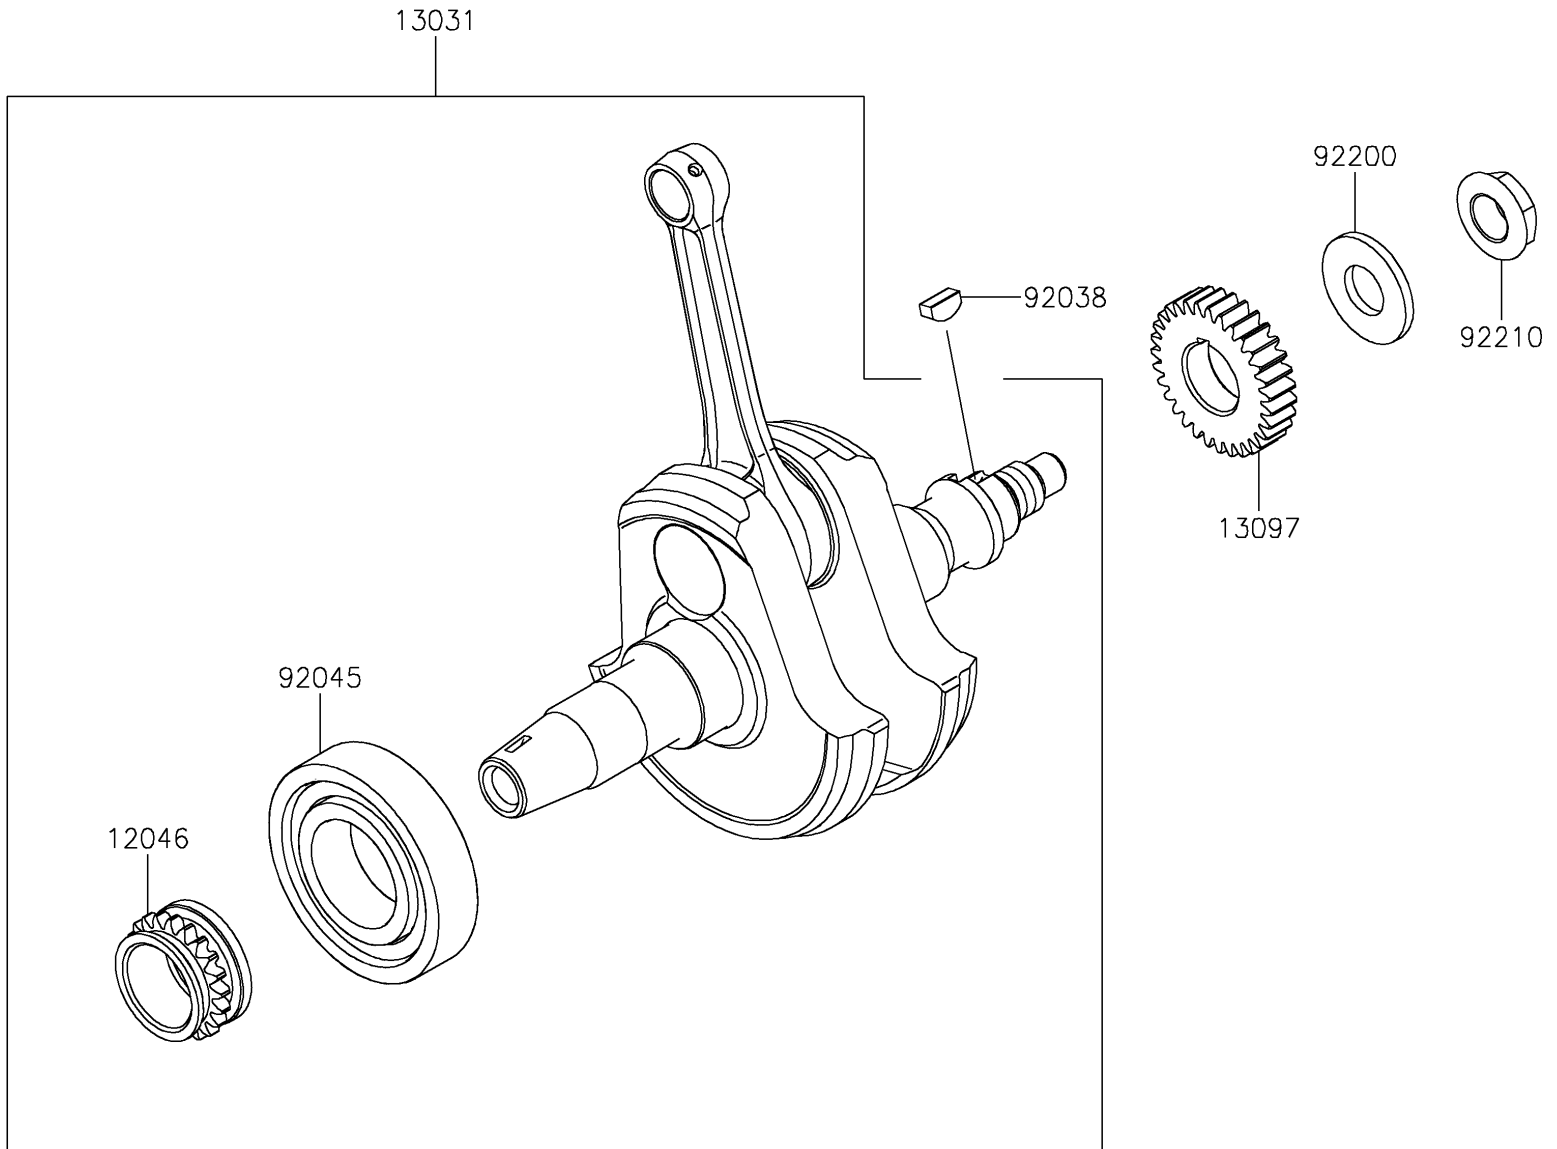

# 2021 KLX® 230R PARTS DIAGRAM

Crankshaft

E1321

## 2021 KLX® 230R PARTS LIST

### Crankshaft

ITEM NAME	PART NUMBER	QUANTITY
SPROCKET,21T (Ref # 12046)	12046-0613	1
CRANKSHAFT-COMP (Ref # 13031)	13031-0909	1
GEAR-PRIMARY SPUR,31T (Ref # 13097)	13097-0603	1
KEY (Ref # 92038)	92038-1057	1
BEARING-BALL,6207CS17 (Ref # 92045)	92045-0906	1
WASHER,16.3X35X3.2 (Ref # 92200)	92200-0119	1
NUT,16MM (Ref # 92210)	92210-1538	1