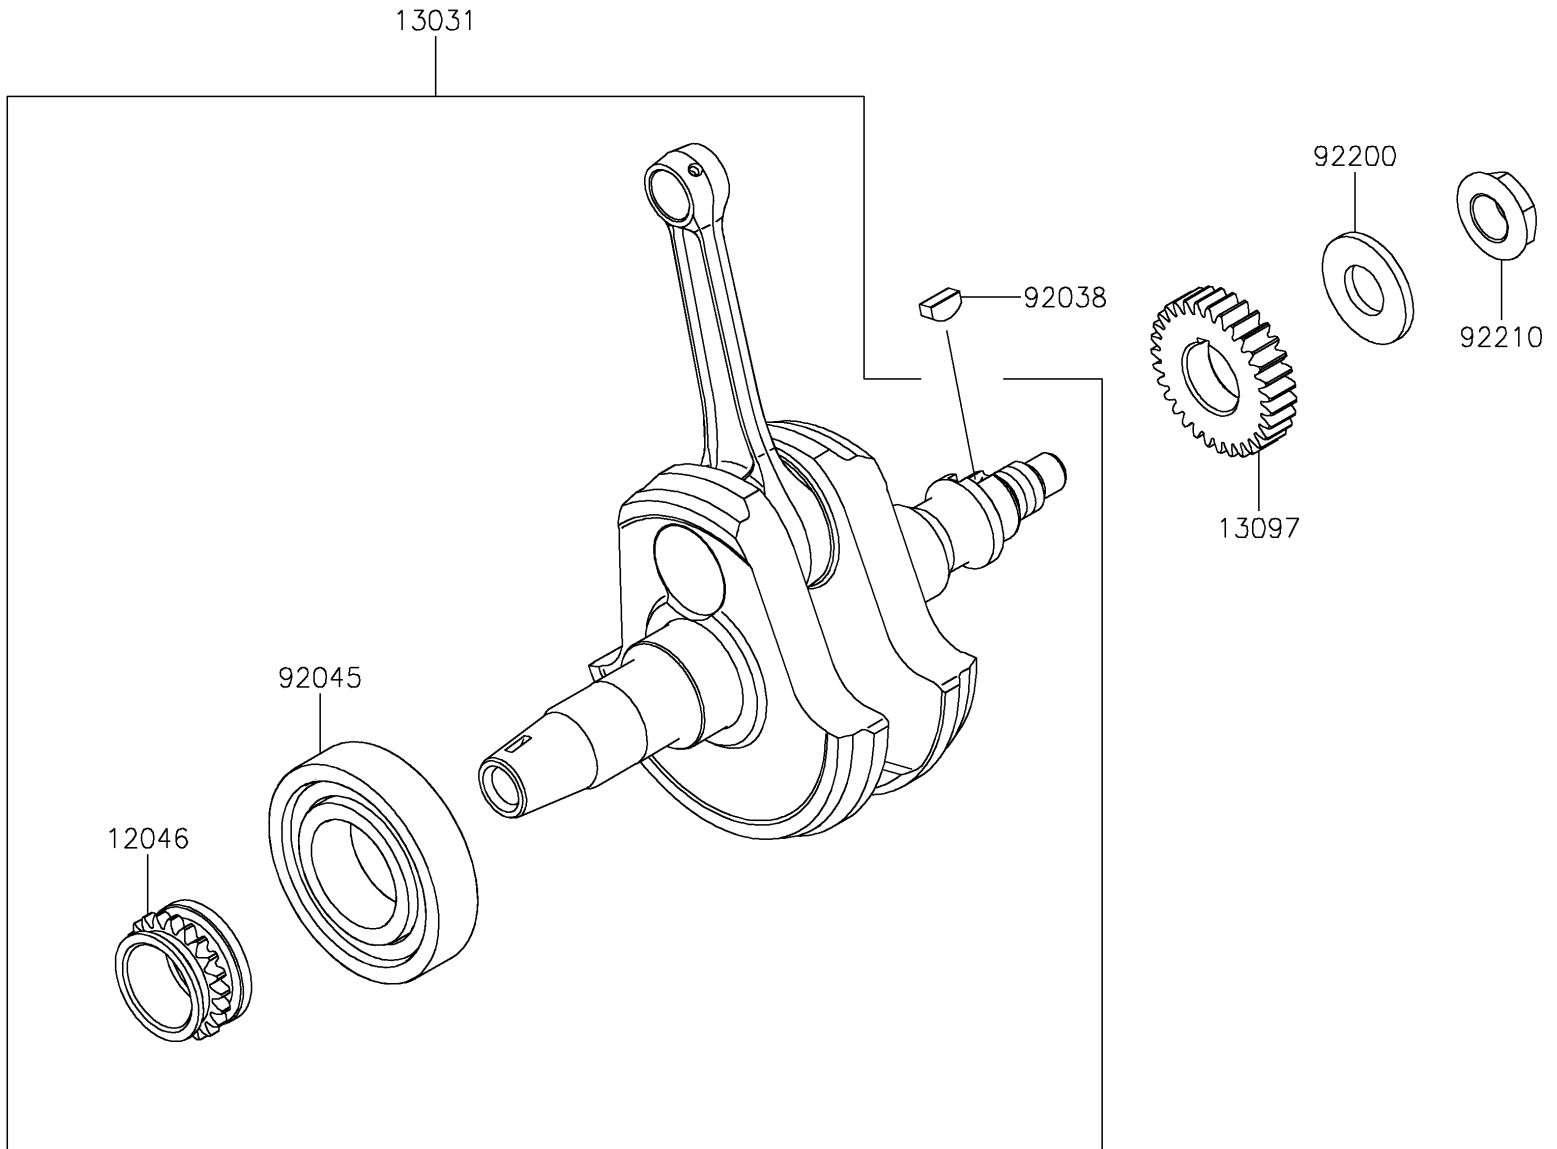

2021 KLX® 230R PARTS DIAGRAM

Crankshaft

E1321

2021 KLX® 230R PARTS LIST

Crankshaft

ITEM NAME	PART NUMBER	QUANTITY
SPROCKET,21T (Ref # 12046)	12046-0613	1
CRANKSHAFT-COMP (Ref # 13031)	13031-0909	1
GEAR-PRIMARY SPUR,31T (Ref # 13097)	13097-0603	1
KEY (Ref # 92038)	92038-1057	1
BEARING-BALL,6207CS17 (Ref # 92045)	92045-0906	1
WASHER,16.3X35X3.2 (Ref # 92200)	92200-0119	1
NUT,16MM (Ref # 92210)	92210-1538	1