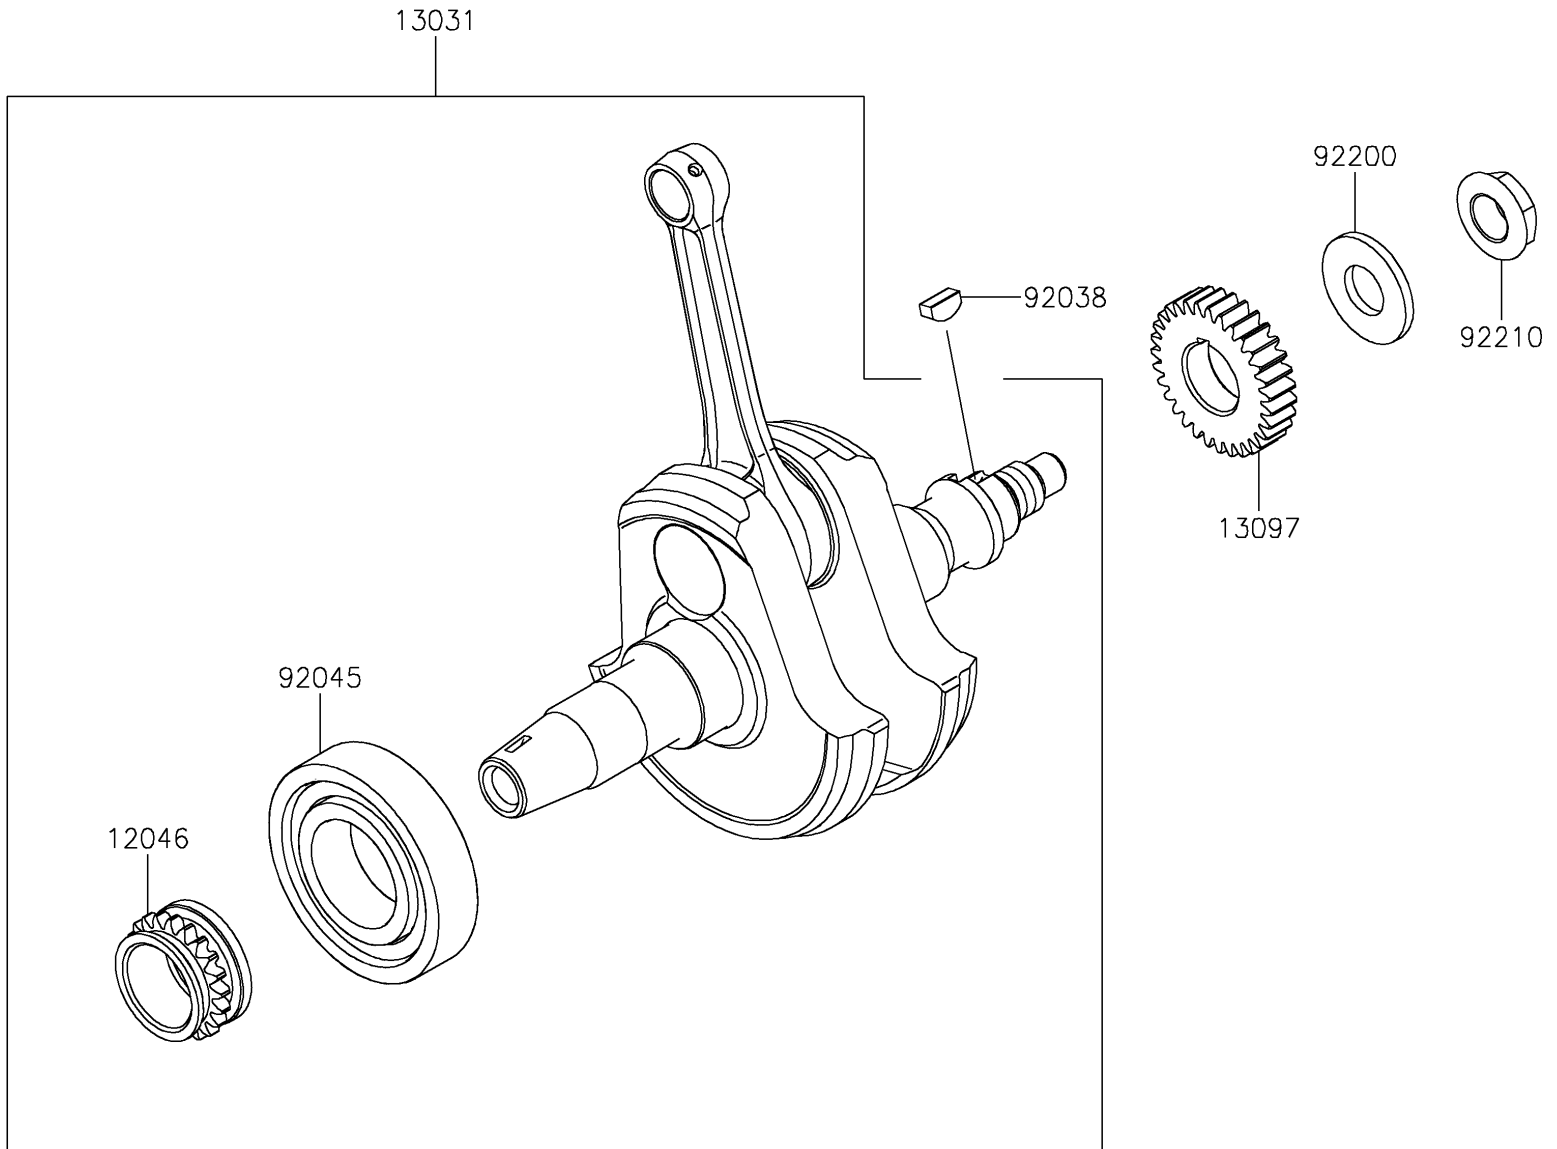

2022 KLX® 230R PARTS DIAGRAM

Crankshaft

E1321

2022 KLX® 230R PARTS LIST

Crankshaft

ITEM NAME	PART NUMBER	QUANTITY
SPROCKET,21T (Ref # 12046)	12046-0613	1
CRANKSHAFT-COMP (Ref # 13031)	13031-0909	1
GEAR-PRIMARY SPUR,31T (Ref # 13097)	13097-0603	1
KEY (Ref # 92038)	92038-1057	1
BEARING-BALL,6207CS17 (Ref # 92045)	92045-0906	1
WASHER,16.3X35X3.2 (Ref # 92200)	92200-0119	1
NUT,16MM (Ref # 92210)	92210-1538	1