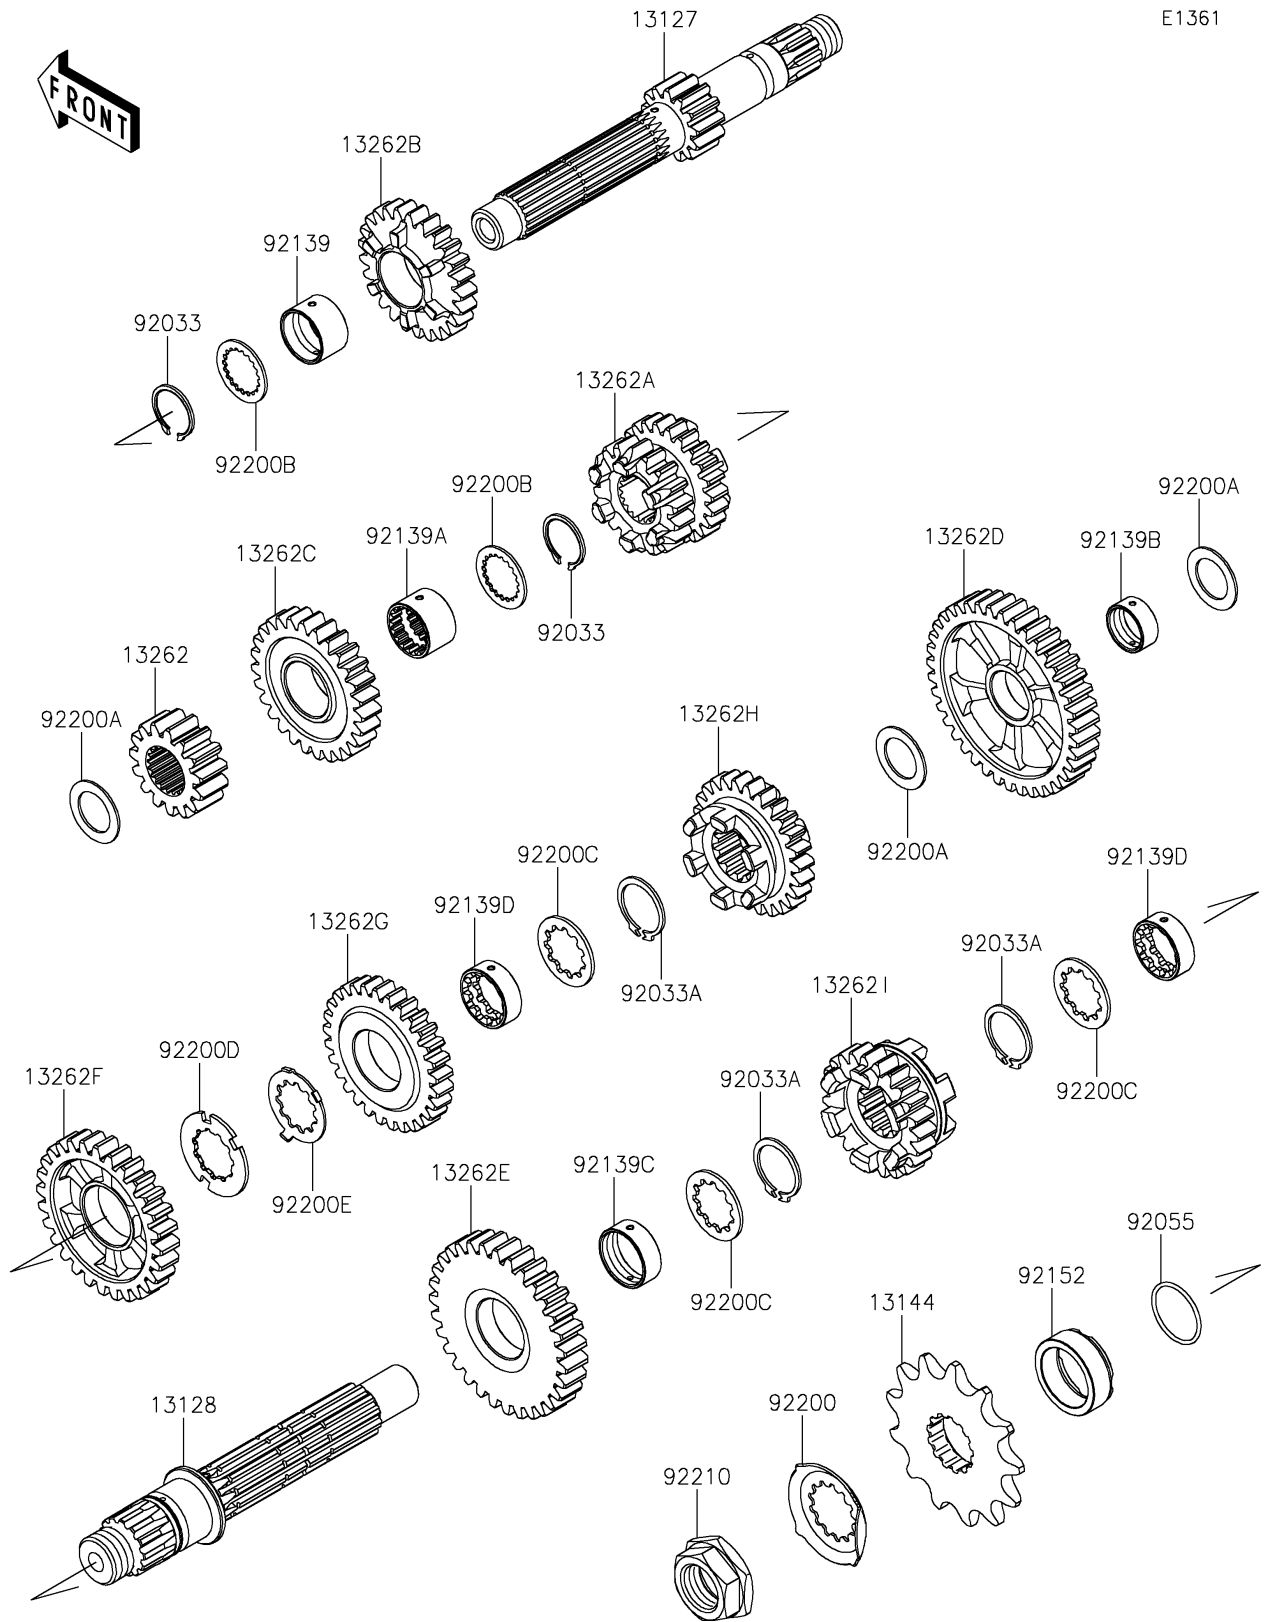

# 2021 KLX® 230R PARTS DIAGRAM

Transmission

E1361

## 2021 KLX® 230R PARTS LIST

### Transmission

ITEM NAME	PART NUMBER	QUANTITY
SHAFT-TRANSMISSION INPUT (Ref # 13127)	13127-0698	1
SHAFT-TRANSMISSION OUTPUT (Ref # 13128)	13128-0712	1
SPROCKET-OUTPUT,13T (Ref # 13144)	13144-0591	1
GEAR,INPUT 2ND,15T (Ref # 13262)	13262-1368	1
GEAR,INPUT 3RD&4TH,18T&23T (Ref # 13262A)	13262-1369	1
GEAR,INPUT 5TH,25T (Ref # 13262B)	13262-1370	1
GEAR,INPUT 6TH,27T (Ref # 13262C)	13262-1371	1
GEAR,OUTPUT LOW,39T (Ref # 13262D)	13262-1372	1
GEAR,OUTPUT 2ND,31T (Ref # 13262E)	13262-1373	1
GEAR,OUTPUT 3RD,28T (Ref # 13262F)	13262-1374	1
GEAR,OUTPUT 4TH,29T (Ref # 13262G)	13262-1375	1
GEAR,OUTPUT 5TH,26T (Ref # 13262H)	13262-1376	1
GEAR,OUTPUT 6TH,23T (Ref # 13262I)	13262-1377	1
RING-SNAP (Ref # 92033)	92033-0798	2
RING-SNAP (Ref # 92033A)	92033-0799	3
RING-O,21.5X1.5 (Ref # 92055)	92055-0196	1
BUSHING,20X23X14 (Ref # 92139)	92139-0917	1
BUSHING,17.9X23X14.5 (Ref # 92139A)	92139-0918	1
BUSHING,17X20X8.5 (Ref # 92139B)	92139-0919	1
BUSHING,22X25X8.5 (Ref # 92139C)	92139-0920	1
BUSHING,18.7X25X8.6 (Ref # 92139D)	92139-0921	2
COLLAR (Ref # 92152)	92152-1350	1
WASHER (Ref # 92200)	92200-1720	1
WASHER,17.2X26X1 (Ref # 92200A)	92200-2223	3
WASHER,20X26X1.2 (Ref # 92200B)	92200-2224	2
WASHER,22.3X29X1.5 (Ref # 92200C)	92200-2226	3
WASHER (Ref # 92200D)	92200-2227	1
WASHER (Ref # 92200E)	92200-2228	1
NUT,20MM (Ref # 92210)	92210-0850	1