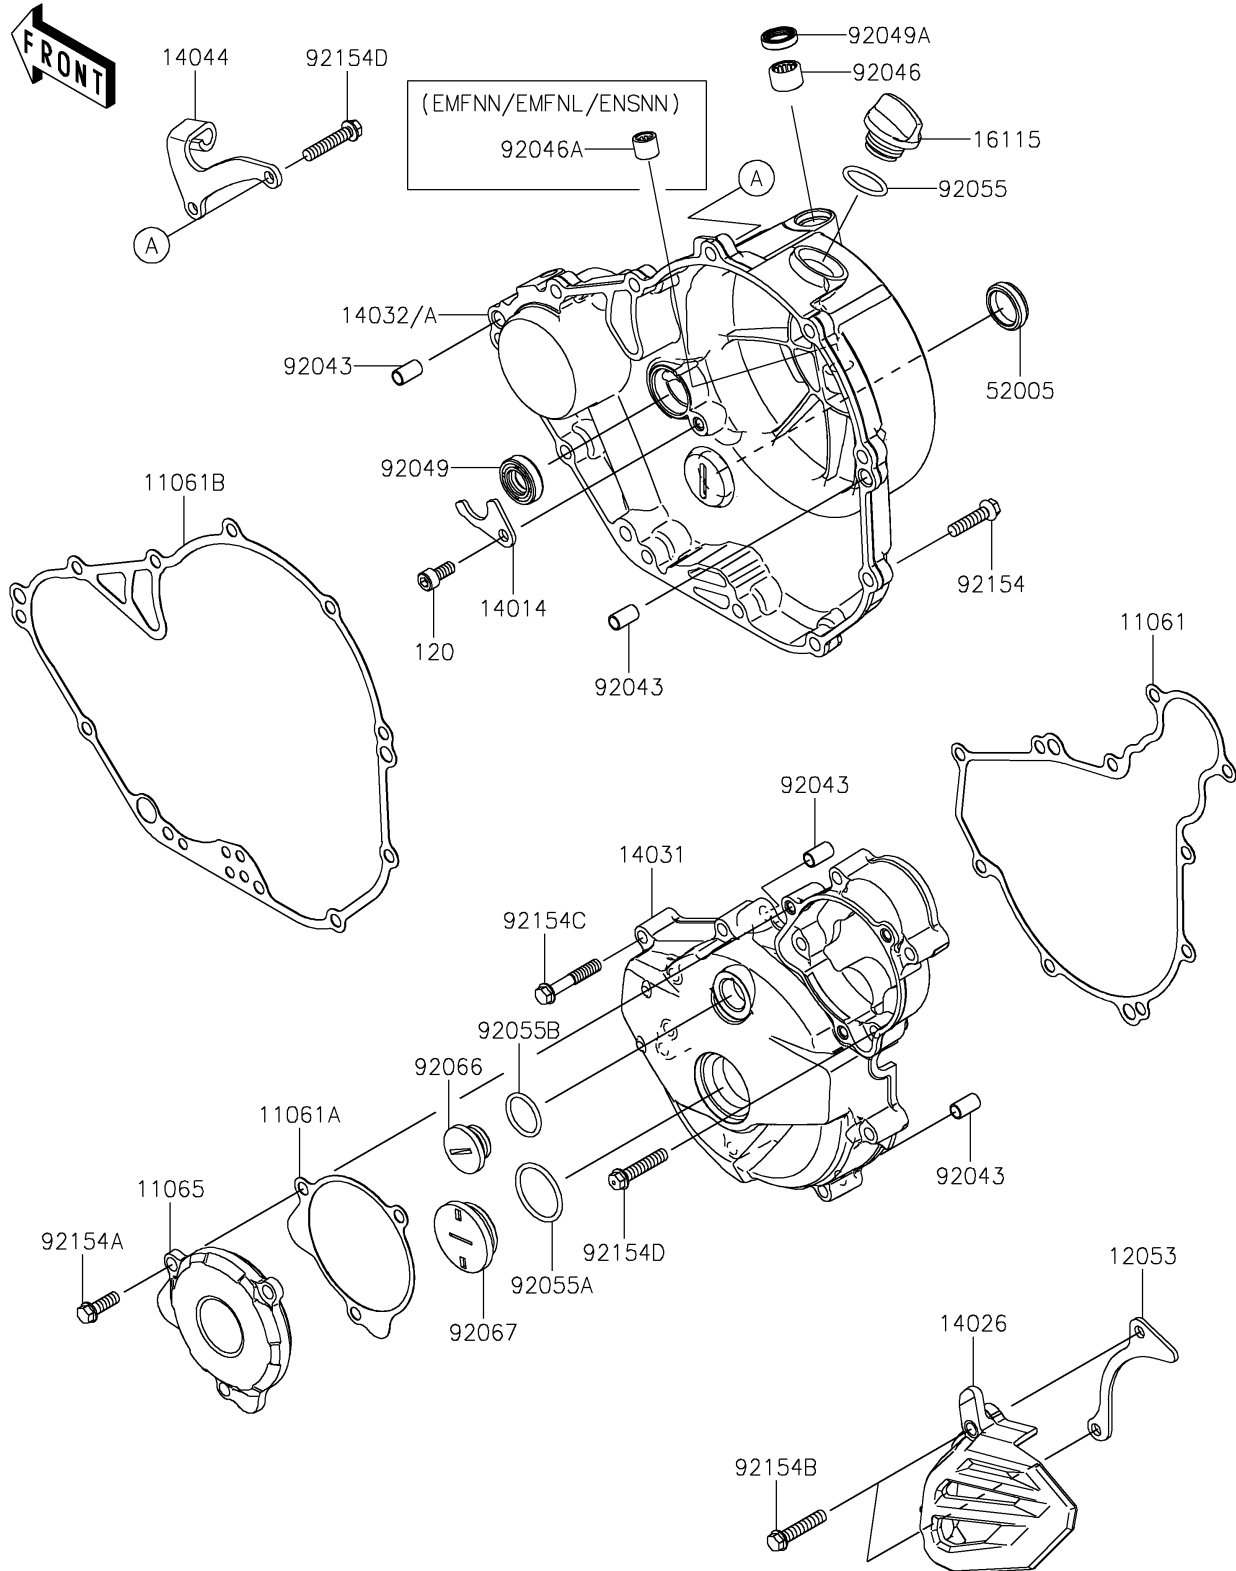

2021 KLX® 230R PARTS DIAGRAM

Engine Cover(s)

E1431

2021 KLX® 230R PARTS LIST

Engine Cover(s)

ITEM NAME	PART NUMBER	QUANTITY
GASKET,GENERATOR COVER (Ref # 11061)	11061-1299	1
GASKET,GENERATOR COVER CAP (Ref # 11061A)	11061-1300	1
GASKET,CLUTCH COVER (Ref # 11061B)	11061-1301	1
CAP,GENERATOR COVER (Ref # 11065)	11065-1300	1
GUIDE-CHAIN (Ref # 12053)	12053-0272	1
PLATE-POSITION (Ref # 14014)	14014-0567	1
COVER-CHAIN (Ref # 14026)	14026-0146	1
COVER-GENERATOR (Ref # 14031)	14031-0644	1
COVER-CLUTCH (Ref # 14032)	14032-0657	1
HOLDER-CABLE (Ref # 14044)	14044-0573	1
CAP-OIL FILLER (Ref # 16115)	16115-1053	1
GAUGE,OIL LEVEL (Ref # 52005)	52005-1009	1
PIN,6.2X8X14 (Ref # 92043)	92043-1741	4
BEARING-NEEDLE,HK1210FM (Ref # 92046)	92046-0034	1
BEARING-NEEDLE (Ref # 92046A)	92046-0042	1
SEAL-OIL (Ref # 92049)	92049-1191	1
SEAL-OIL,AG0353-F0 (Ref # 92049A)	92049-1262	1
RING-O,19.8MM (Ref # 92055)	92055-0844	1
RING-O,27.7X2.4 (Ref # 92055A)	92055-091	1
RING-O,20X2 (Ref # 92055B)	92055-1146	1
PLUG,COVER (Ref # 92066)	92066-0011	1
PLUG,30X8 (Ref # 92067)	92067-024	1
BOLT,FLANGED,6X25 (Ref # 92154)	92154-0520	9
BOLT,FLANGED,6X18 (Ref # 92154A)	92154-1775	3
BOLT,FLANGED,6X30 (Ref # 92154B)	92154-1830	2
BOLT,FLANGED,6X35 (Ref # 92154C)	92154-2100	8
BOLT,FLANGED,6X30 (Ref # 92154D)	92154-4061	4
BOLT-SOCKET,6X14 (Ref # 120)	120CA0614	1