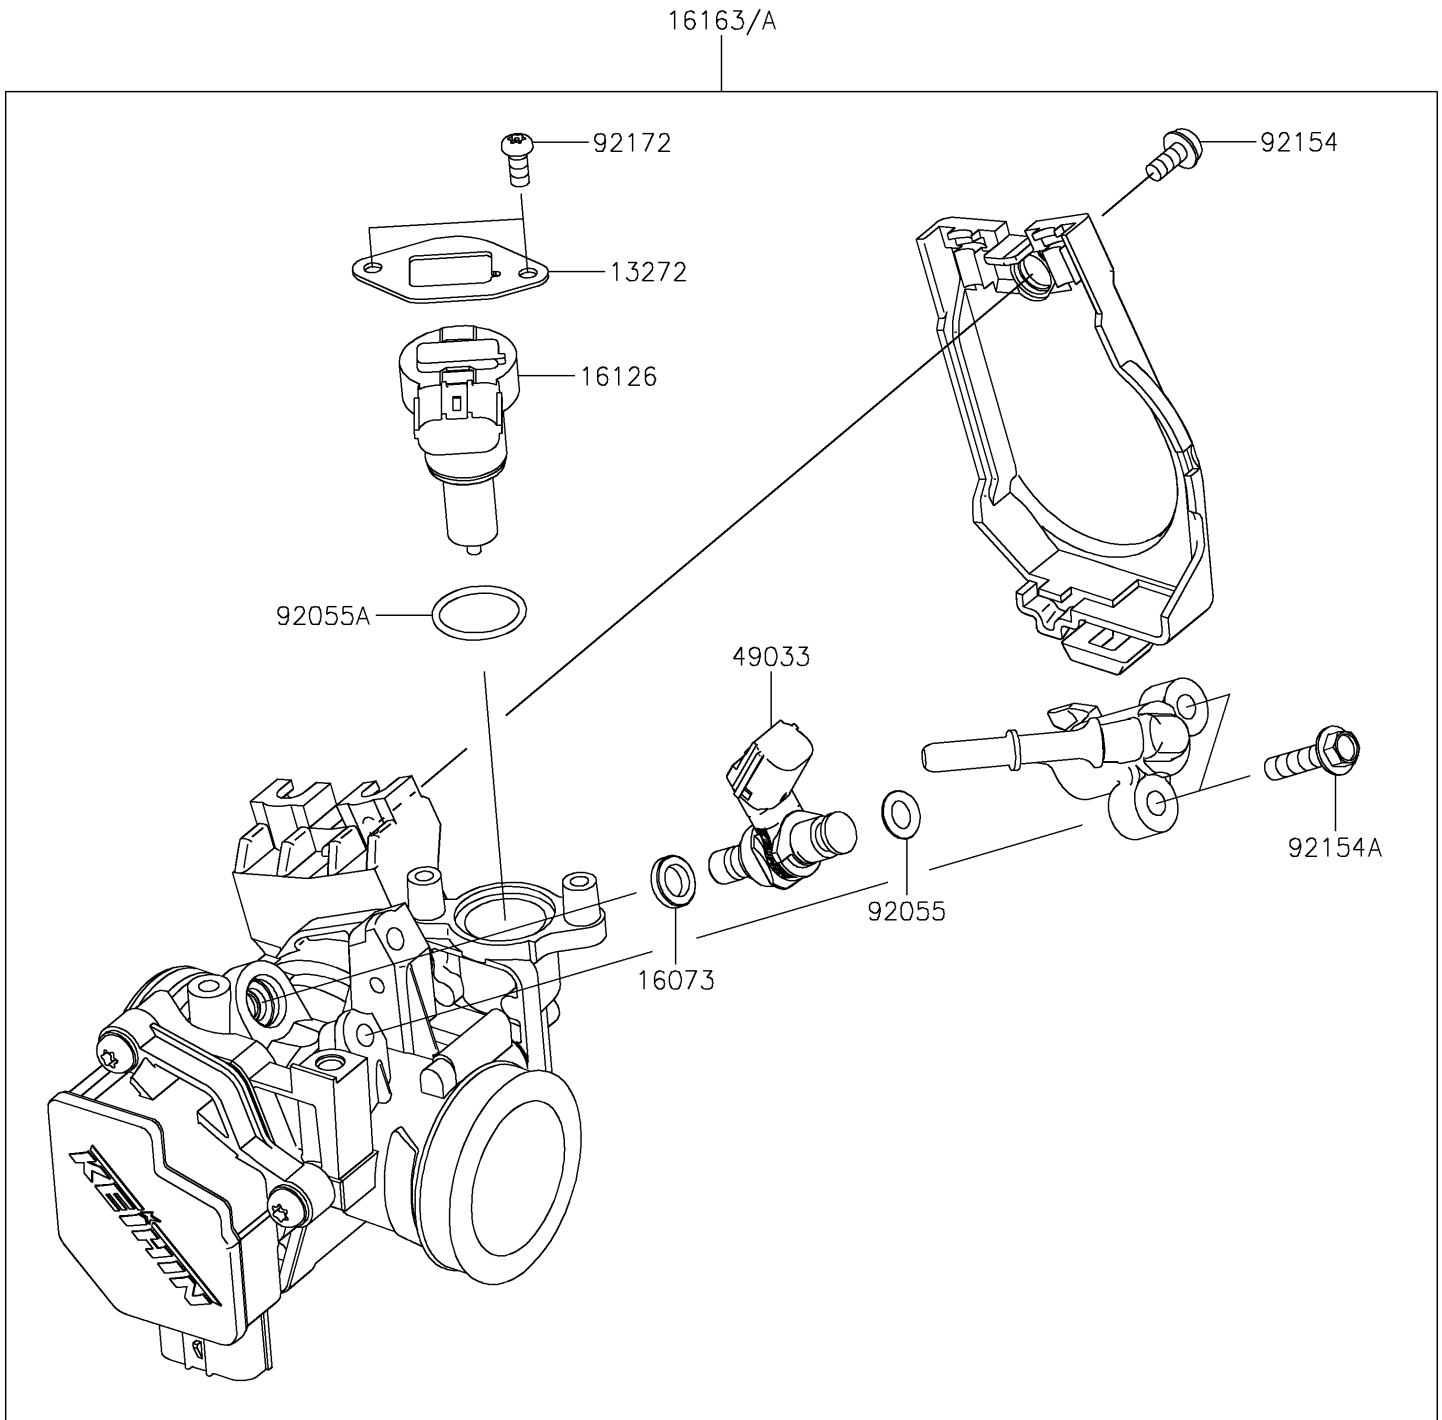

2021 KLX® 230R PARTS DIAGRAM

Throttle

E1510

2021 KLX® 230R PARTS LIST

Throttle

ITEM NAME	PART NUMBER	QUANTITY
PLATE (Ref # 13272)	13272-1862	1
INSULATOR (Ref # 16073)	16073-0821	1
VALVE,ISC (Ref # 16126)	16126-0729	1
THROTTLE-ASSY (Ref # 16163)	16163-0951	1
NOZZLE-INJECTION (Ref # 49033)	49033-0031	1
RING-O,6.3X2.2 (Ref # 92055)	92055-0821	1
RING-O (Ref # 92055A)	92055-0826	1
BOLT (Ref # 92154)	92154-0133	1
BOLT,FLANGED,5X20 (Ref # 92154A)	92154-1559	2
SCREW,TORX (Ref # 92172)	92172-0903	2