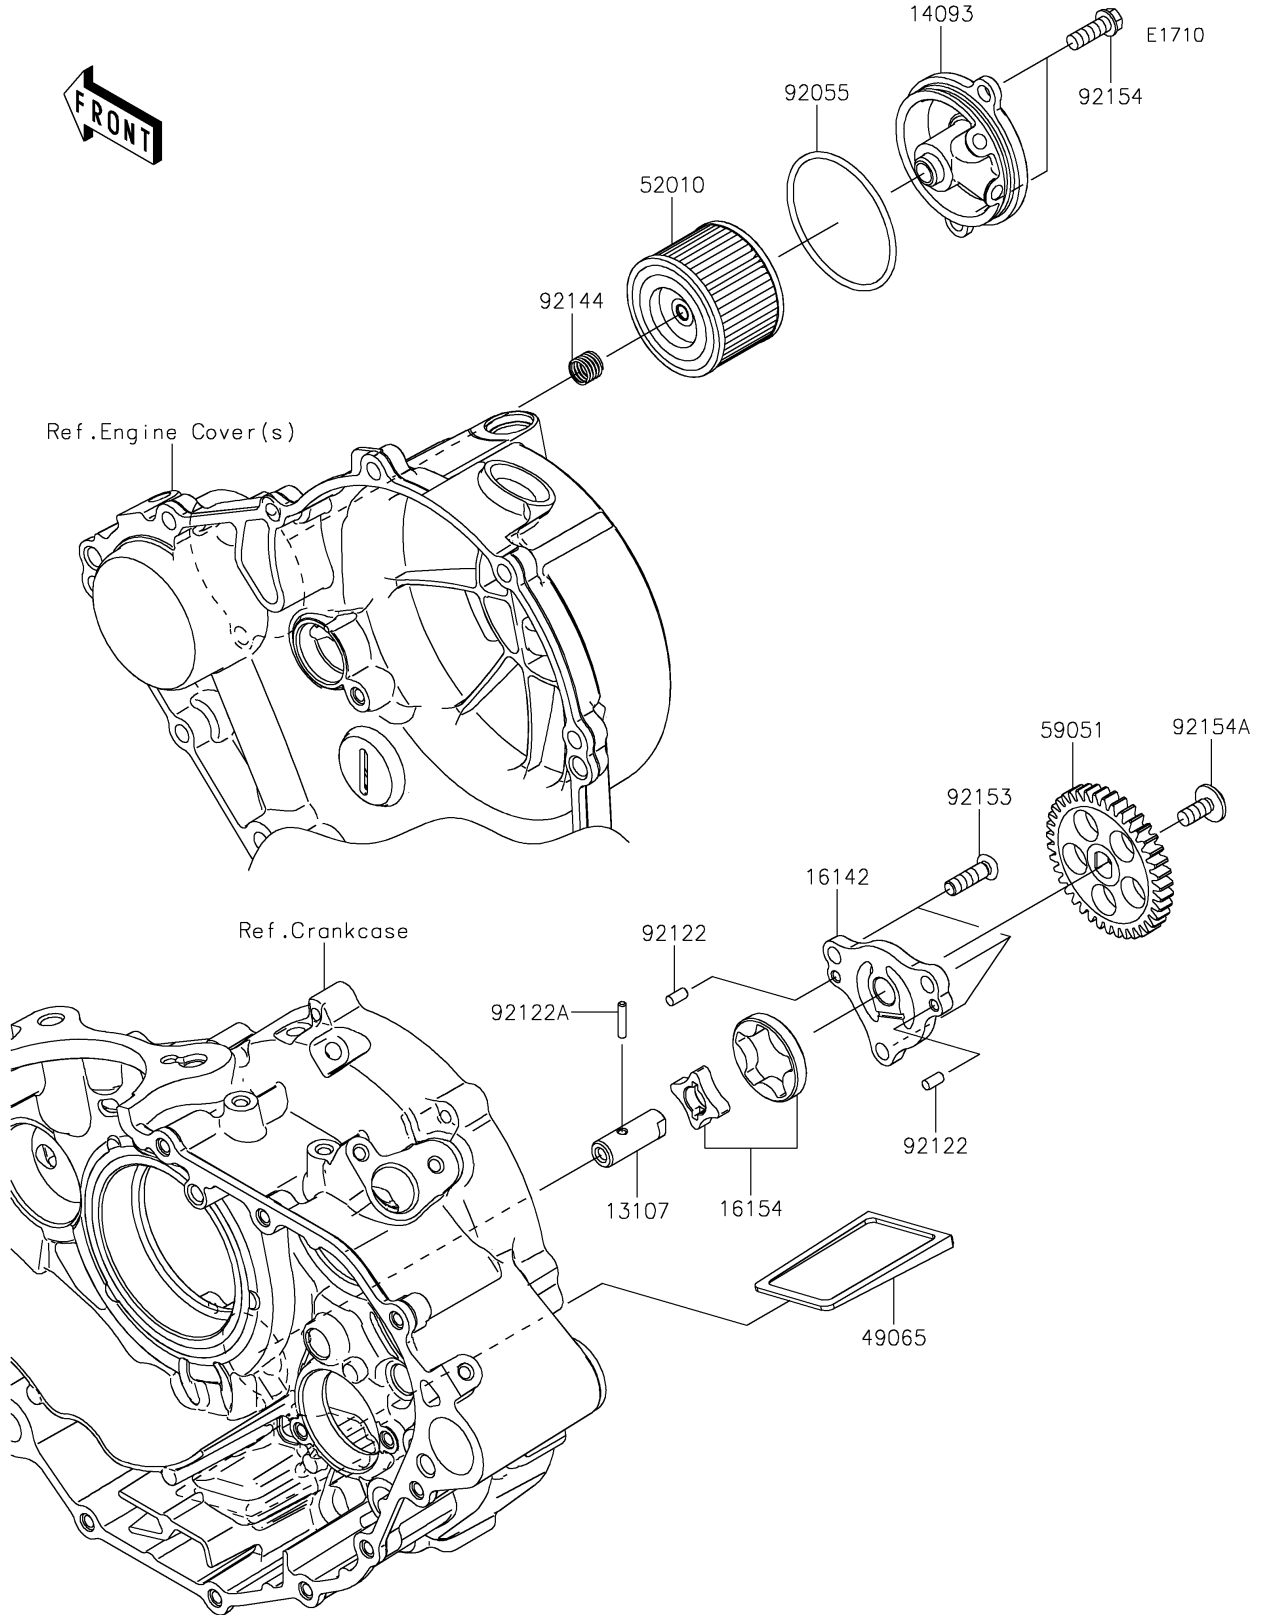

# 2021 KLX® 230R PARTS DIAGRAM

## Oil Pump

## 2021 KLX® 230R PARTS LIST

### Oil Pump

ITEM NAME	PART NUMBER	QUANTITY
SHAFT,OIL PUMP (Ref # 13107)	13107-0891	1
COVER,OIL FILTER (Ref # 14093)	14093-0786	1
COVER-PUMP,OIL (Ref # 16142)	16142-0760	1
ROTOR-PUMP (Ref # 16154)	16154-0747	1
FILTER-OIL (Ref # 49065)	49065-1058	1
ELEMENT-OIL FILTER (Ref # 52010)	52010-1053	1
GEAR-SPUR,39T (Ref # 59051)	59051-0819	1
RING-O,52.6X2.4 (Ref # 92055)	92055-1577	1
ROLLER,4X8 (Ref # 92122)	92122-0557	2
ROLLER,3X15.8 (Ref # 92122A)	92122-1126	1
SPRING (Ref # 92144)	92144-1761	1
BOLT,TORX,6X20 (Ref # 92153)	92153-1653	3
BOLT,FLANGED,6X18 (Ref # 92154)	92154-1775	2
BOLT,SOCKET,6X14 (Ref # 92154A)	92154-2731	1