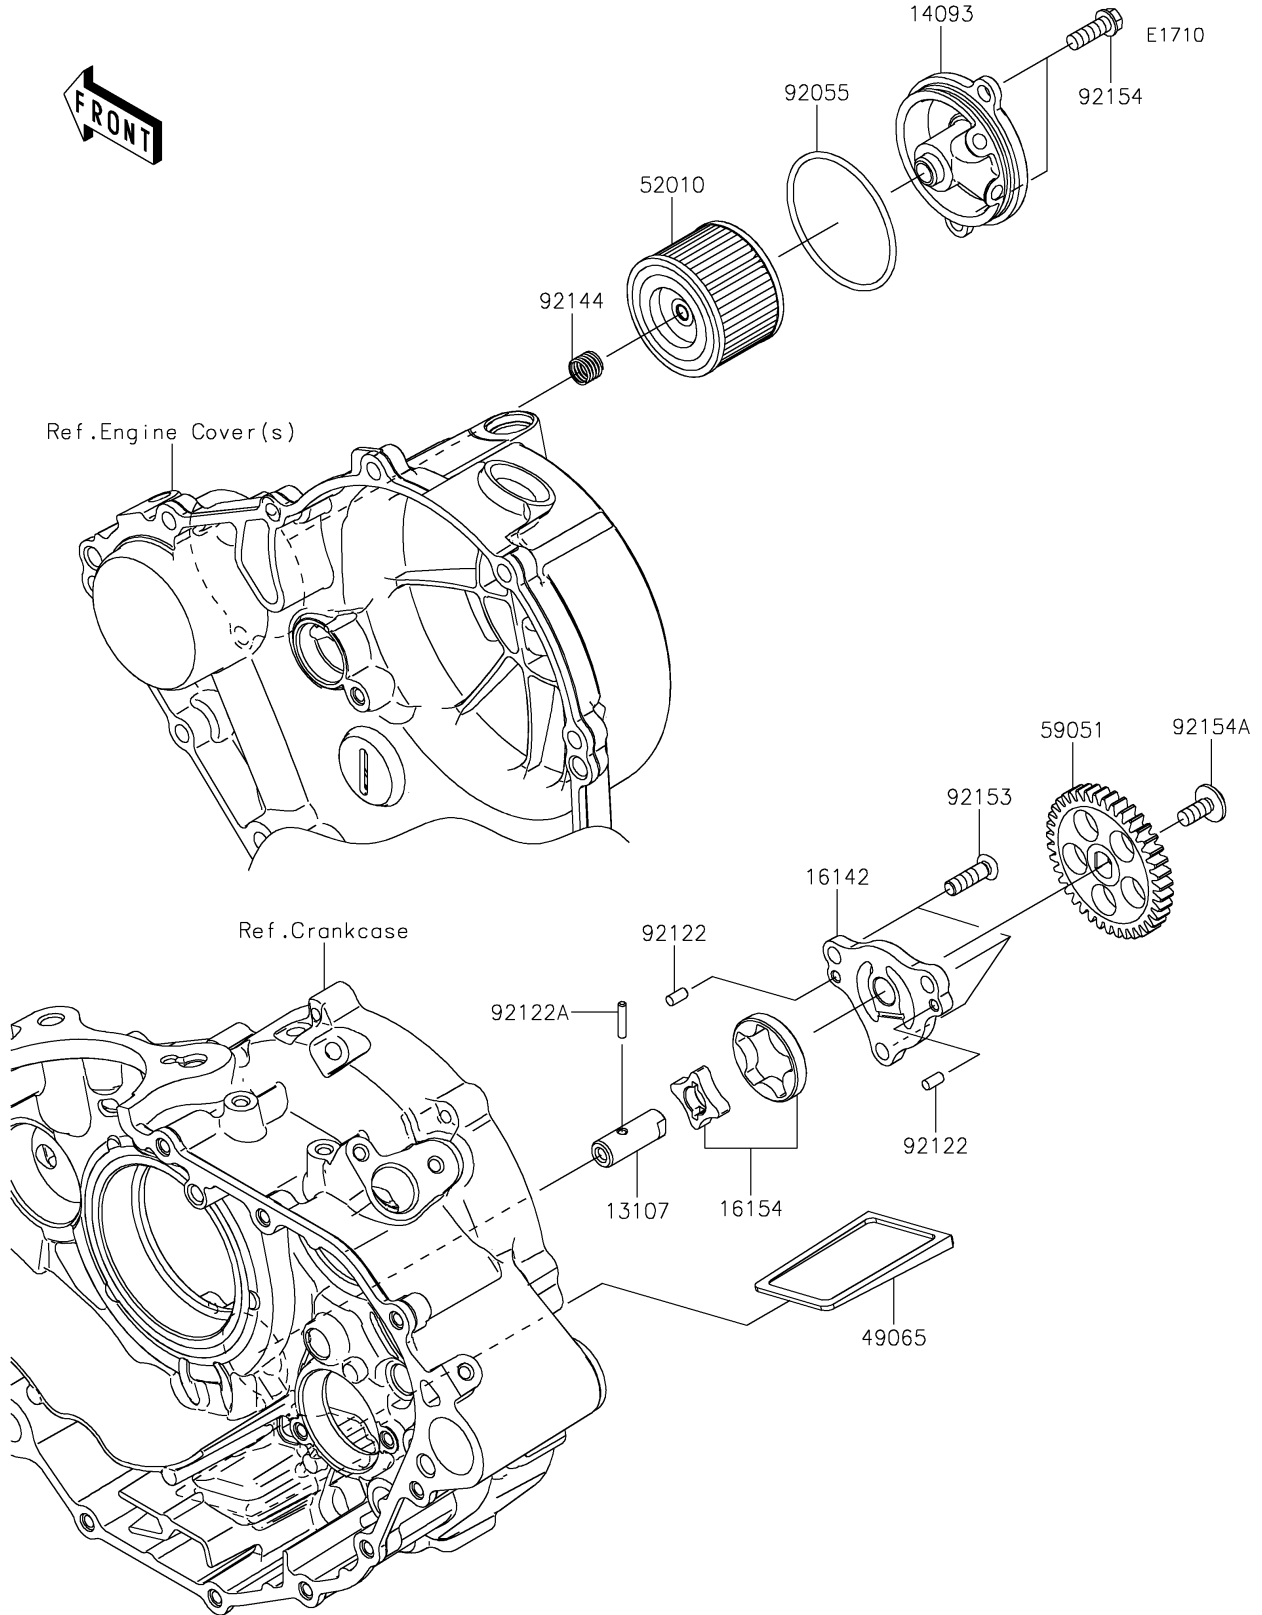

2022 KLX® 230R PARTS DIAGRAM

Oil Pump

2022 KLX® 230R PARTS LIST

Oil Pump

ITEM NAME	PART NUMBER	QUANTITY
SHAFT,OIL PUMP (Ref # 13107)	13107-0891	1
COVER,OIL FILTER (Ref # 14093)	14093-0786	1
COVER-PUMP,OIL (Ref # 16142)	16142-0760	1
ROTOR-PUMP (Ref # 16154)	16154-0747	1
FILTER-OIL (Ref # 49065)	49065-1058	1
ELEMENT-OIL FILTER (Ref # 52010)	52010-1053	1
GEAR-SPUR,39T (Ref # 59051)	59051-0819	1
RING-O,52.6X2.4 (Ref # 92055)	92055-1577	1
ROLLER,4X8 (Ref # 92122)	92122-0557	2
ROLLER,3X15.8 (Ref # 92122A)	92122-1126	1
SPRING (Ref # 92144)	92144-1761	1
BOLT,TORX,6X20 (Ref # 92153)	92153-1653	3
BOLT,FLANGED,6X18 (Ref # 92154)	92154-1775	2
BOLT,SOCKET,6X14 (Ref # 92154A)	92154-2731	1