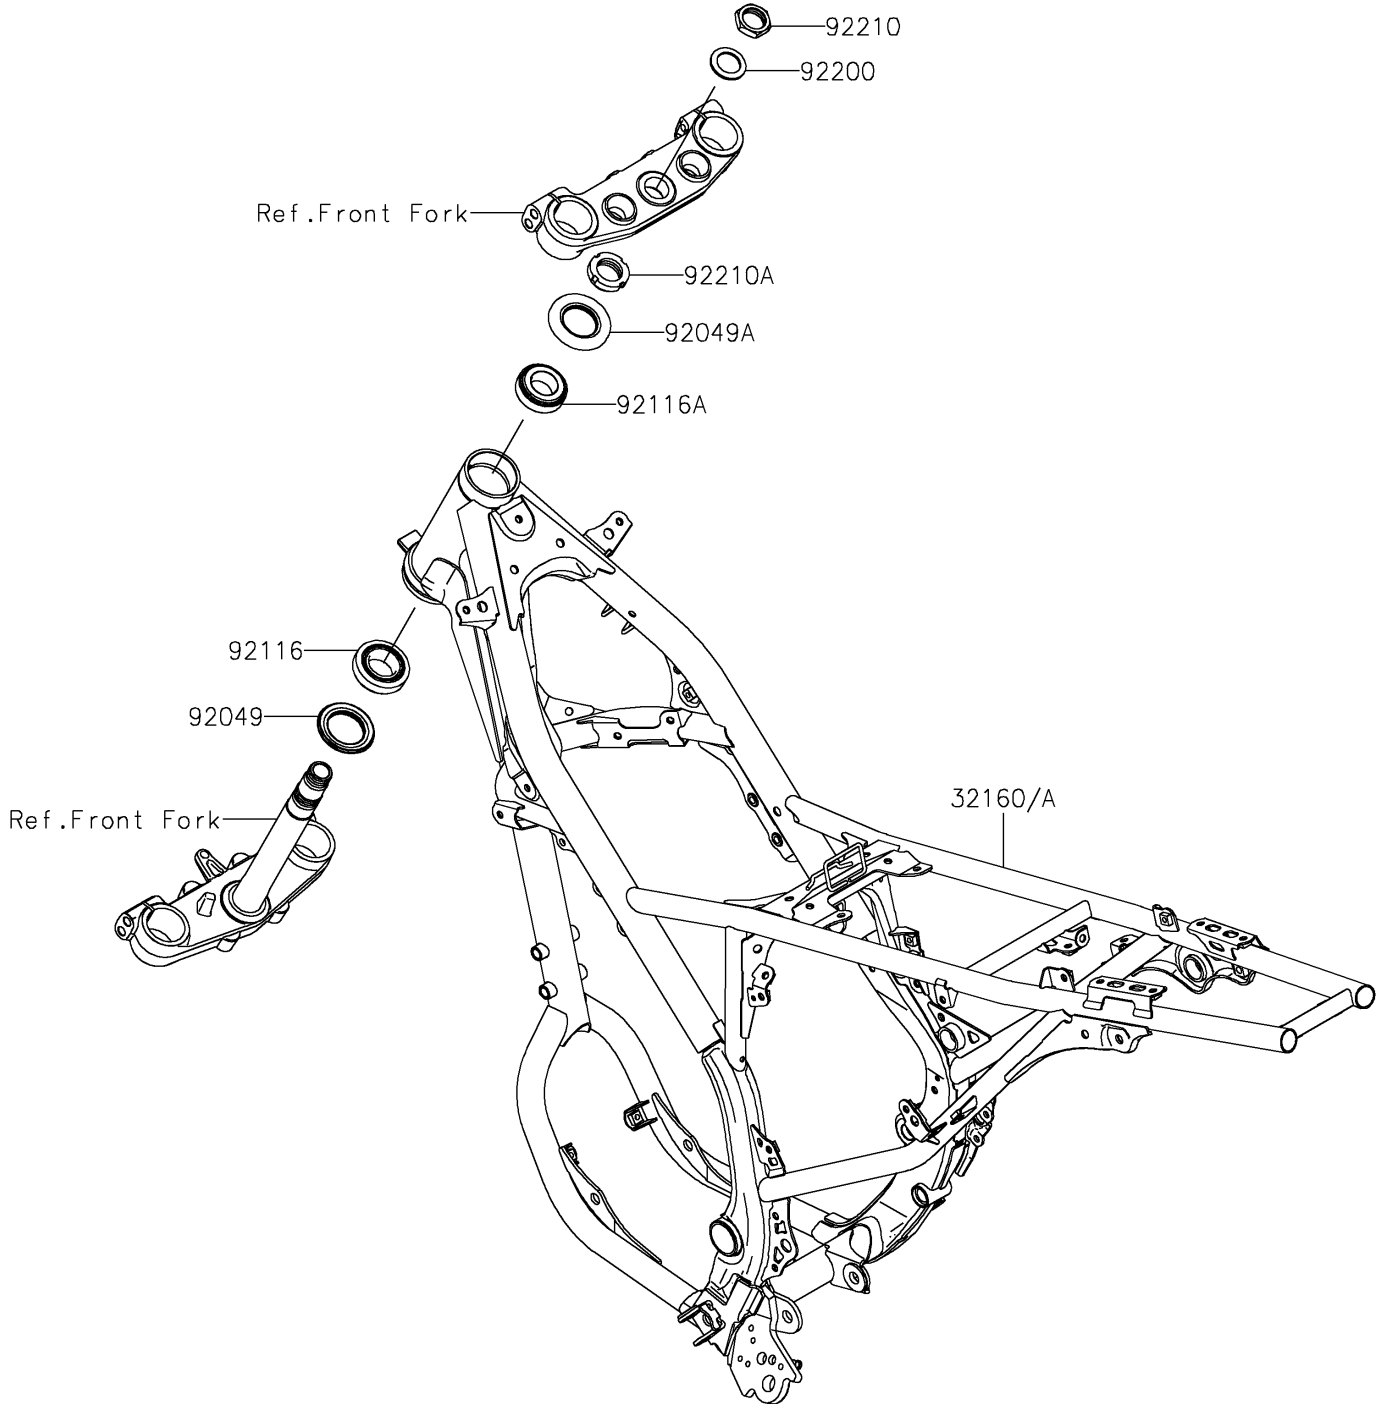

2021 KLX® 230R PARTS DIAGRAM

Frame

F2120

2021 KLX®230R PARTS LIST

Frame

| ITEM NAME | PART NUMBER | QUANTITY |
|---|----------------|----------|
| FRAME-COMP,P.SILVER (Ref # 32160) | 32160-1825-458 | 1 |
| SEAL-OIL,XMHE36X52X4J (Ref # 92049) | 92049-1162 | 1 |
| SEAL-OIL,STEERING STEM (Ref # 92049A) | 92049-1214 | 1 |
| BEARING-ROLLER,HR320/28XJ (Ref # 92116) | 92116-1009 | 1 |
| BEARING-ROLLER,HICAP 32005JR (Ref # 92116A) | 92116-1052 | 1 |
| WASHER,STEERING STEM (Ref # 92200) | 92200-0517 | 1 |
| NUT,STEERING STEM,22MM (Ref # 92210) | 92210-1521 | 1 |
| NUT,STEERING STEM,25MM (Ref # 92210A) | 92210-1754 | 1 |