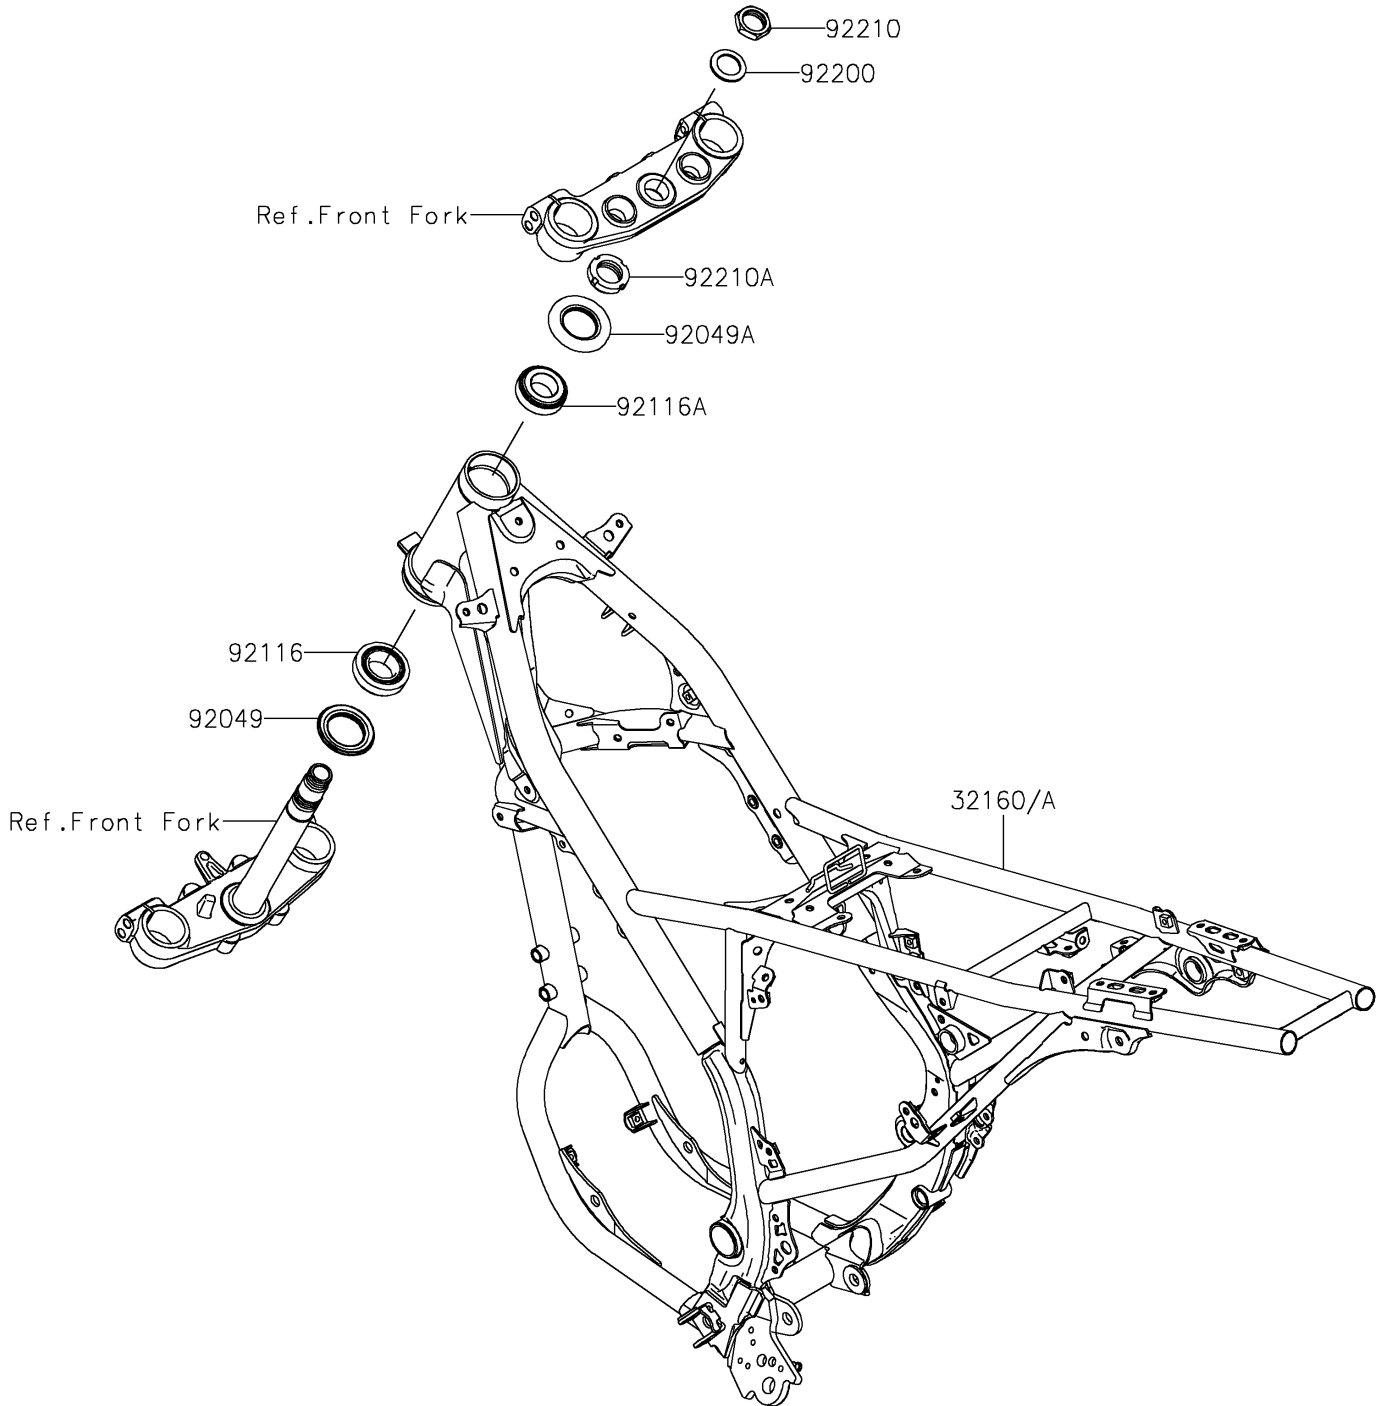

# 2021 KLX® 230R PARTS DIAGRAM

Frame

F2120

## 2021 KLX®230R PARTS LIST

### Frame

ITEM NAME	PART NUMBER	QUANTITY
FRAME-COMP,P.SILVER (Ref # 32160)	32160-1825-458	1
SEAL-OIL,XMHE36X52X4J (Ref # 92049)	92049-1162	1
SEAL-OIL,STEERING STEM (Ref # 92049A)	92049-1214	1
BEARING-ROLLER,HR320/28XJ (Ref # 92116)	92116-1009	1
BEARING-ROLLER,HICAP 32005JR (Ref # 92116A)	92116-1052	1
WASHER,STEERING STEM (Ref # 92200)	92200-0517	1
NUT,STEERING STEM,22MM (Ref # 92210)	92210-1521	1
NUT,STEERING STEM,25MM (Ref # 92210A)	92210-1754	1