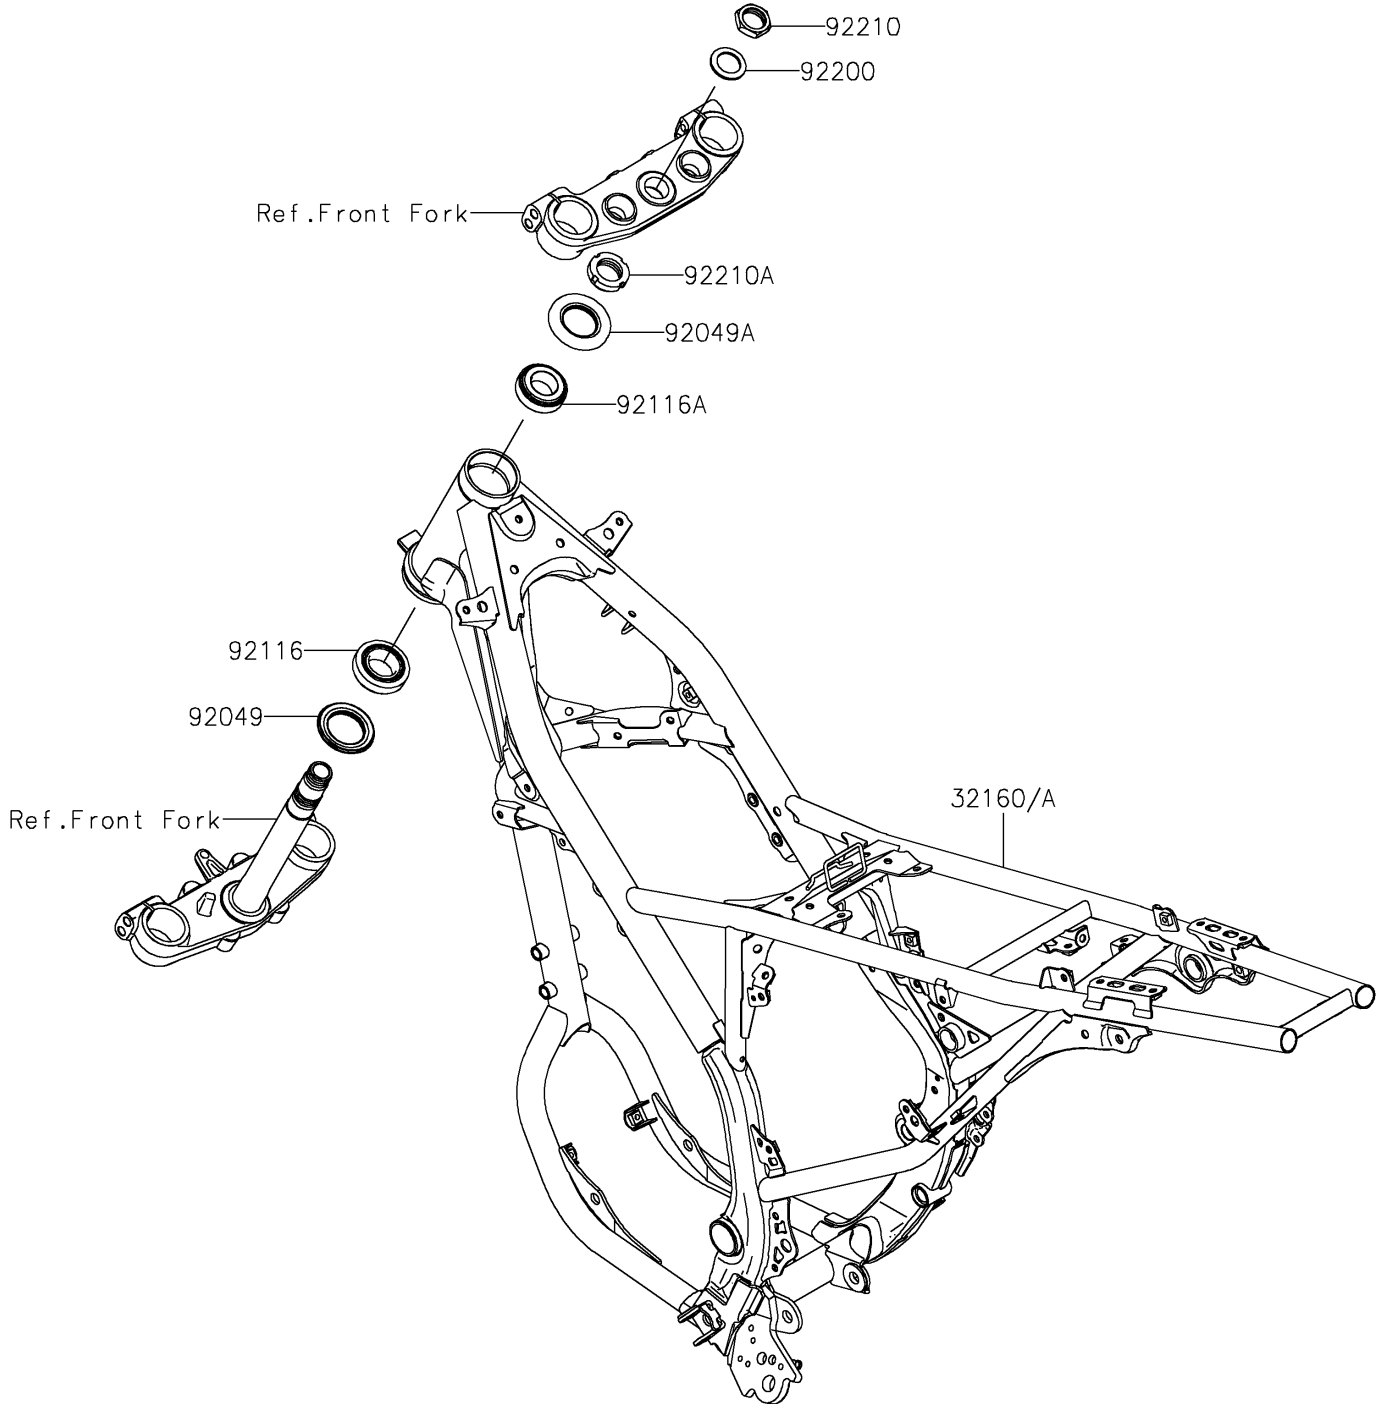

2022 KLX® 230R PARTS DIAGRAM

Frame

F2120

2022 KLX® 230R PARTS LIST

Frame

ITEM NAME	PART NUMBER	QUANTITY
FRAME-COMP,P.SILVER (Ref # 32160A)	32160-1965-458	1
SEAL-OIL,XMHE36X52X4J (Ref # 92049)	92049-1162	1
SEAL-OIL,STEERING STEM (Ref # 92049A)	92049-1214	1
BEARING-ROLLER,HR320/28XJ (Ref # 92116)	92116-1009	1
BEARING-ROLLER,HICAP 32005JR (Ref # 92116A)	92116-1052	1
WASHER,STEERING STEM (Ref # 92200)	92200-0517	1
NUT,STEERING STEM,22MM (Ref # 92210)	92210-1521	1
NUT,STEERING STEM,25MM (Ref # 92210A)	92210-1754	1