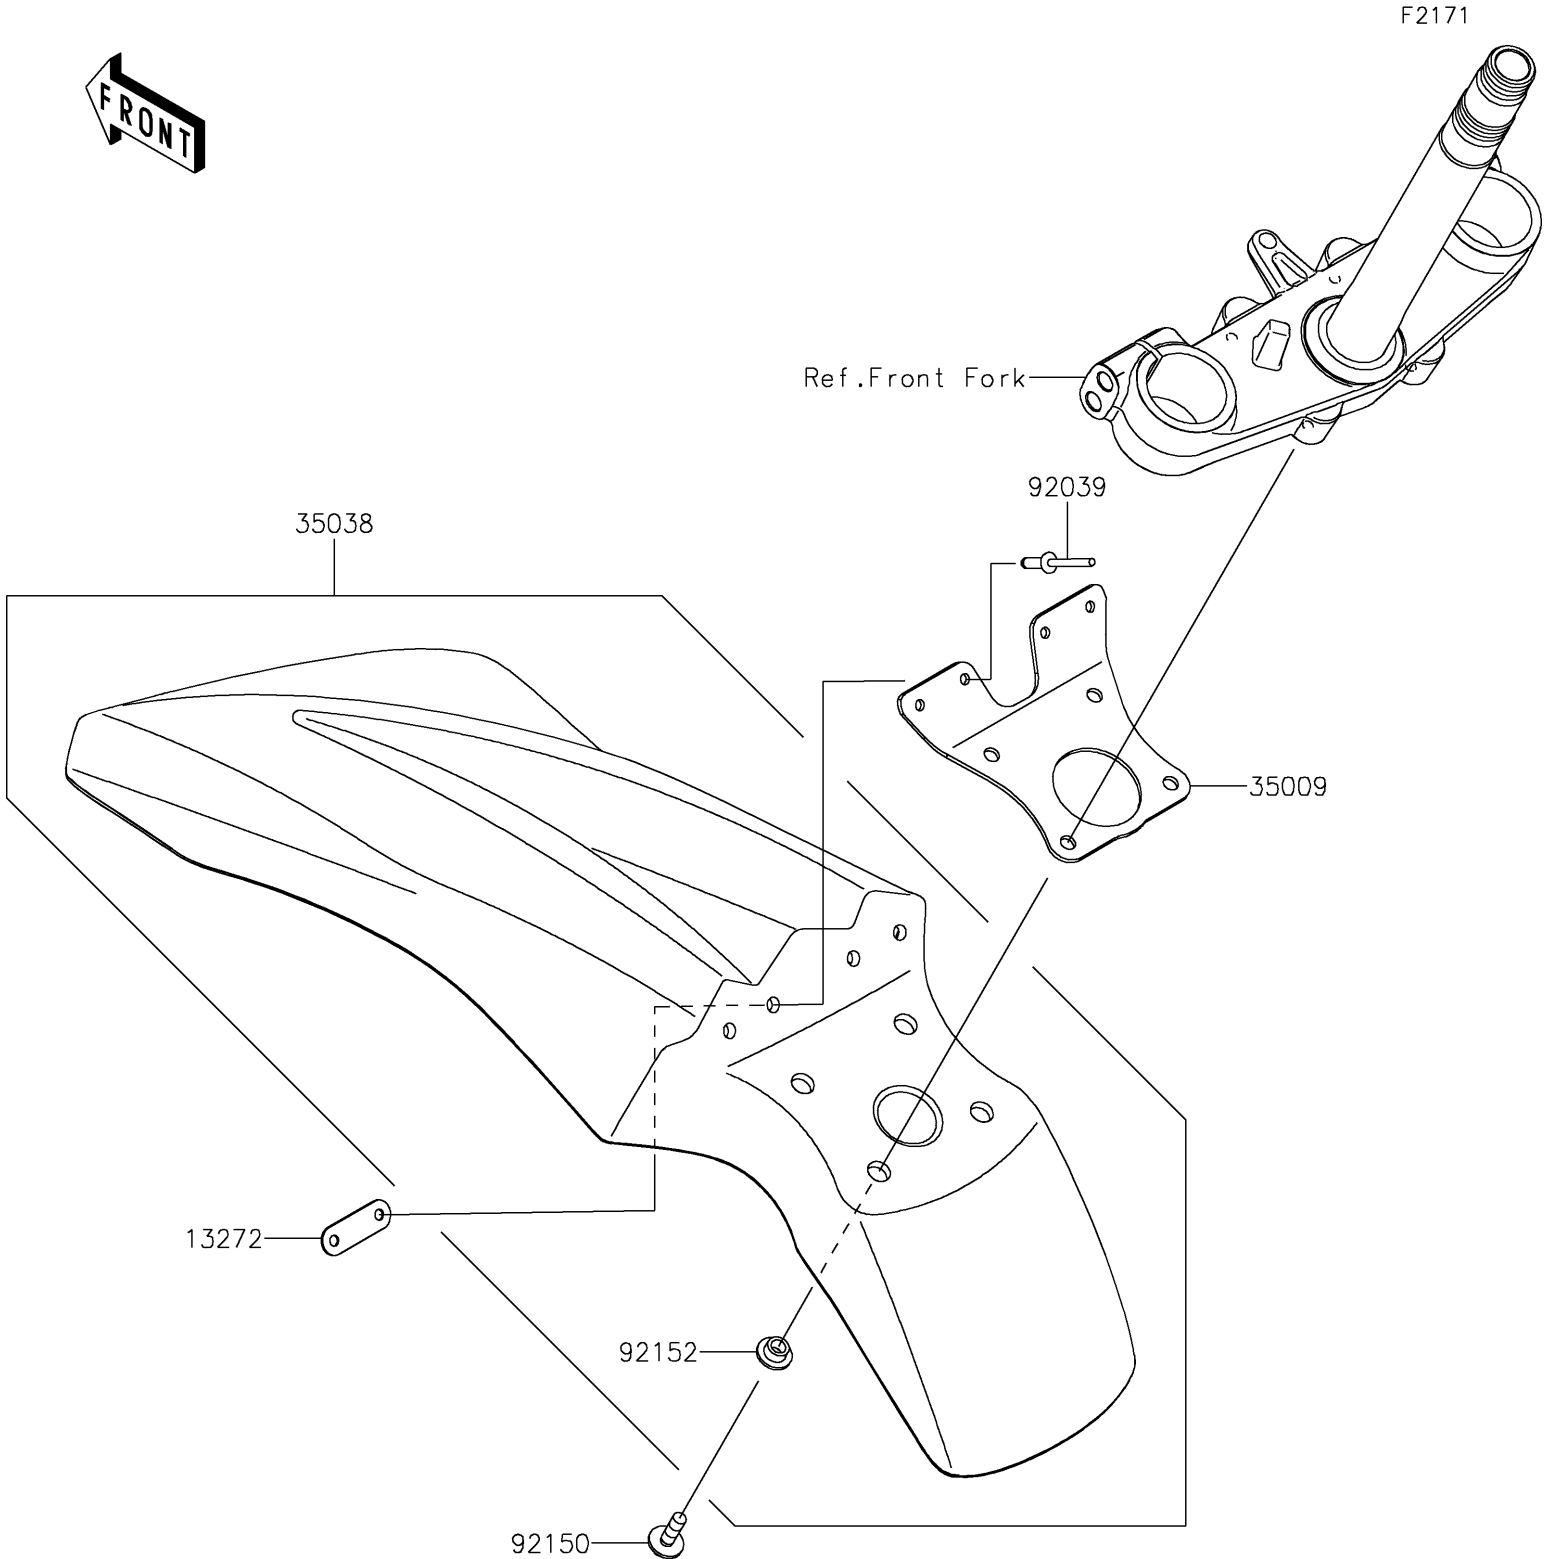

# 2021 KLX® 230R PARTS DIAGRAM

Front Fender(s)

## 2021 KLX® 230R PARTS LIST

### Front Fender(s)

ITEM NAME	PART NUMBER	QUANTITY
PLATE (Ref # 13272)	13272-2832	2
BRACE (Ref # 35009)	35009-0046	1
FENDER-FRONT,L.GREEN (Ref # 35038)	35038-0013-290	1
RIVET (Ref # 92039)	92039-1281	4
BOLT,FLANGED,6X20 (Ref # 92150)	92150-1339	4
COLLAR,6.8X10(16)X6.6 (Ref # 92152)	92152-0842	4