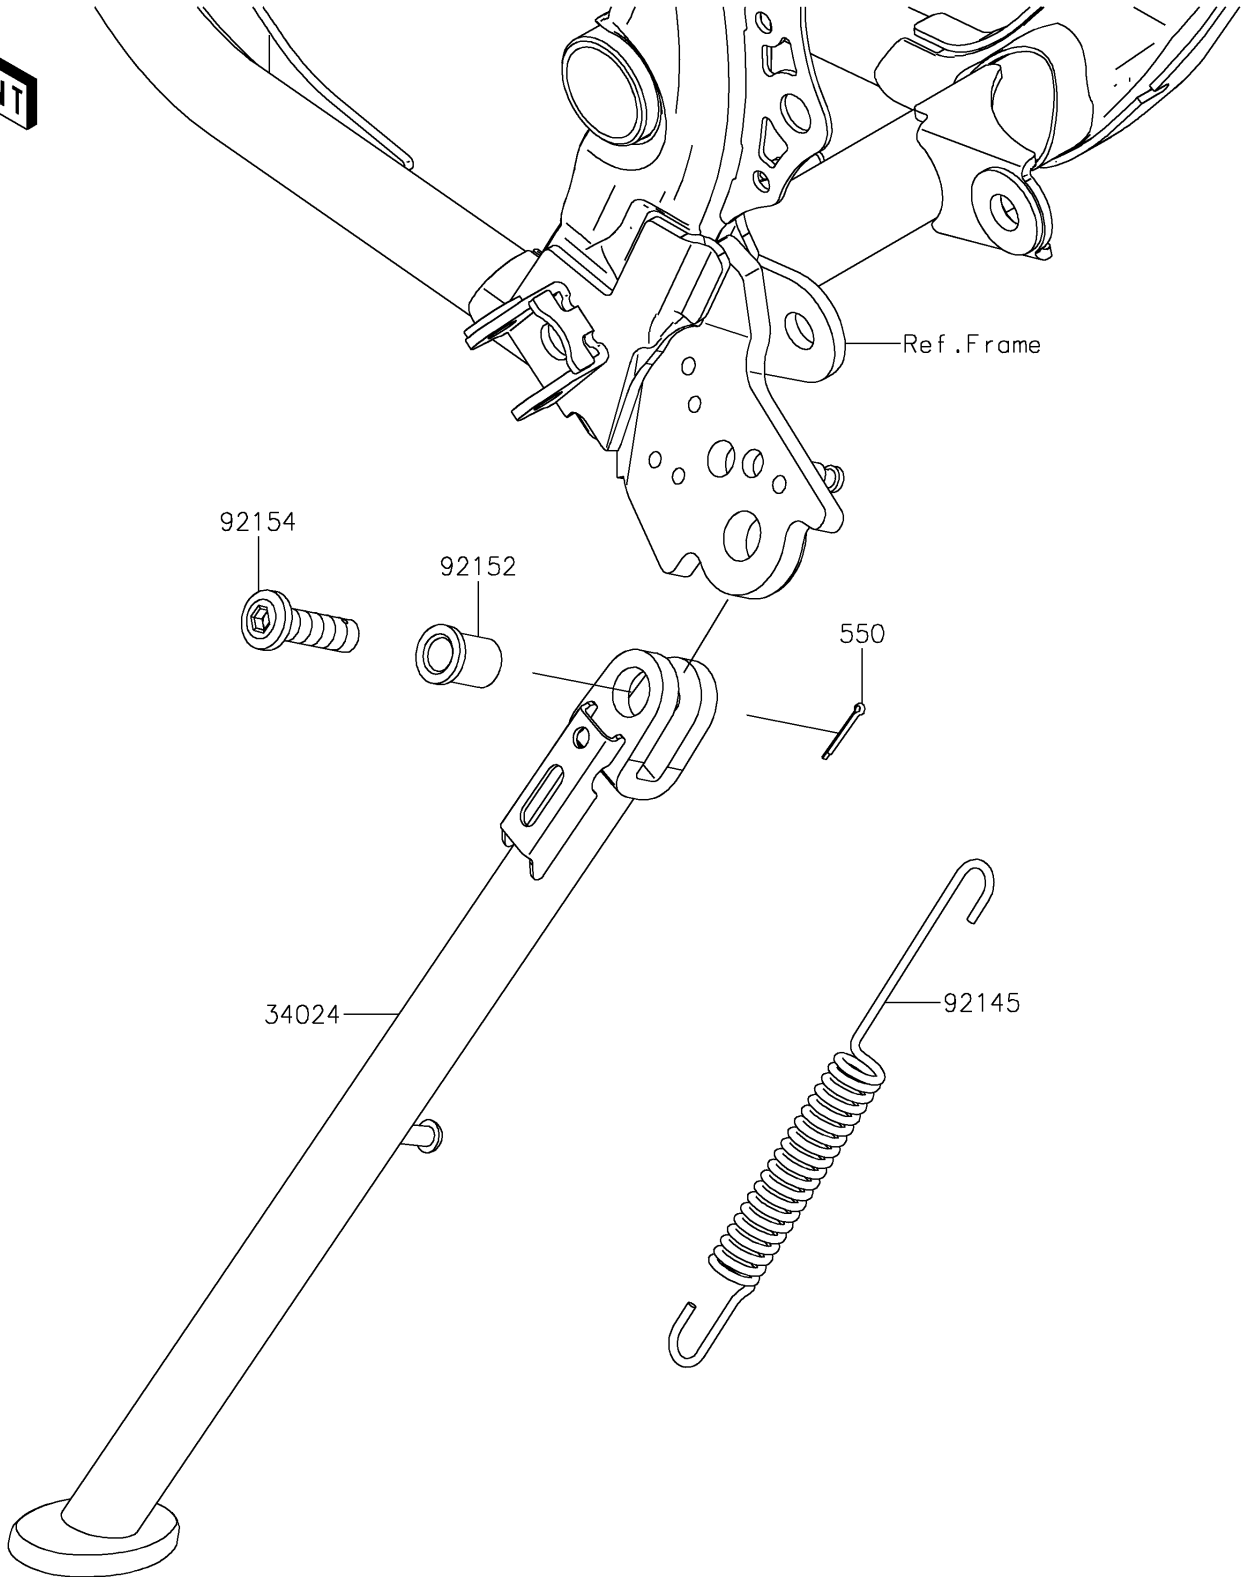

2021 KLX® 230R PARTS DIAGRAM

Stand(s)

F2190

2021 KLX® 230R PARTS LIST

Stand(s)

ITEM NAME	PART NUMBER	QUANTITY
STAND-SIDE,P.SILVER (Ref # 34024)	34024-0155-458	1
SPRING (Ref # 92145)	92145-0585	1
COLLAR (Ref # 92152)	92152-2561	1
BOLT,SIDE STAND (Ref # 92154)	92154-3895	1
PIN-COTTER,2.0X15 (Ref # 550)	550AA2015	1