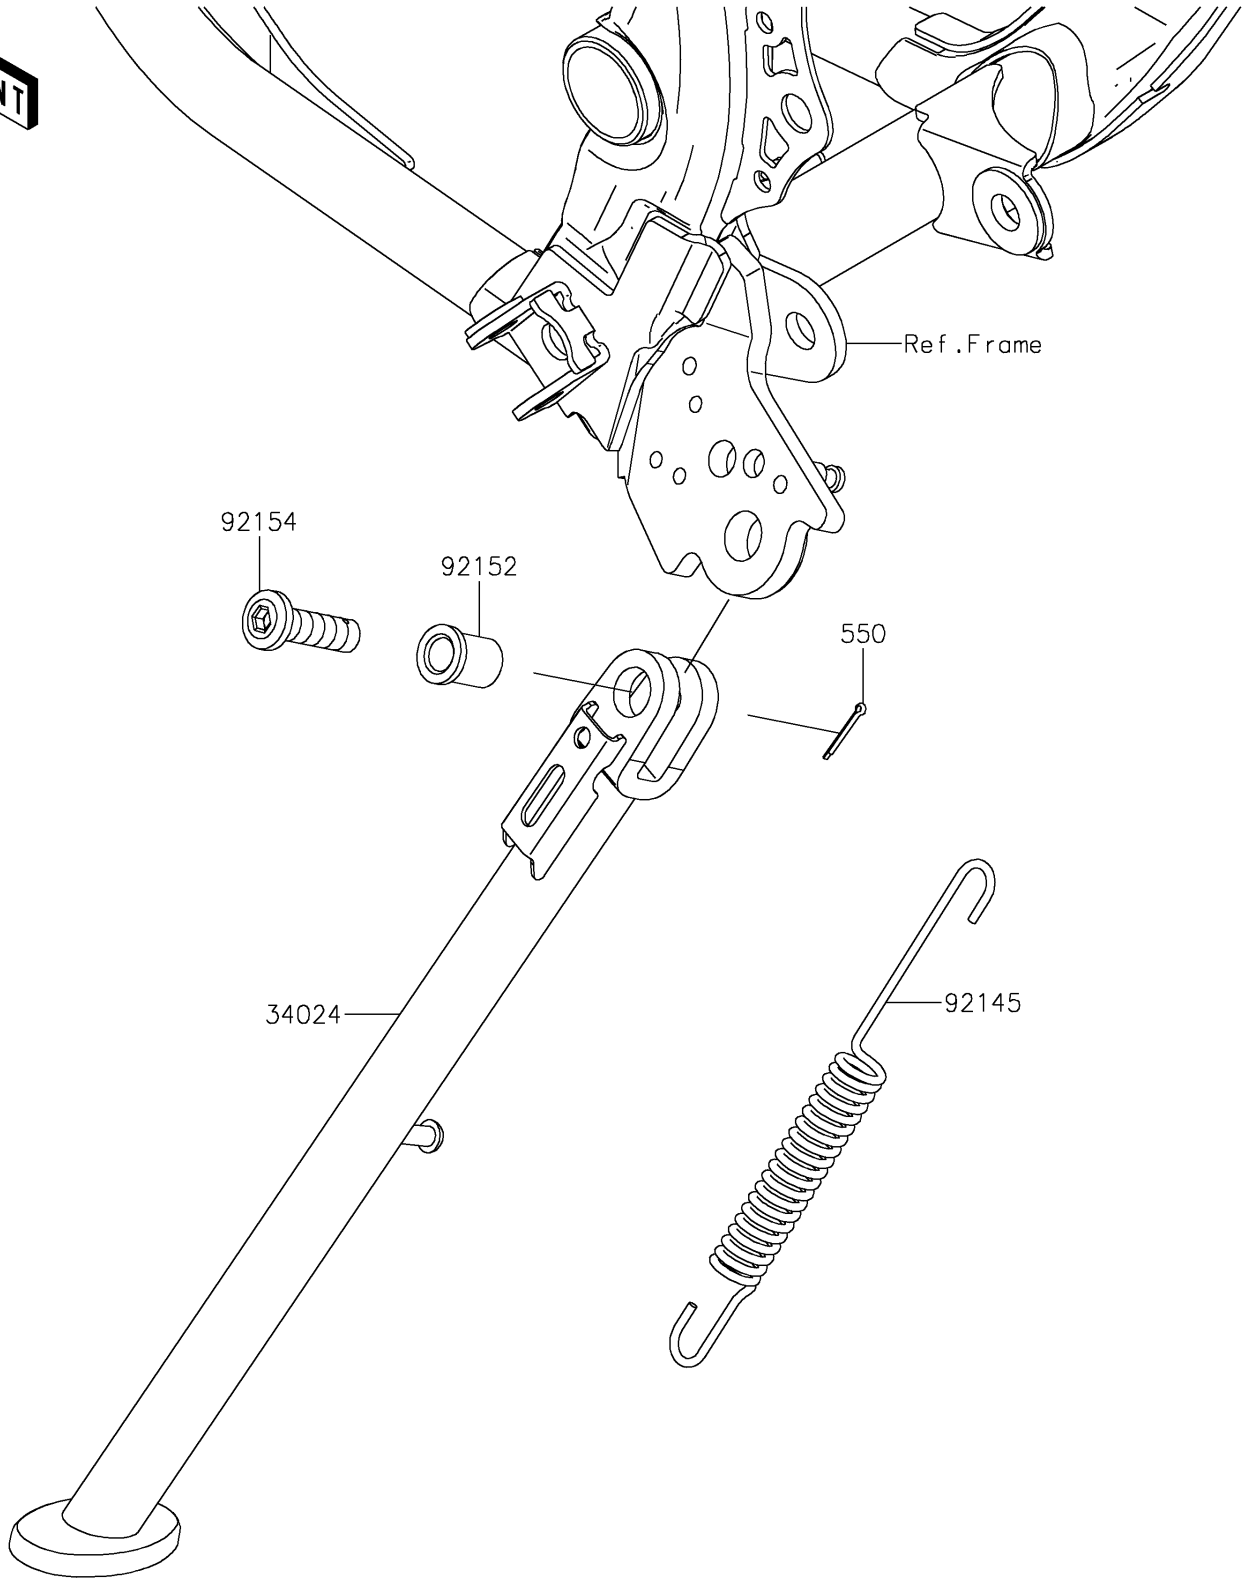

2022 KLX® 230R PARTS DIAGRAM

Stand(s)

F2190

2022 KLX® 230R PARTS LIST

Stand(s)

ITEM NAME	PART NUMBER	QUANTITY
STAND-SIDE,P.SILVER (Ref # 34024)	34024-0155-458	1
SPRING (Ref # 92145)	92145-0585	1
COLLAR (Ref # 92152)	92152-2561	1
BOLT,SIDE STAND (Ref # 92154)	92154-3895	1
PIN-COTTER,2.0X15 (Ref # 550)	550AA2015	1