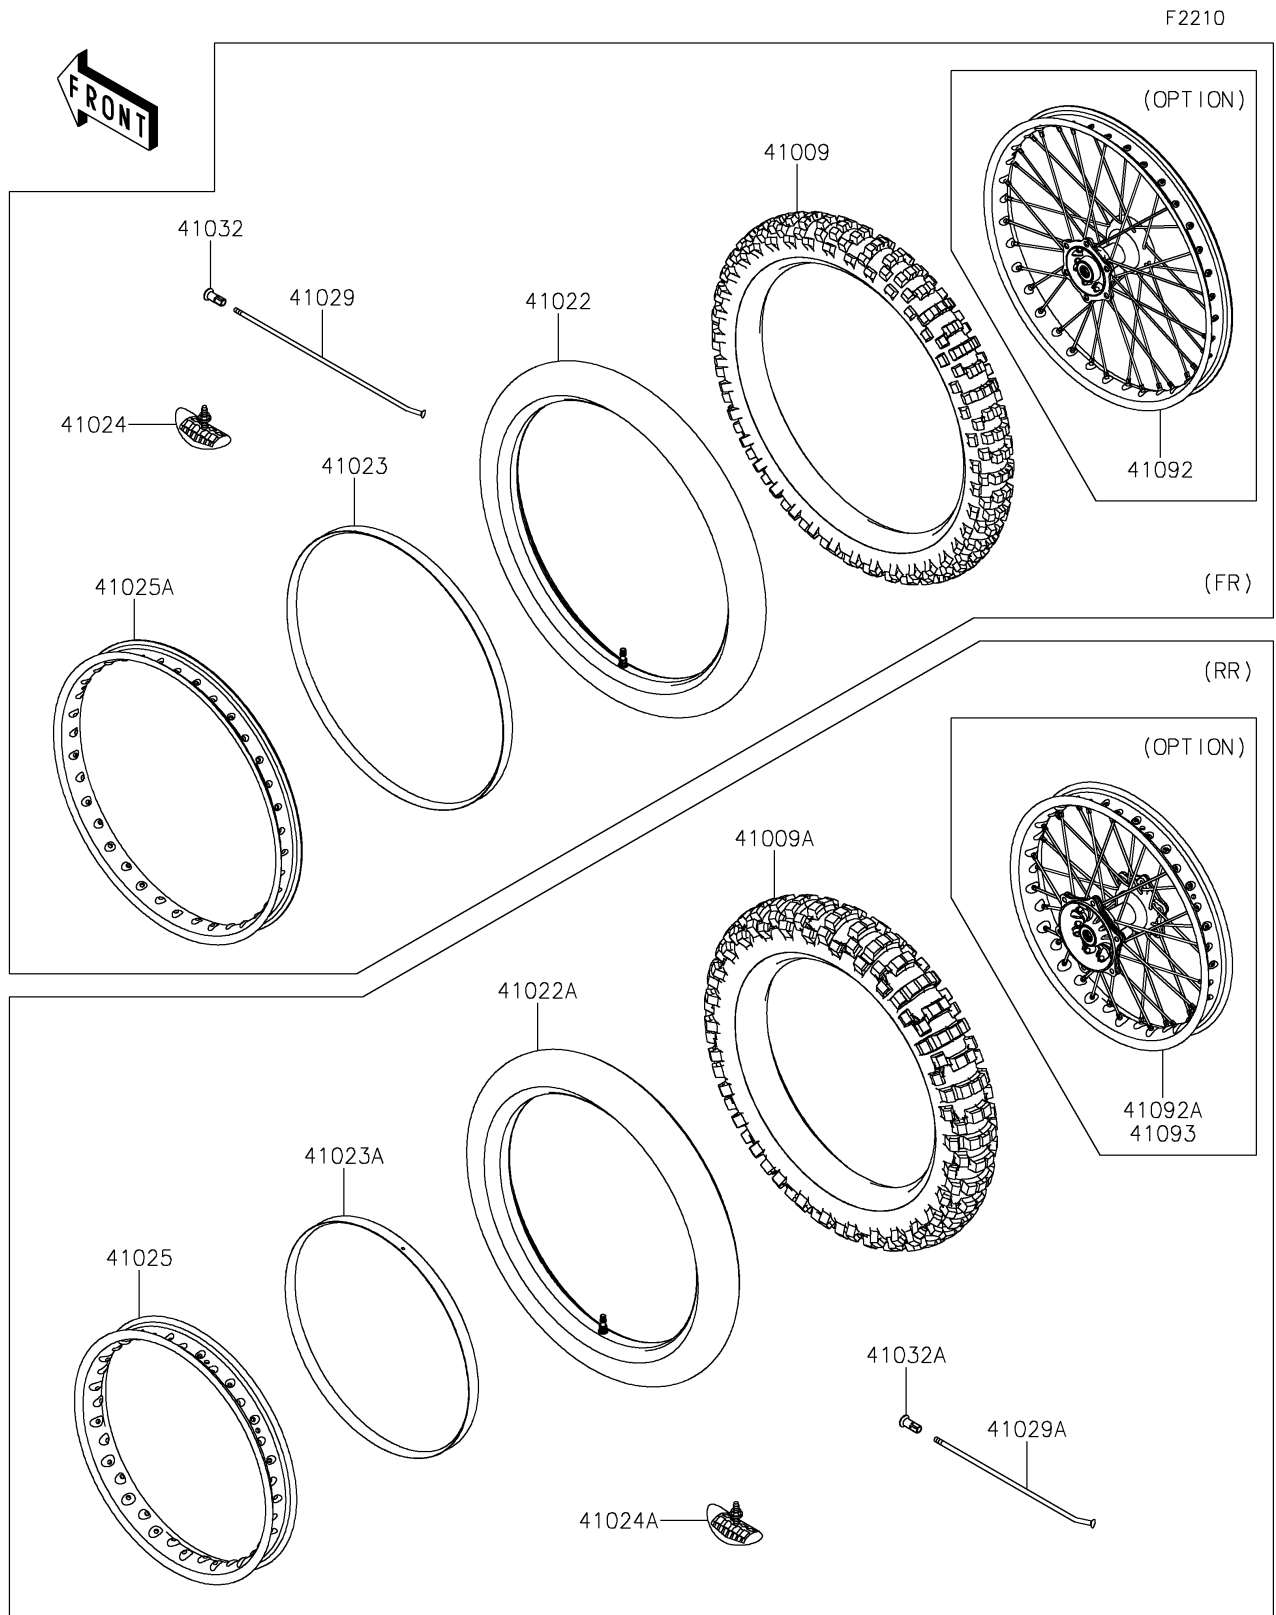

# 2021 KLX® 230R PARTS DIAGRAM

Wheels/Tires

## 2021 KLX® 230R PARTS LIST

### Wheels/Tires

ITEM NAME	PART NUMBER	QUANTITY
TIRE,FR,80/100-21 51M,D952F (Ref # 41009)	41009-0813	1
TIRE,RR,100/100-18 59M,D952 (Ref # 41009A)	41009-0814	1
TUBE-TIRE (Ref # 41022)	41022-0110	1
TUBE-TIRE (Ref # 41022A)	41022-0111	1
BAND-RIM,2.75-21 (Ref # 41023)	41023-0028	1
BAND-RIM,4.10-18 (Ref # 41023A)	41023-0029	1
STOPPER-RIM,1.60-M(DUNLOP) (Ref # 41024)	41024-010	1
STOPPER-RIM,1.85-M(DUNLOP) (Ref # 41024A)	41024-011	1
RIM,RR,18X1.85,SILVER (Ref # 41025)	41025-0399-WA	1
RIM,FR,21X1.60,SILVER (Ref # 41025A)	41025-0400-WA	1
SPOKE-INNER,225.5MMX162D (Ref # 41029)	41029-0105	36
SPOKE-INNER,186.5MMX162D (Ref # 41029A)	41029-0106	36
NIPPLE-SPOKE (Ref # 41032)	41032-0010	36
NIPPLE-SPOKE (Ref # 41032A)	41032-0013	36
WHEEL-SUB ASSY,FR,SILVER (Ref # 41092)	41092-0041-WA	1
WHEEL-SUB ASSY,RR,SILVER (Ref # 41092A)	41092-0042-WA	1