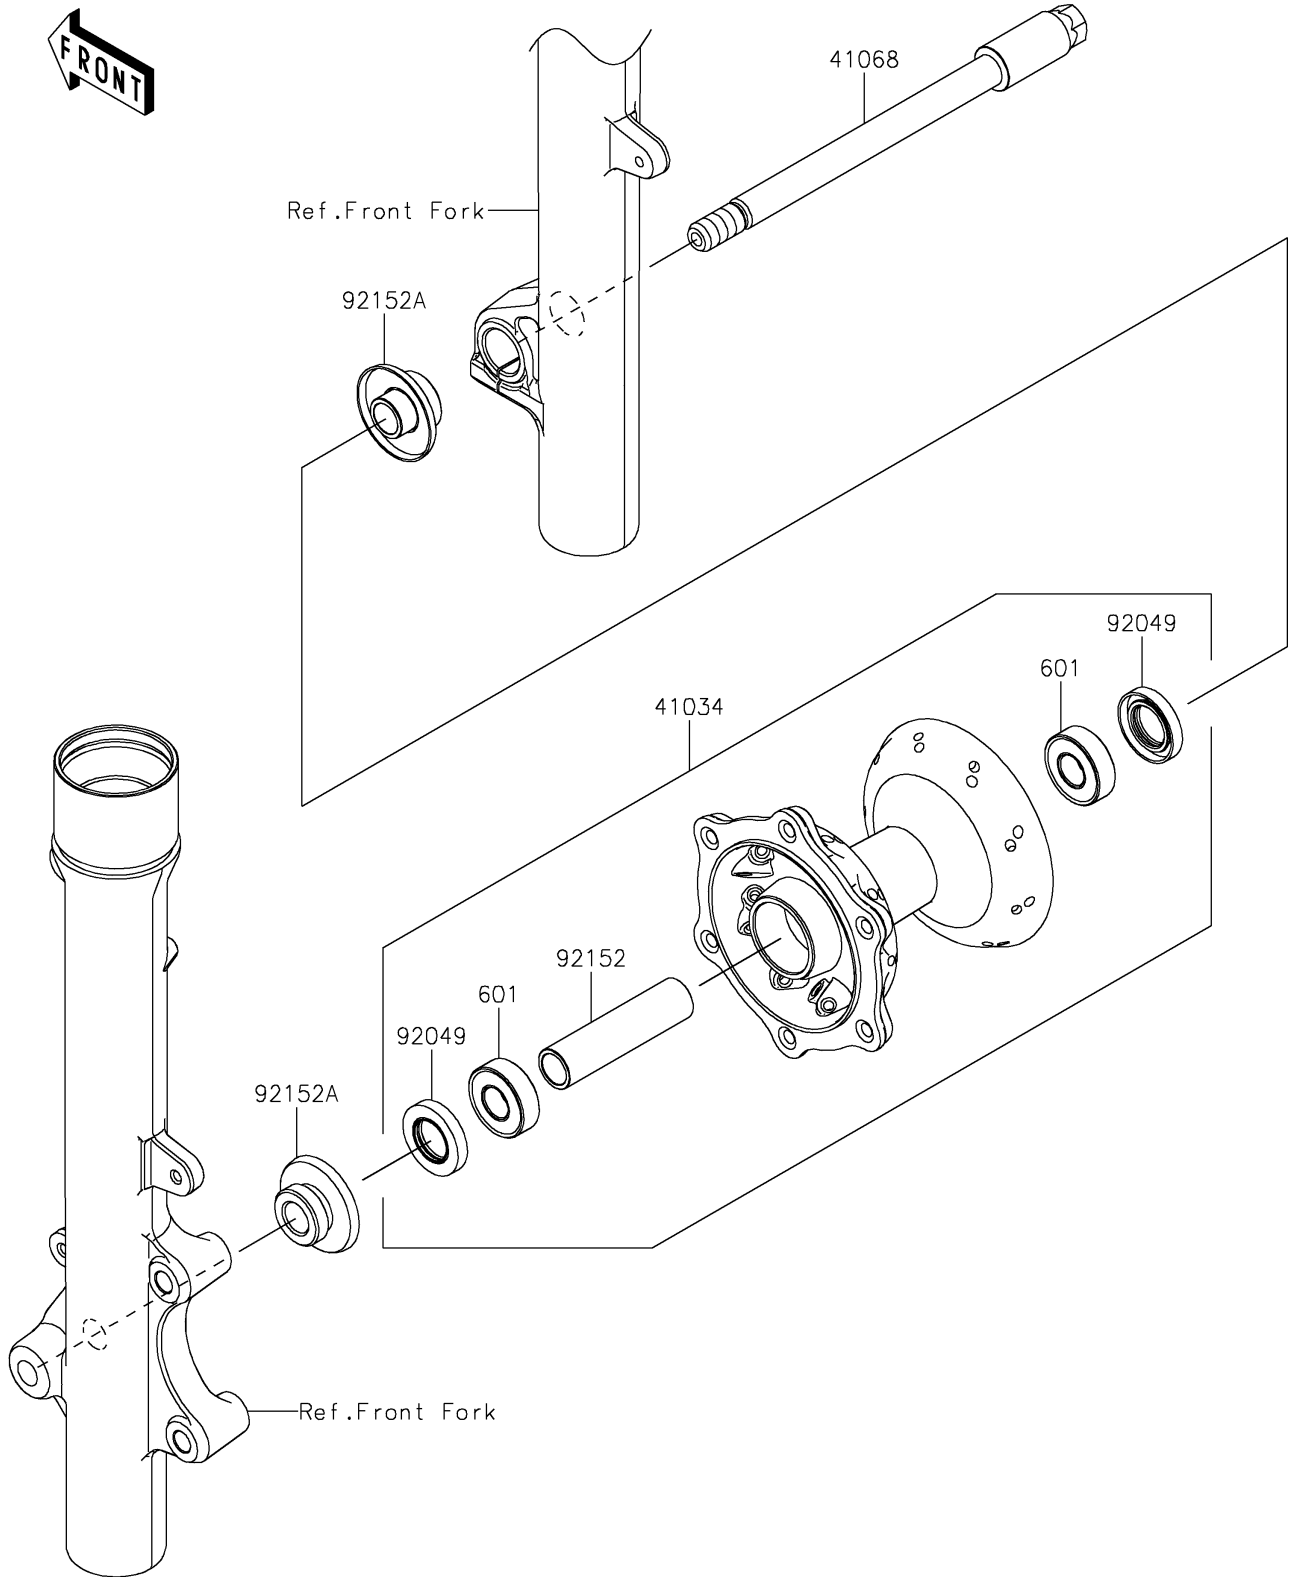

# 2021 KLX® 230R PARTS DIAGRAM

Front Hub

F2230

## 2021 KLX® 230R PARTS LIST

### Front Hub

ITEM NAME	PART NUMBER	QUANTITY
DRUM-ASSY,FR (Ref # 41034)	41034-0600	1
AXLE,FR,15X188 (Ref # 41068)	41068-0646	1
SEAL-OIL (Ref # 92049)	92049-0114	2
COLLAR,15.2X20X9 (Ref # 92152)	92152-2543	1
COLLAR (Ref # 92152A)	92152-2544	2
BEARING-BALL (Ref # 601)	601B6202UU	2