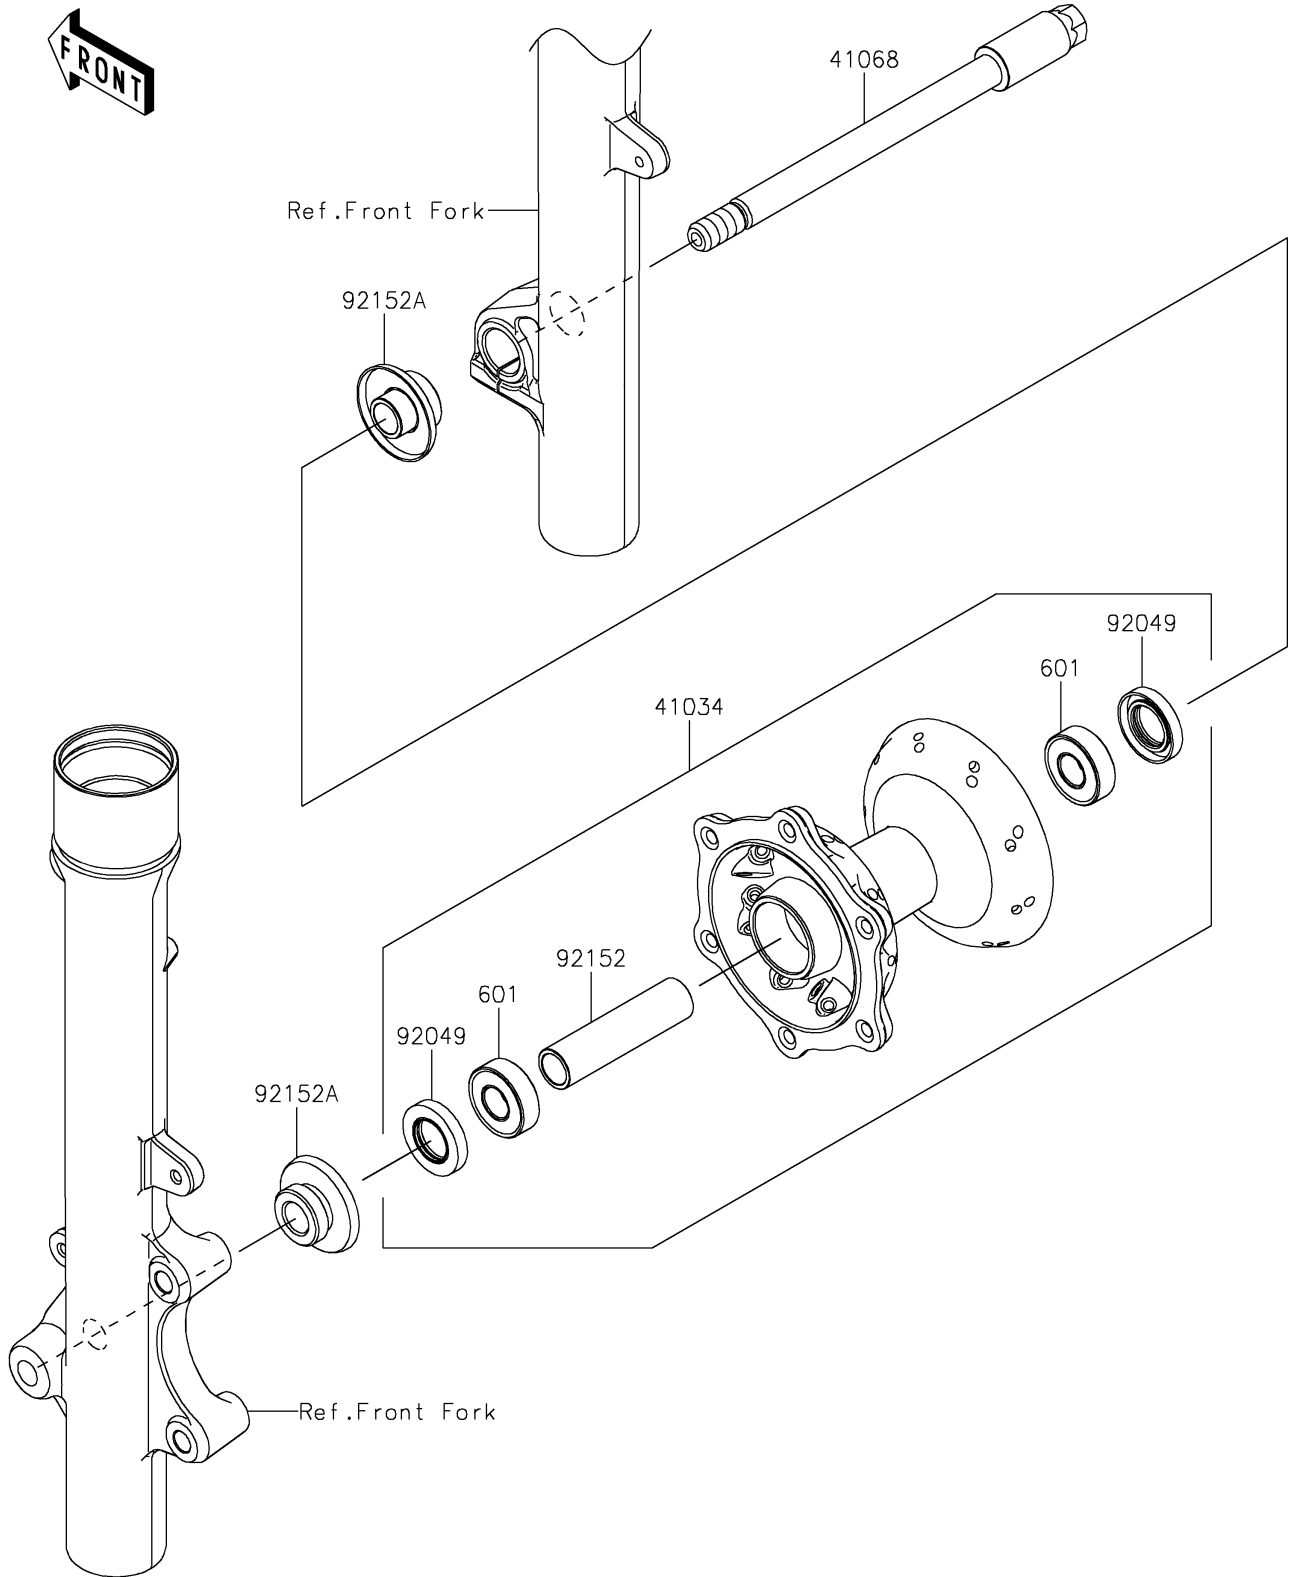

2021 KLX® 230R PARTS DIAGRAM

Front Hub

F2230

2021 KLX® 230R PARTS LIST

Front Hub

ITEM NAME	PART NUMBER	QUANTITY
DRUM-ASSY,FR (Ref # 41034)	41034-0600	1
AXLE,FR,15X188 (Ref # 41068)	41068-0646	1
SEAL-OIL (Ref # 92049)	92049-0114	2
COLLAR,15.2X20X9 (Ref # 92152)	92152-2543	1
COLLAR (Ref # 92152A)	92152-2544	2
BEARING-BALL (Ref # 601)	601B6202UU	2